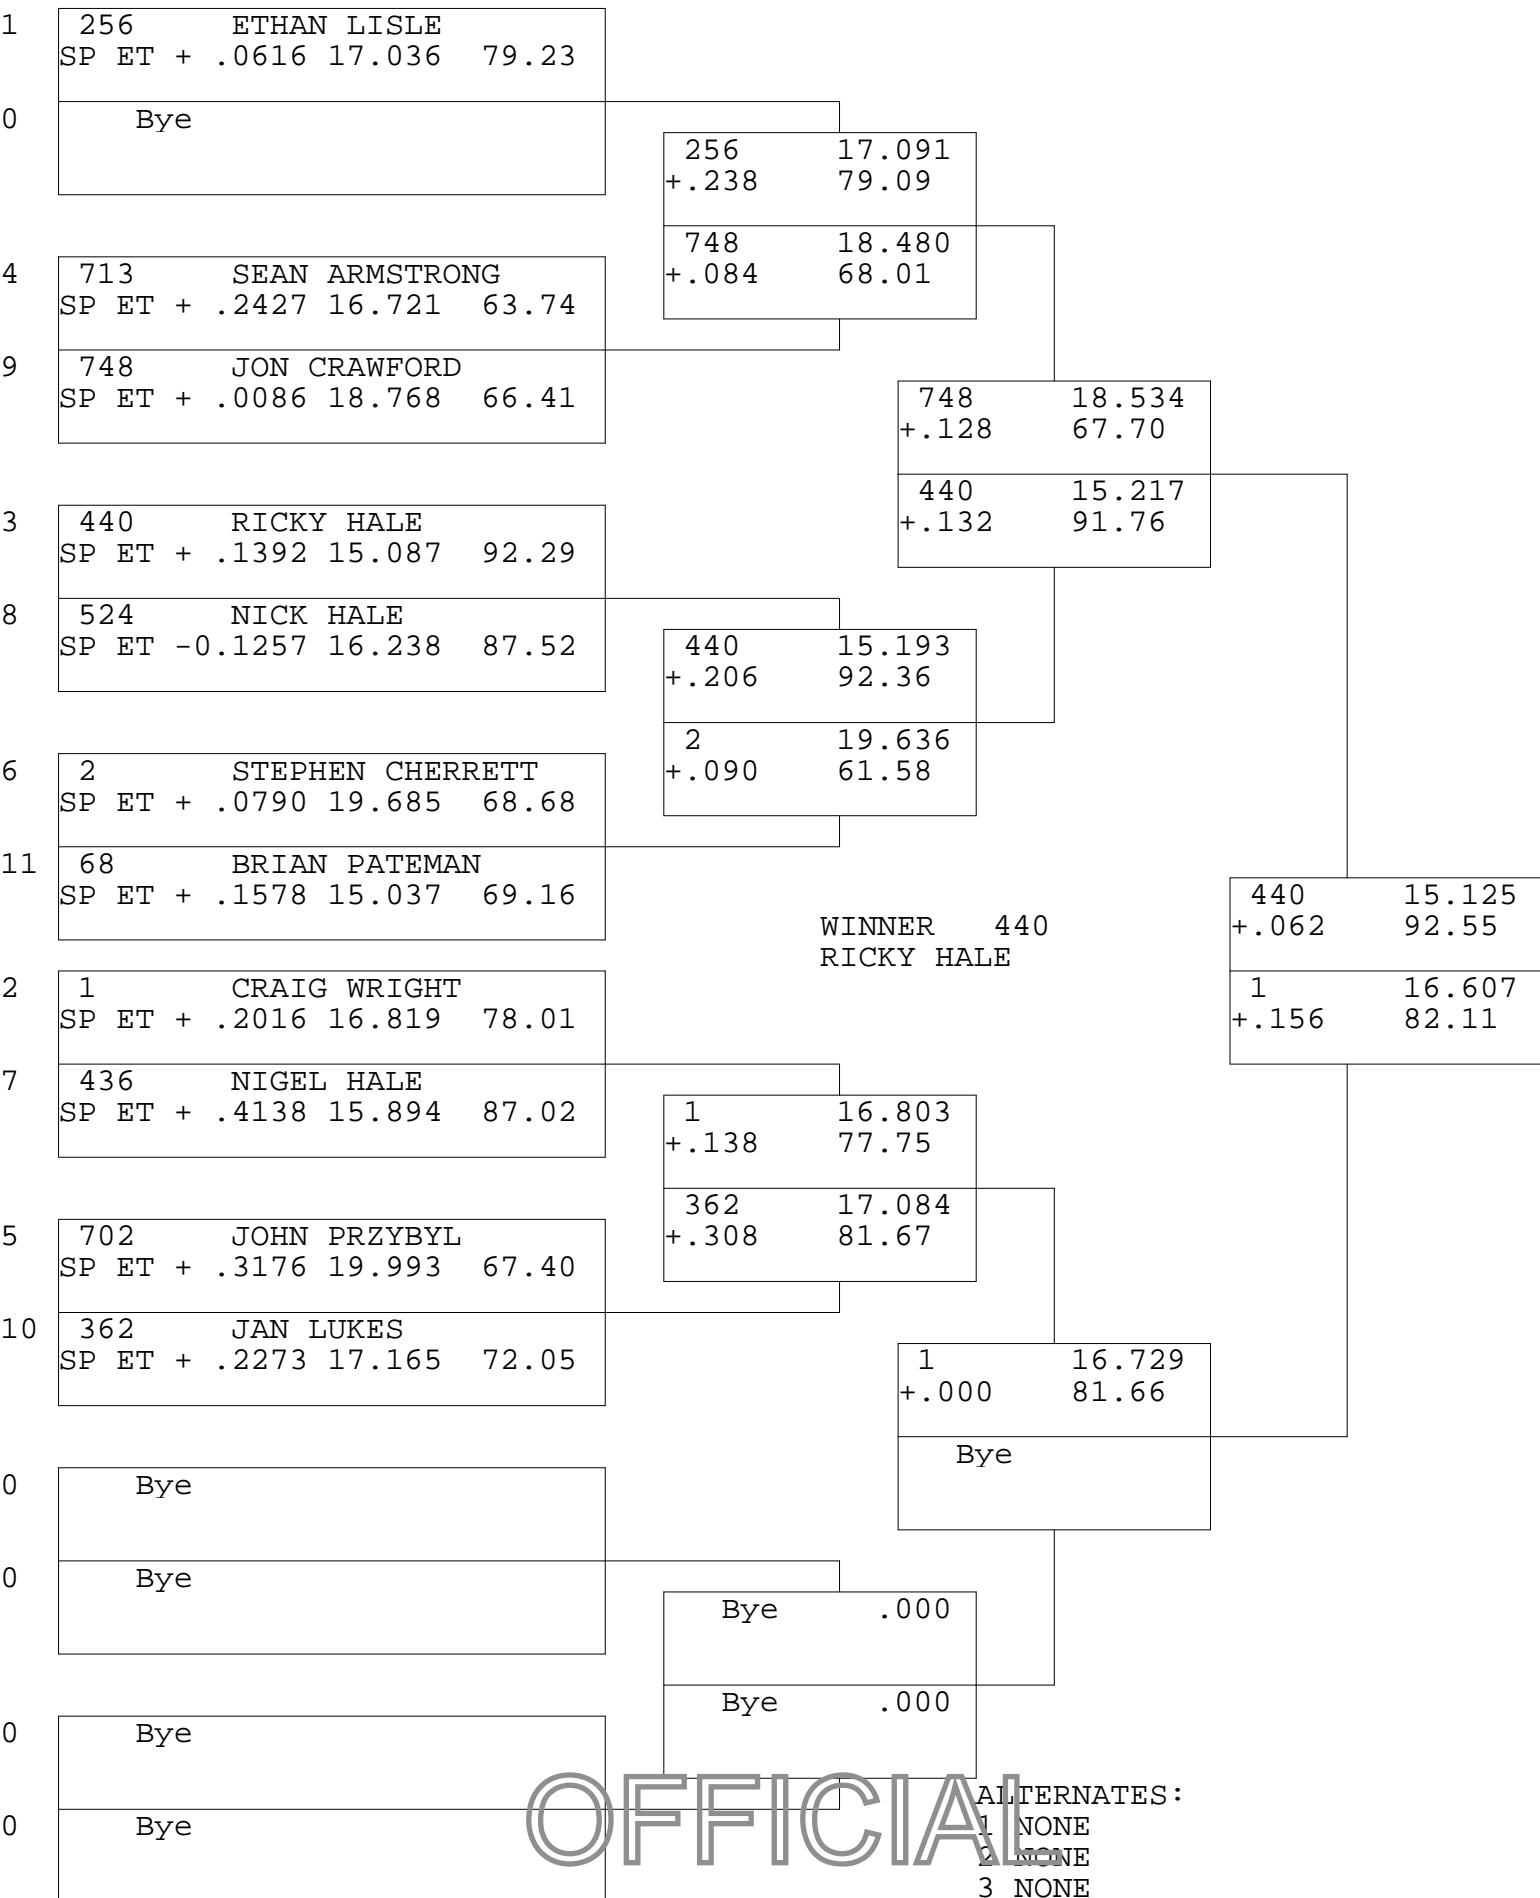

SPORTSMAN ET

TSI RACENET SYSTEM  
PROGRESSIVE LADDER FOR 11 CARS

20/07/2014  
16:37:20

**OFFICIAL** ALTERNATES:  
1 NONE  
2 NONE  
3 NONE  
4 NONE