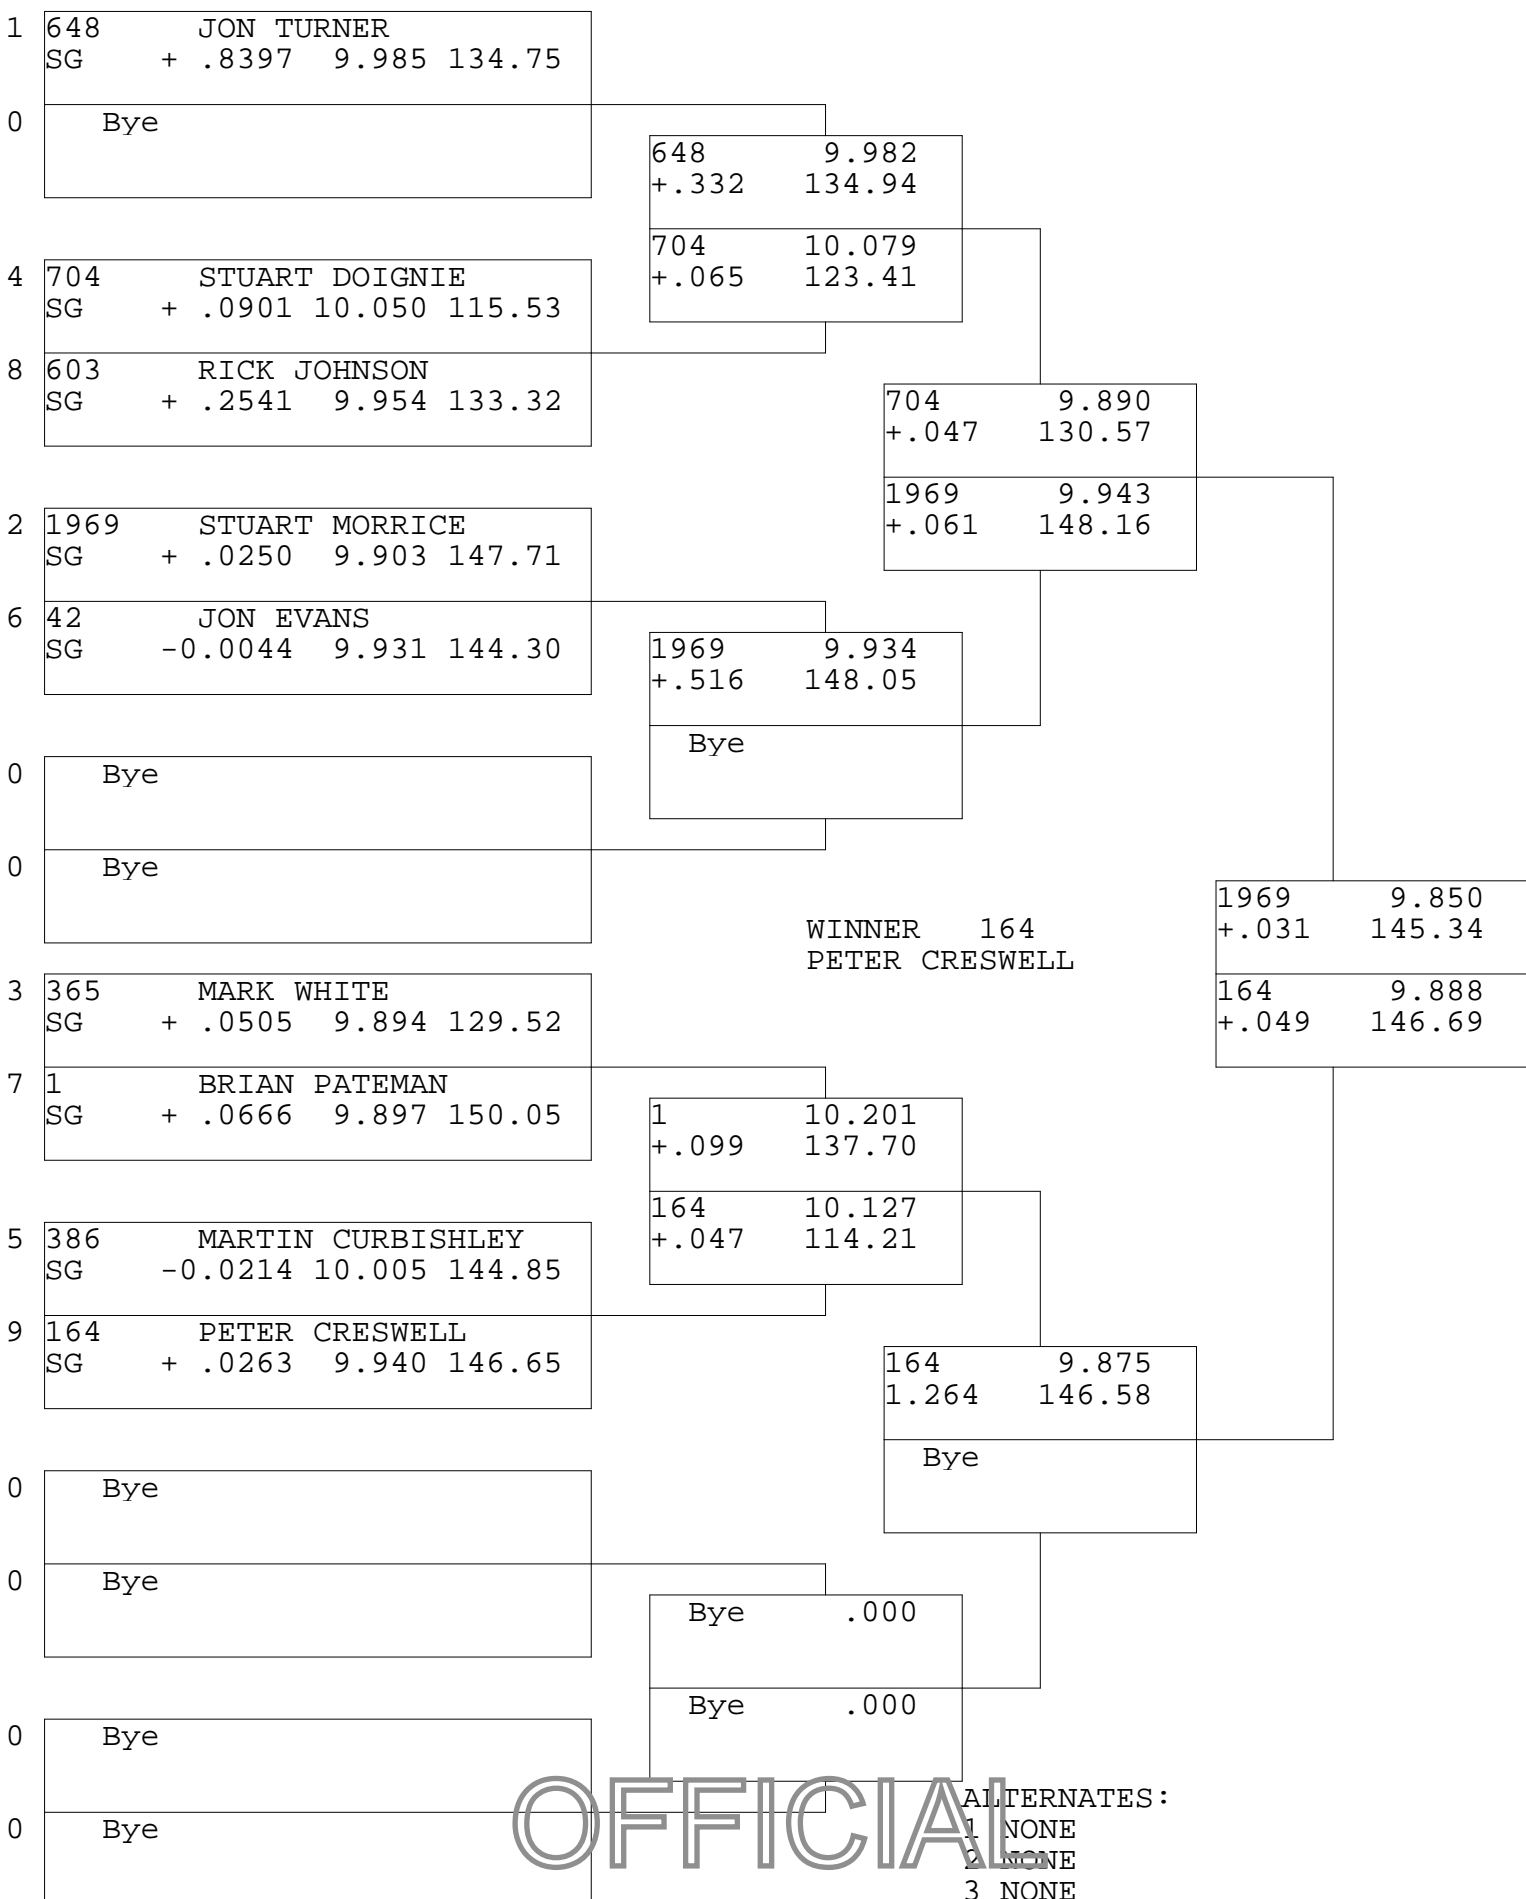

SUPER GAS

TSI RACENET SYSTEM
PROGRESSIVE LADDER FOR 9 CARS

24/06/2012
18:45:59

OFFICIAL ALTERNATES:
1 NONE
2 NONE
3 NONE
4 NONE