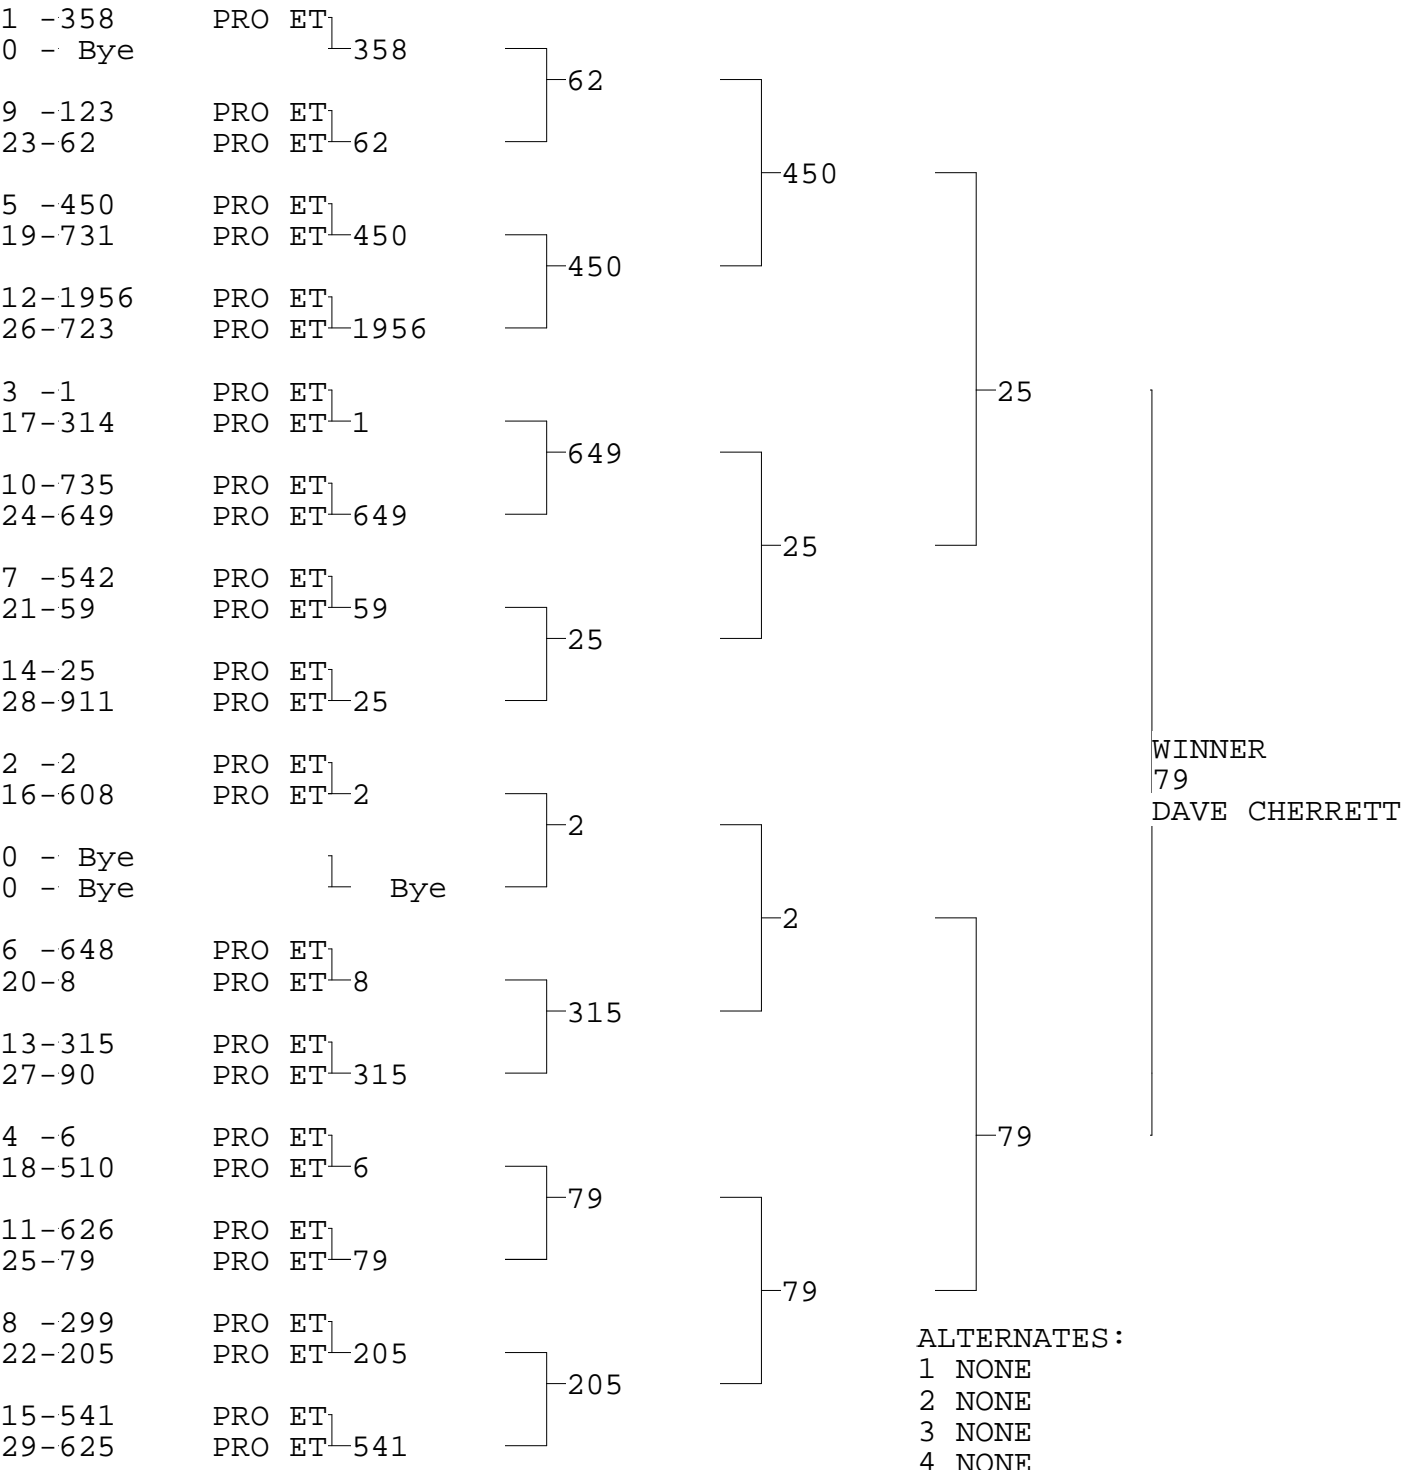

PRO ET

TSI RACENET SYSTEM  
PROGRESSIVE LADDER FOR 29 CARS

24/06/2012  
18:48:04

ALTERNATES:  
1 NONE  
2 NONE  
3 NONE  
4 NONE

OFFICIAL