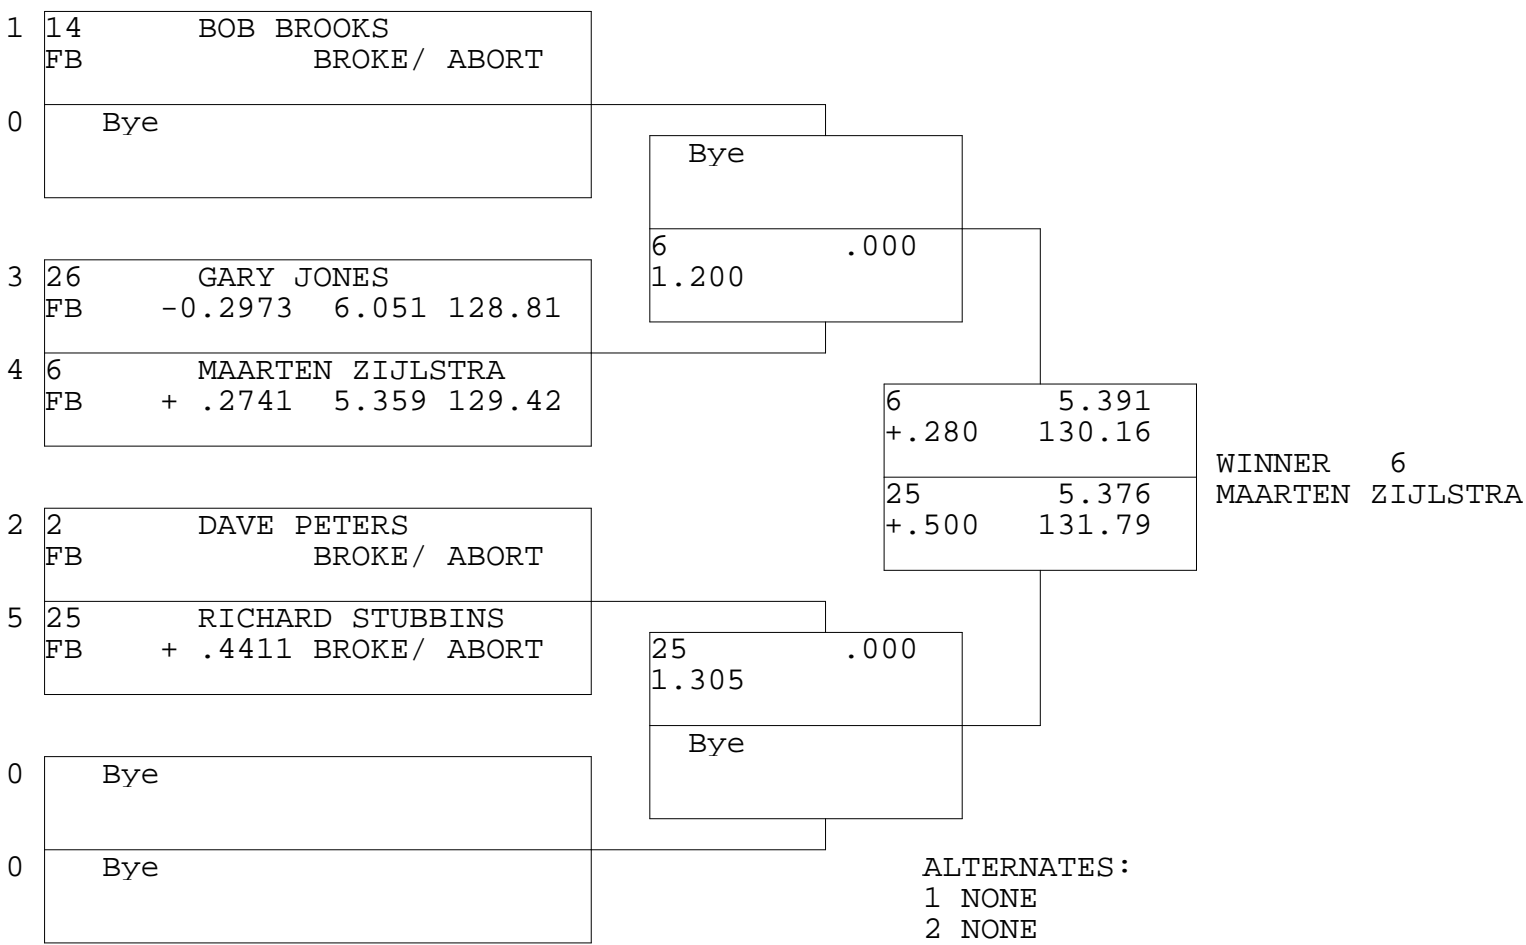

FUNNY BIKE

TSI RACENET SYSTEM
 PROGRESSIVE LADDER FOR 5 CARS

24/06/2012
 17:31:49

ALTERNATES:
 1 NONE
 2 NONE
 3 NONE
 4 NONE

OFFICIAL