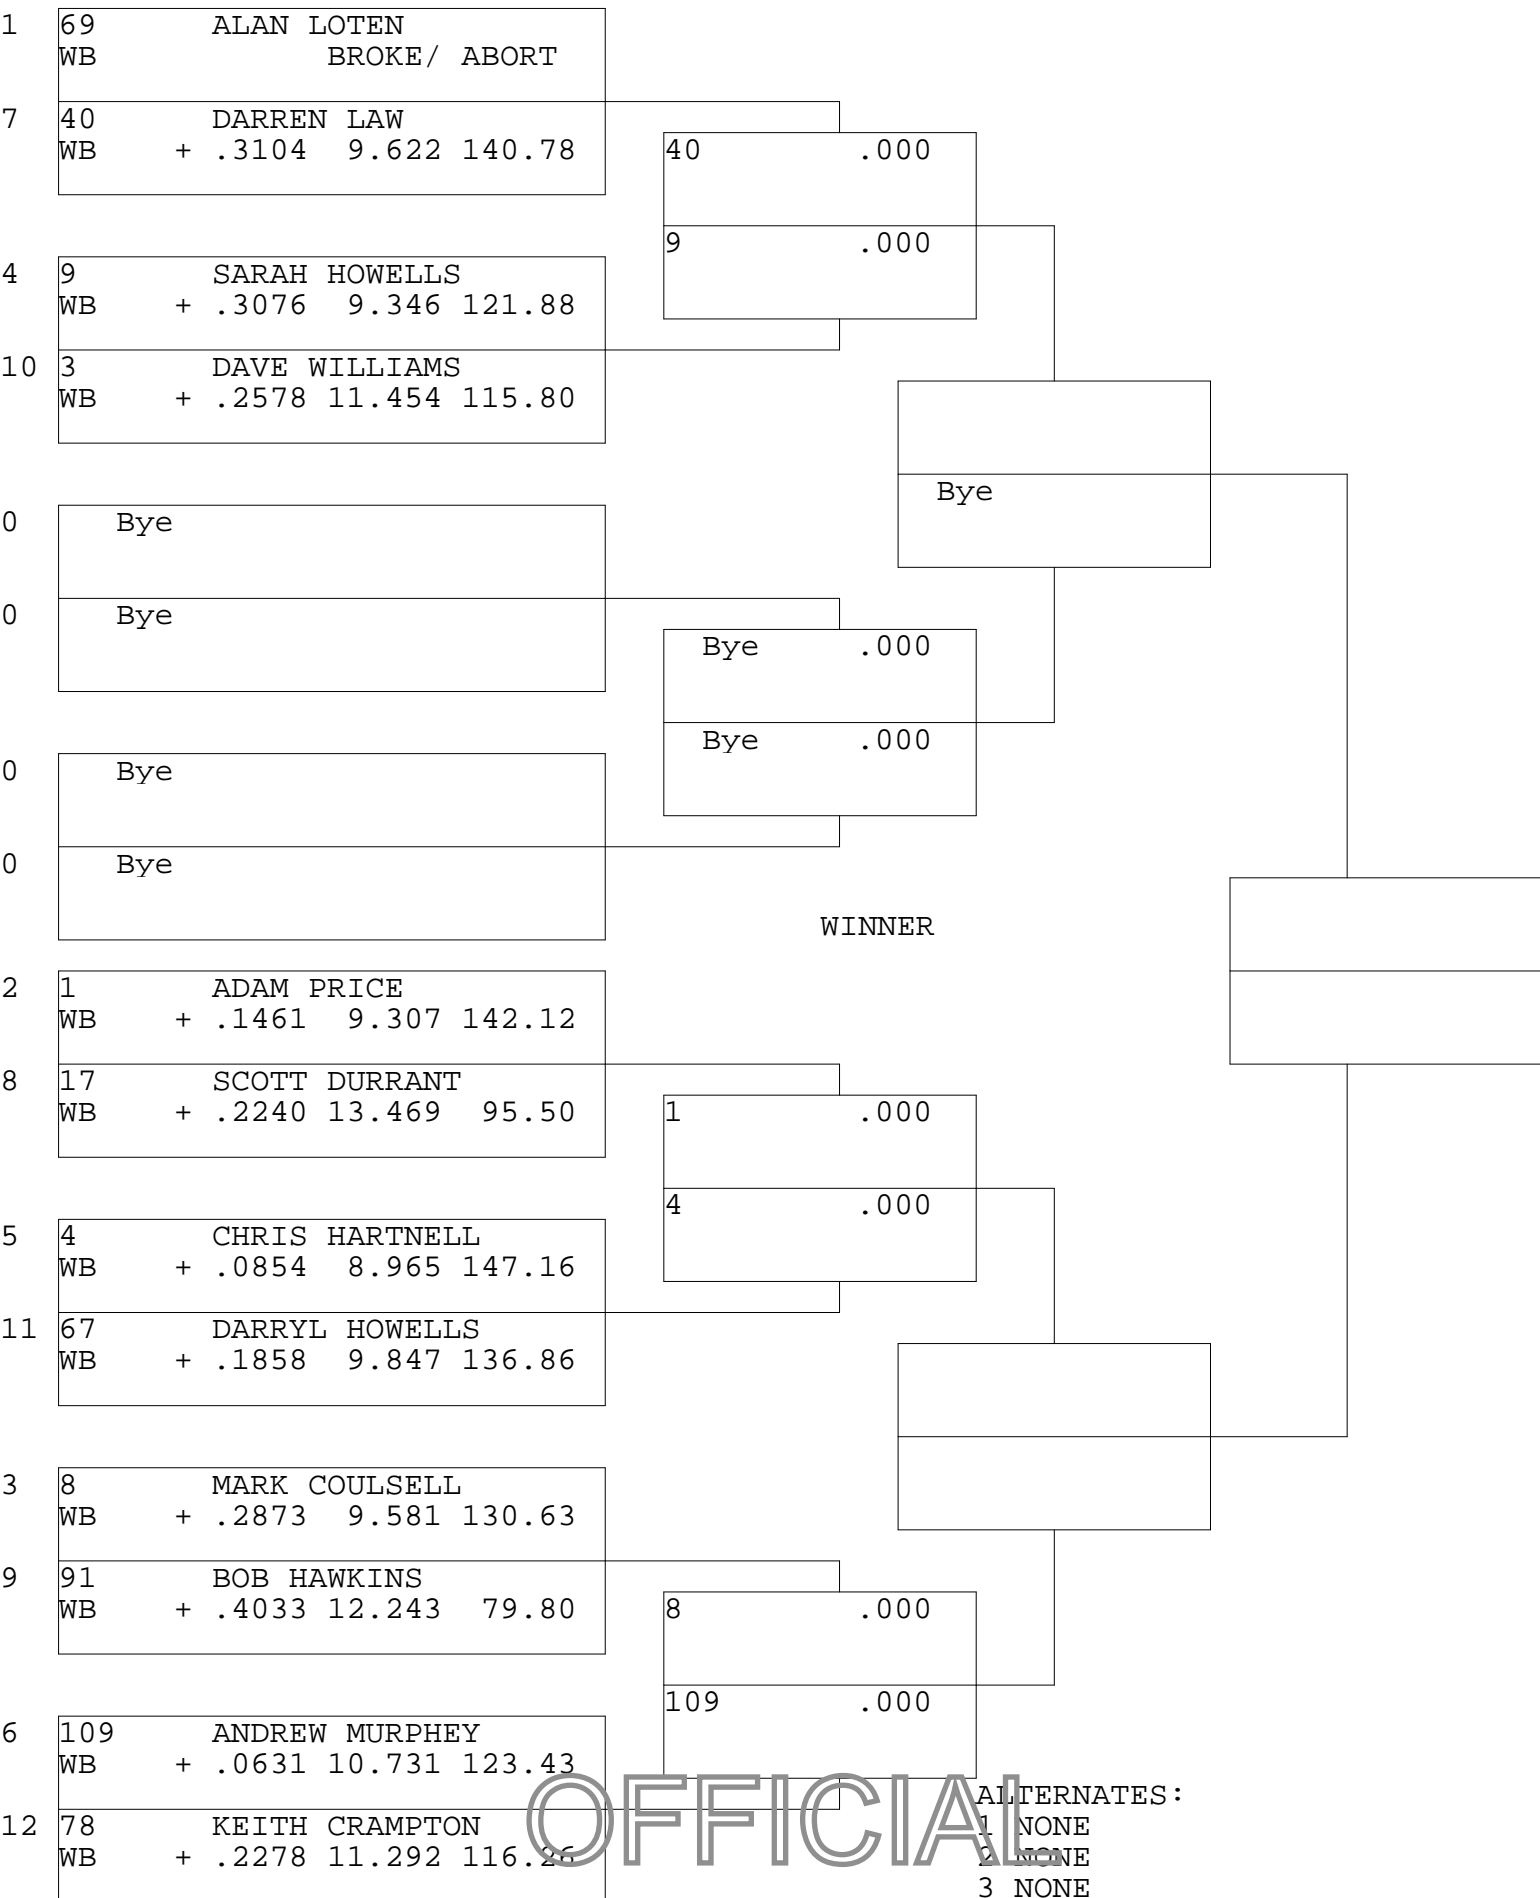

WILD BUNCH

TSI RACENET SYSTEM
PROGRESSIVE LADDER FOR 12 CARS

23/09/2012
11:21:18

ALTERNATES:
1 NONE
2 NONE
3 NONE
4 NONE