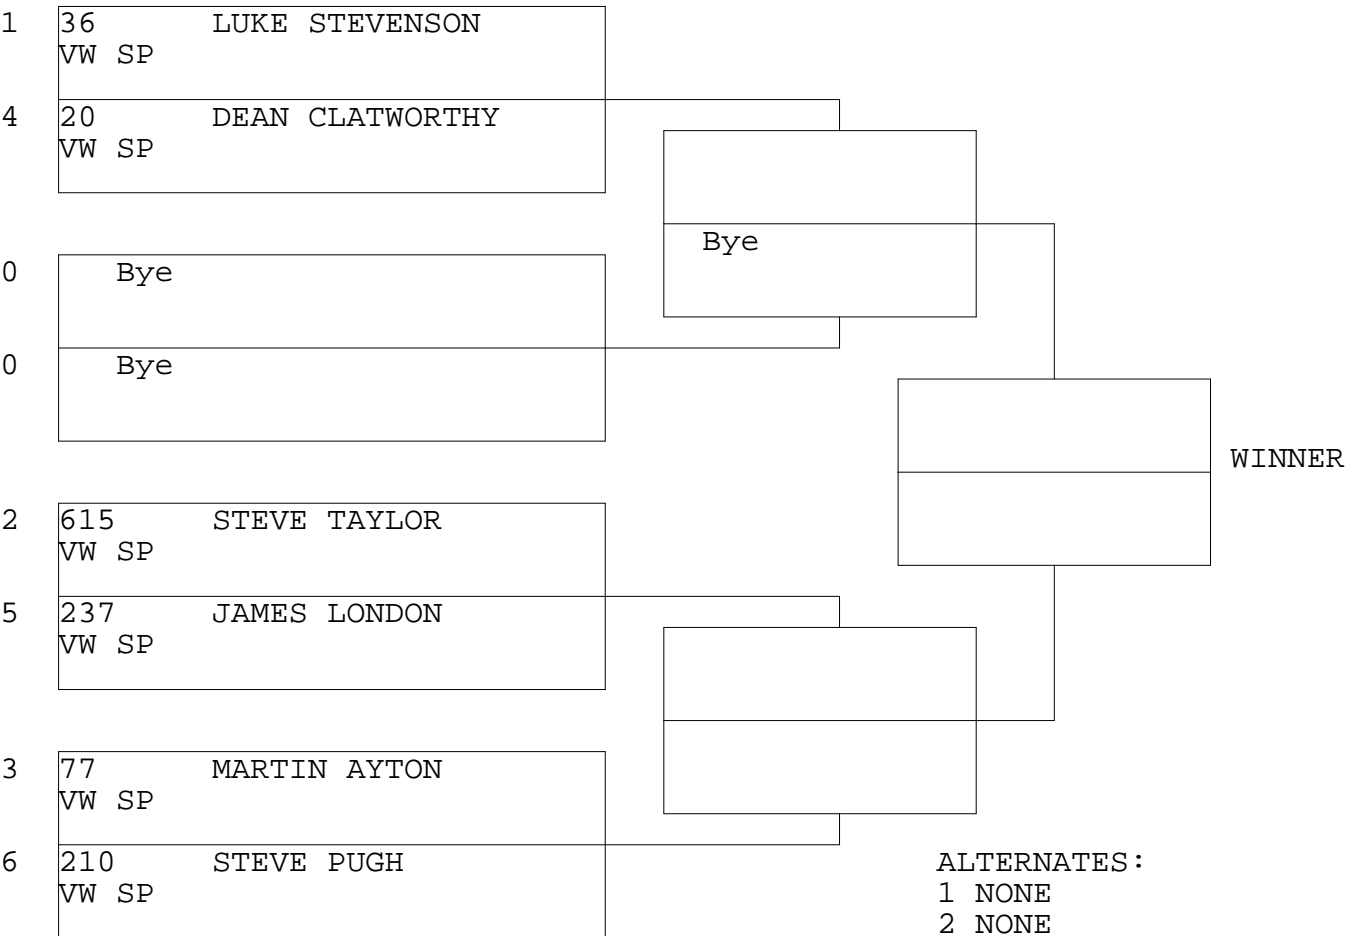

VW SPORTSMAN

TSI RACENET SYSTEM
 PROGRESSIVE LADDER FOR 6 CARS

22/09/2012
 16:32:21

OFFICIAL