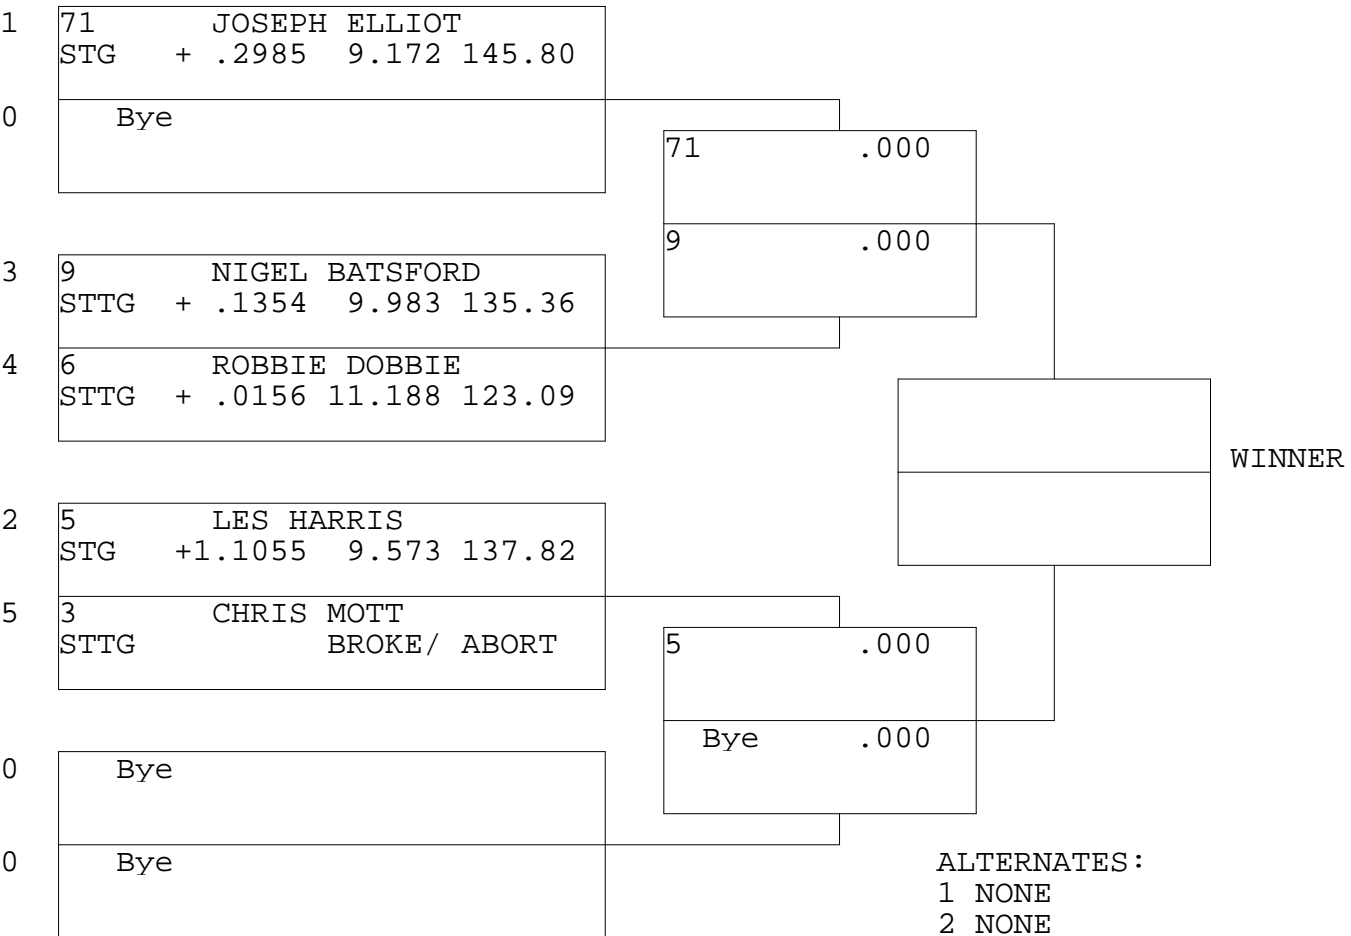

S/TWIN TOP GAS

TSI RACENET SYSTEM
 PROGRESSIVE LADDER FOR 5 CARS

23/09/2012
 11:38:43

OFFICIAL