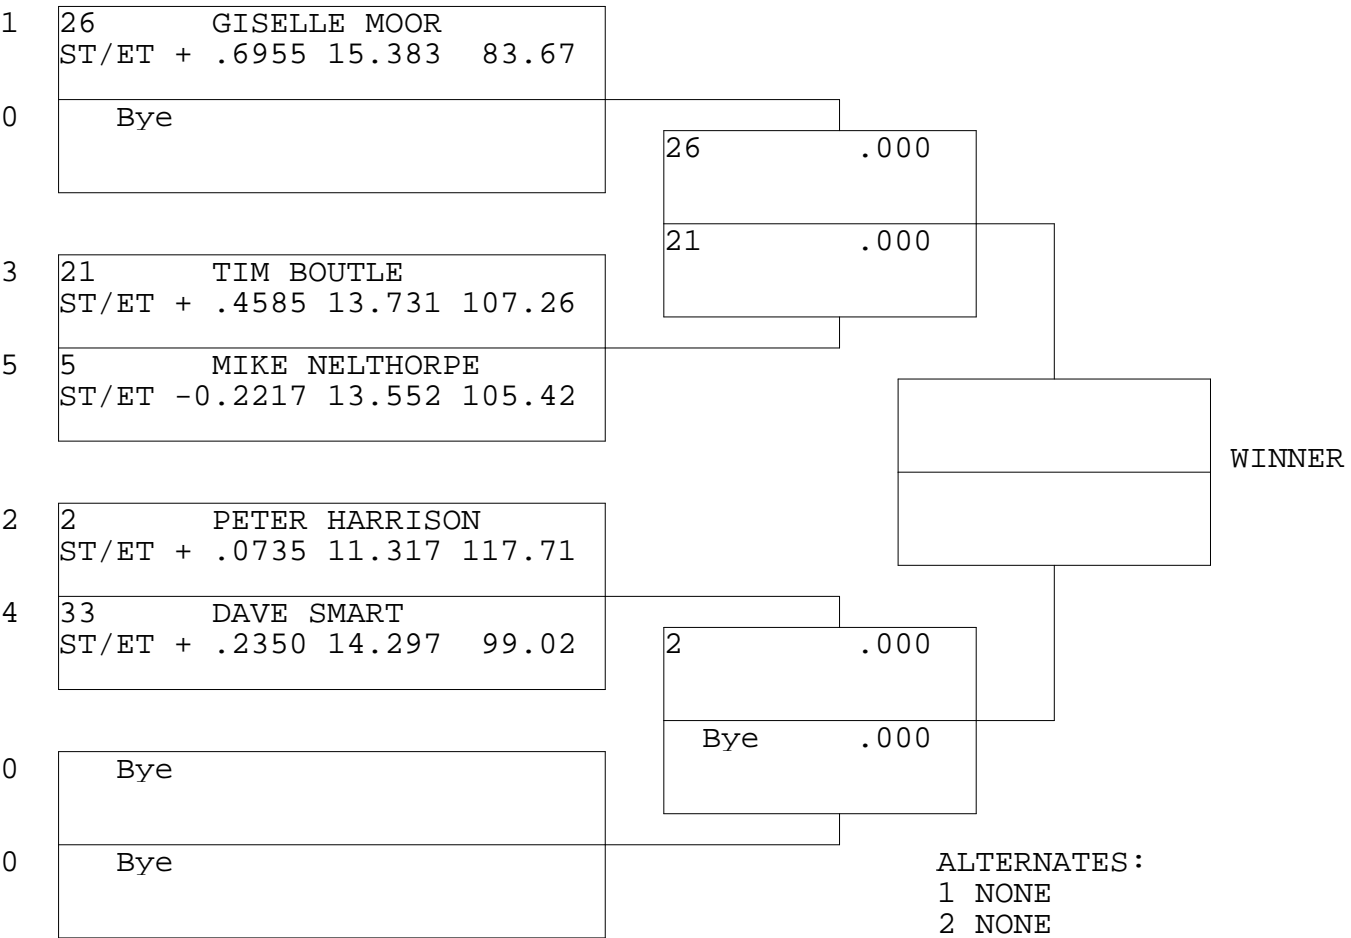

S/TWIN ET

TSI RACENET SYSTEM
 PROGRESSIVE LADDER FOR 5 CARS

23/09/2012
 11:34:47

OFFICIAL