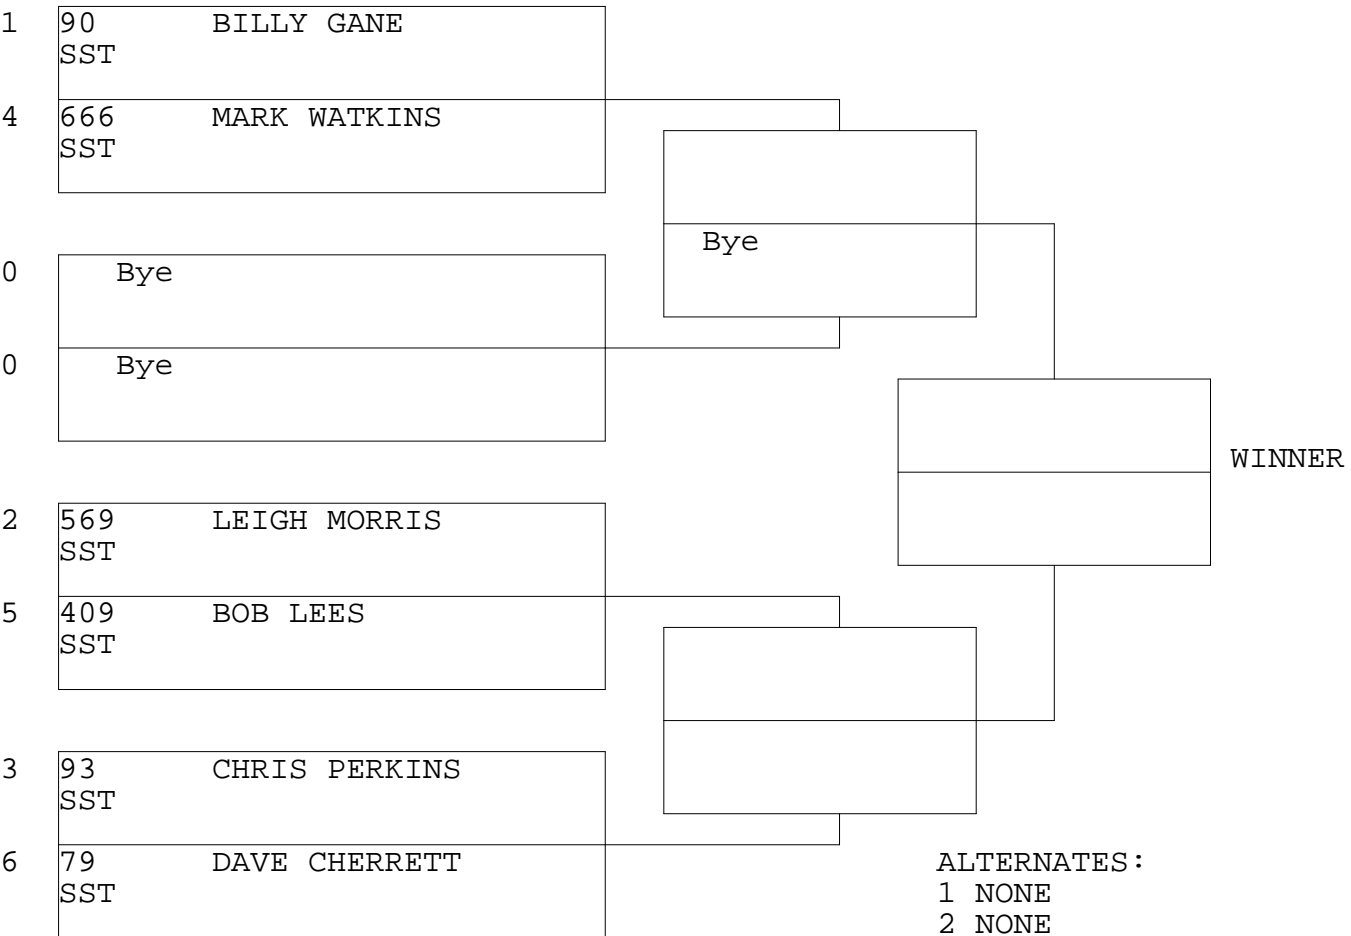

SUPER STREET

TSI RACENET SYSTEM
 PROGRESSIVE LADDER FOR 6 CARS

22/09/2012
 17:15:35

OFFICIAL