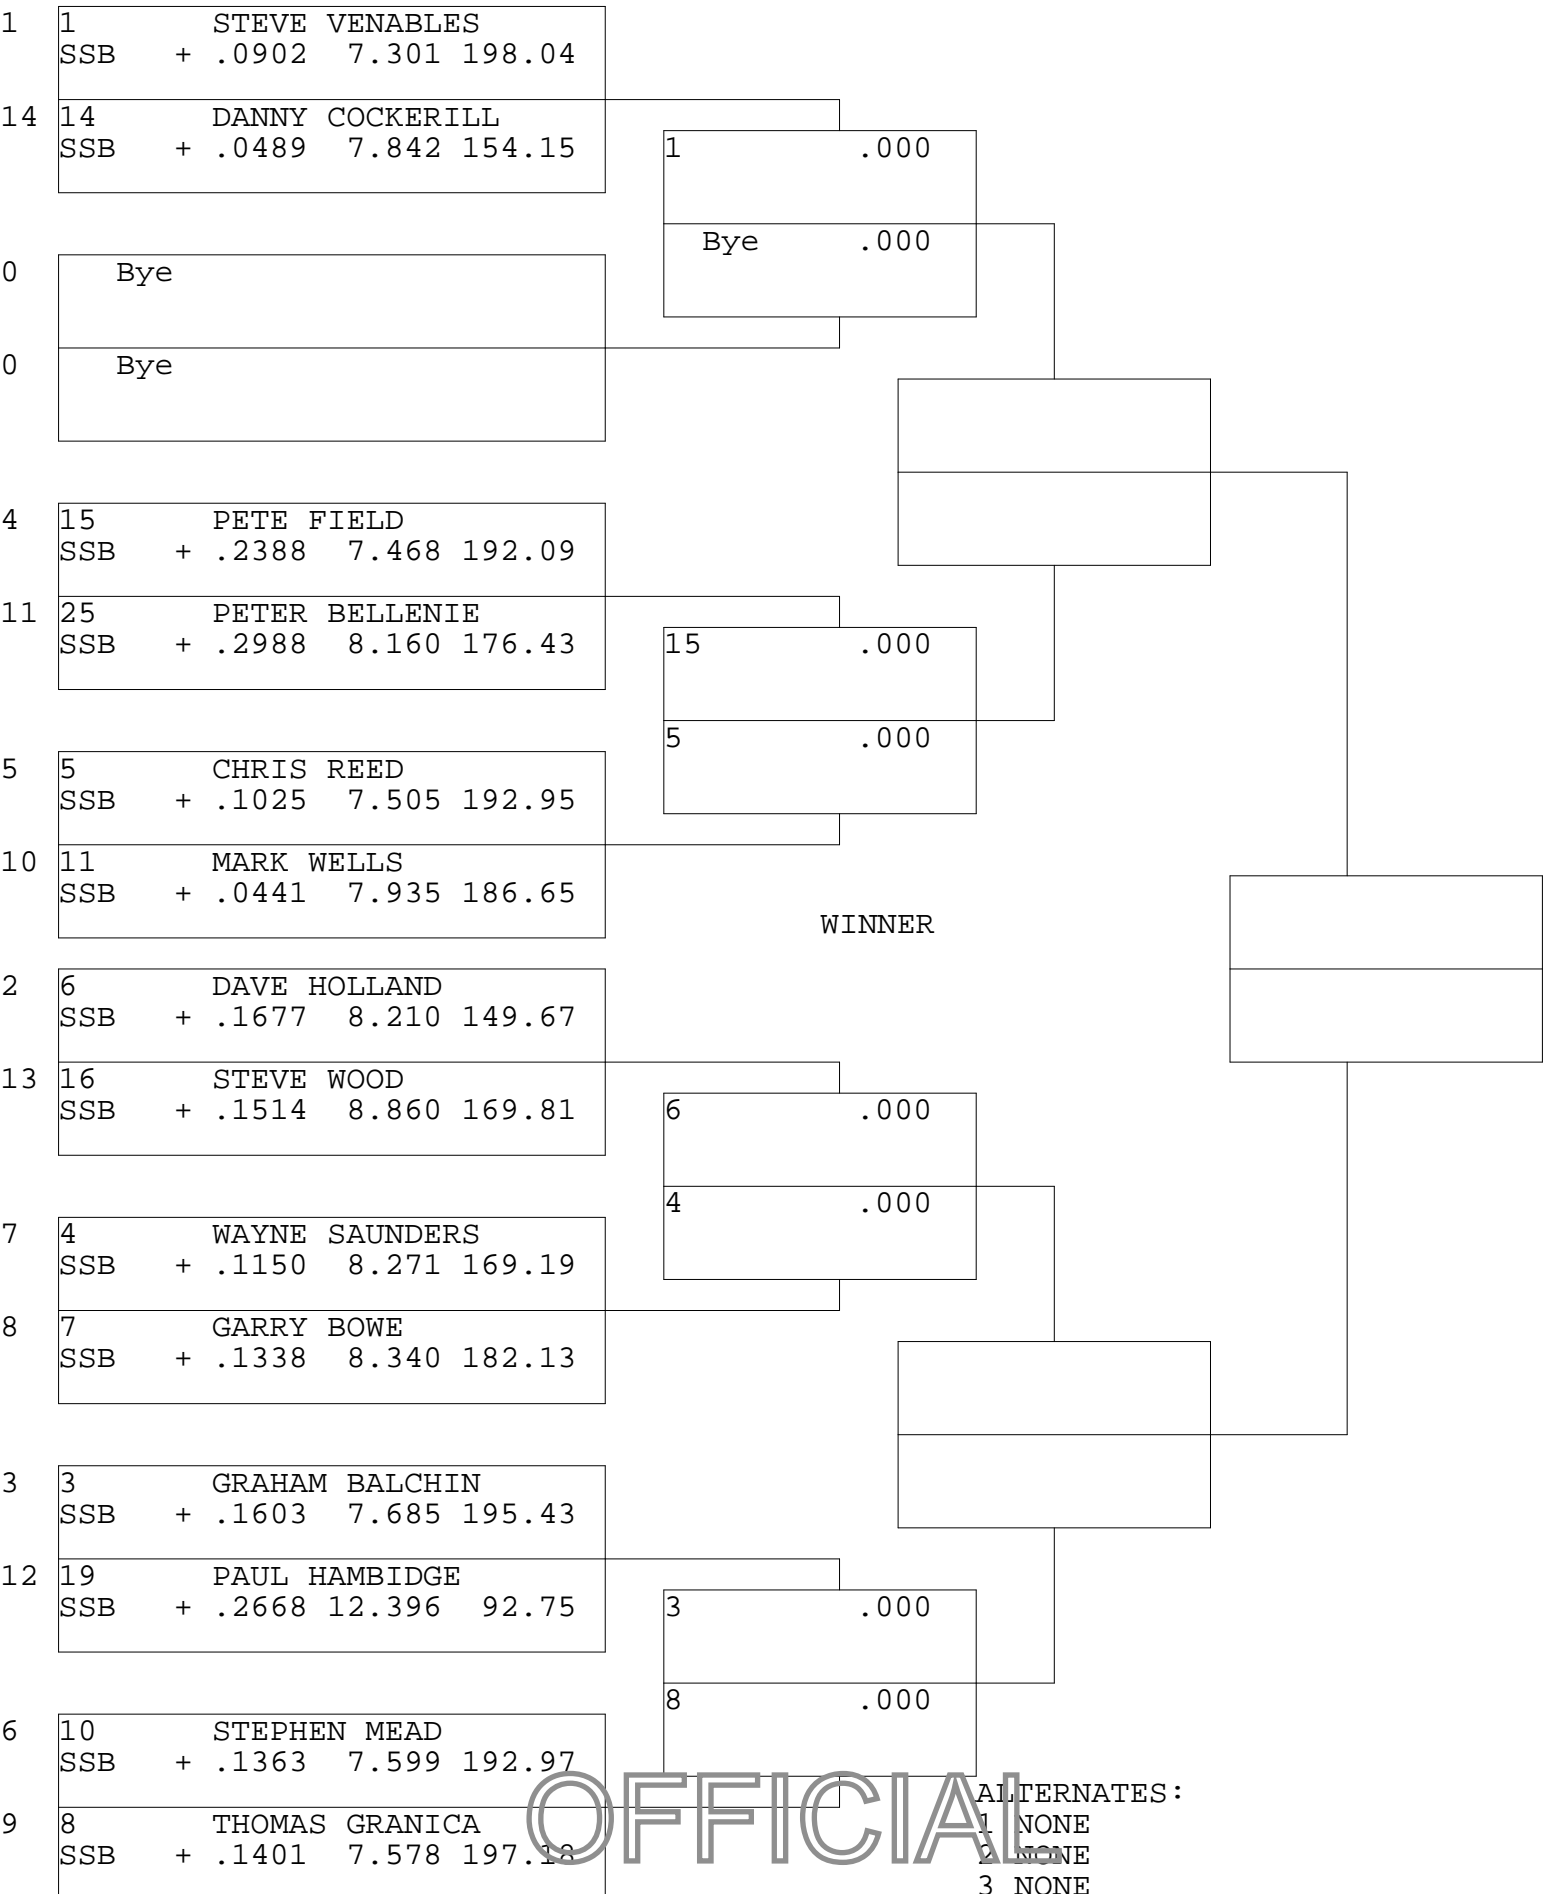

SUPER STREET BIKE

TSI RACENET SYSTEM
PROGRESSIVE LADDER FOR 14 CARS

23/09/2012
10:22:31

OFFICIAL ALTERNATES:
1 NONE
2 NONE
3 NONE
4 NONE