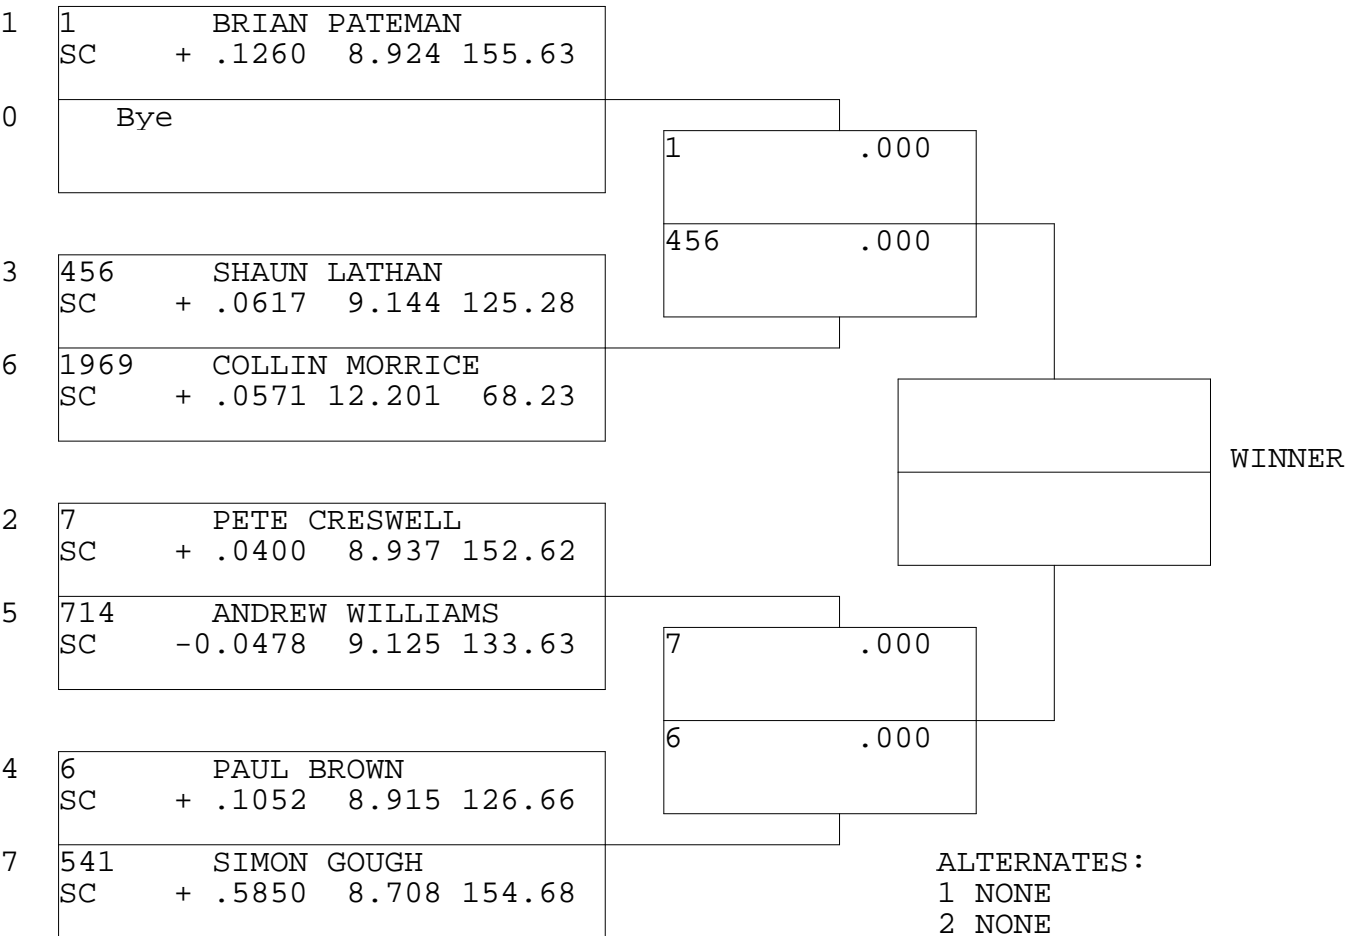

SUPER COMP

TSI RACENET SYSTEM
 PROGRESSIVE LADDER FOR 7 CARS

23/09/2012
 09:47:40

OFFICIAL