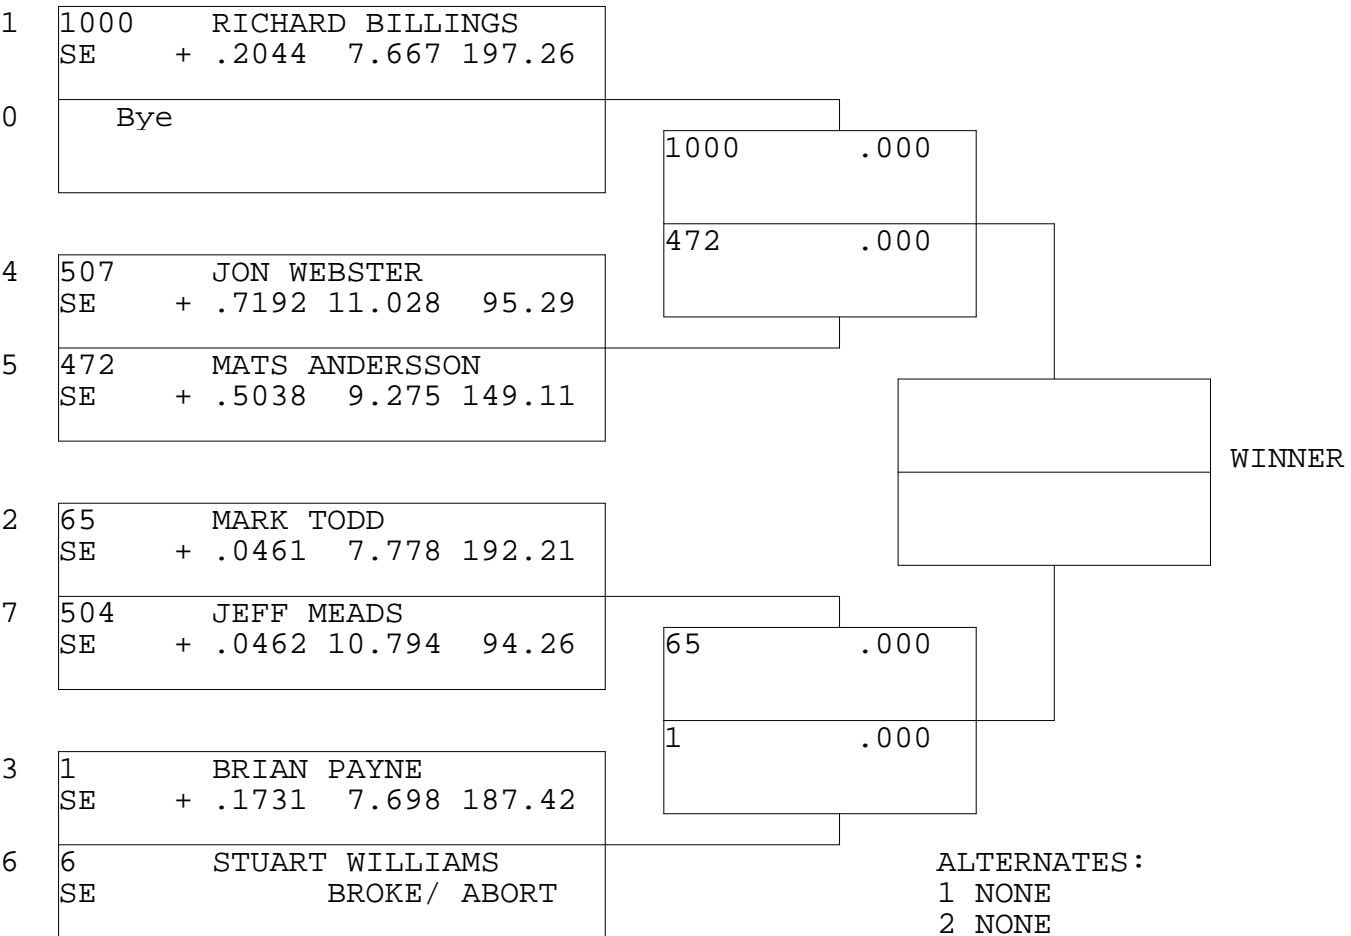

STREET ELIMINATOR

TSI RACENET SYSTEM
 PROGRESSIVE LADDER FOR 7 CARS

23/09/2012
 12:33:47

OFFICIAL