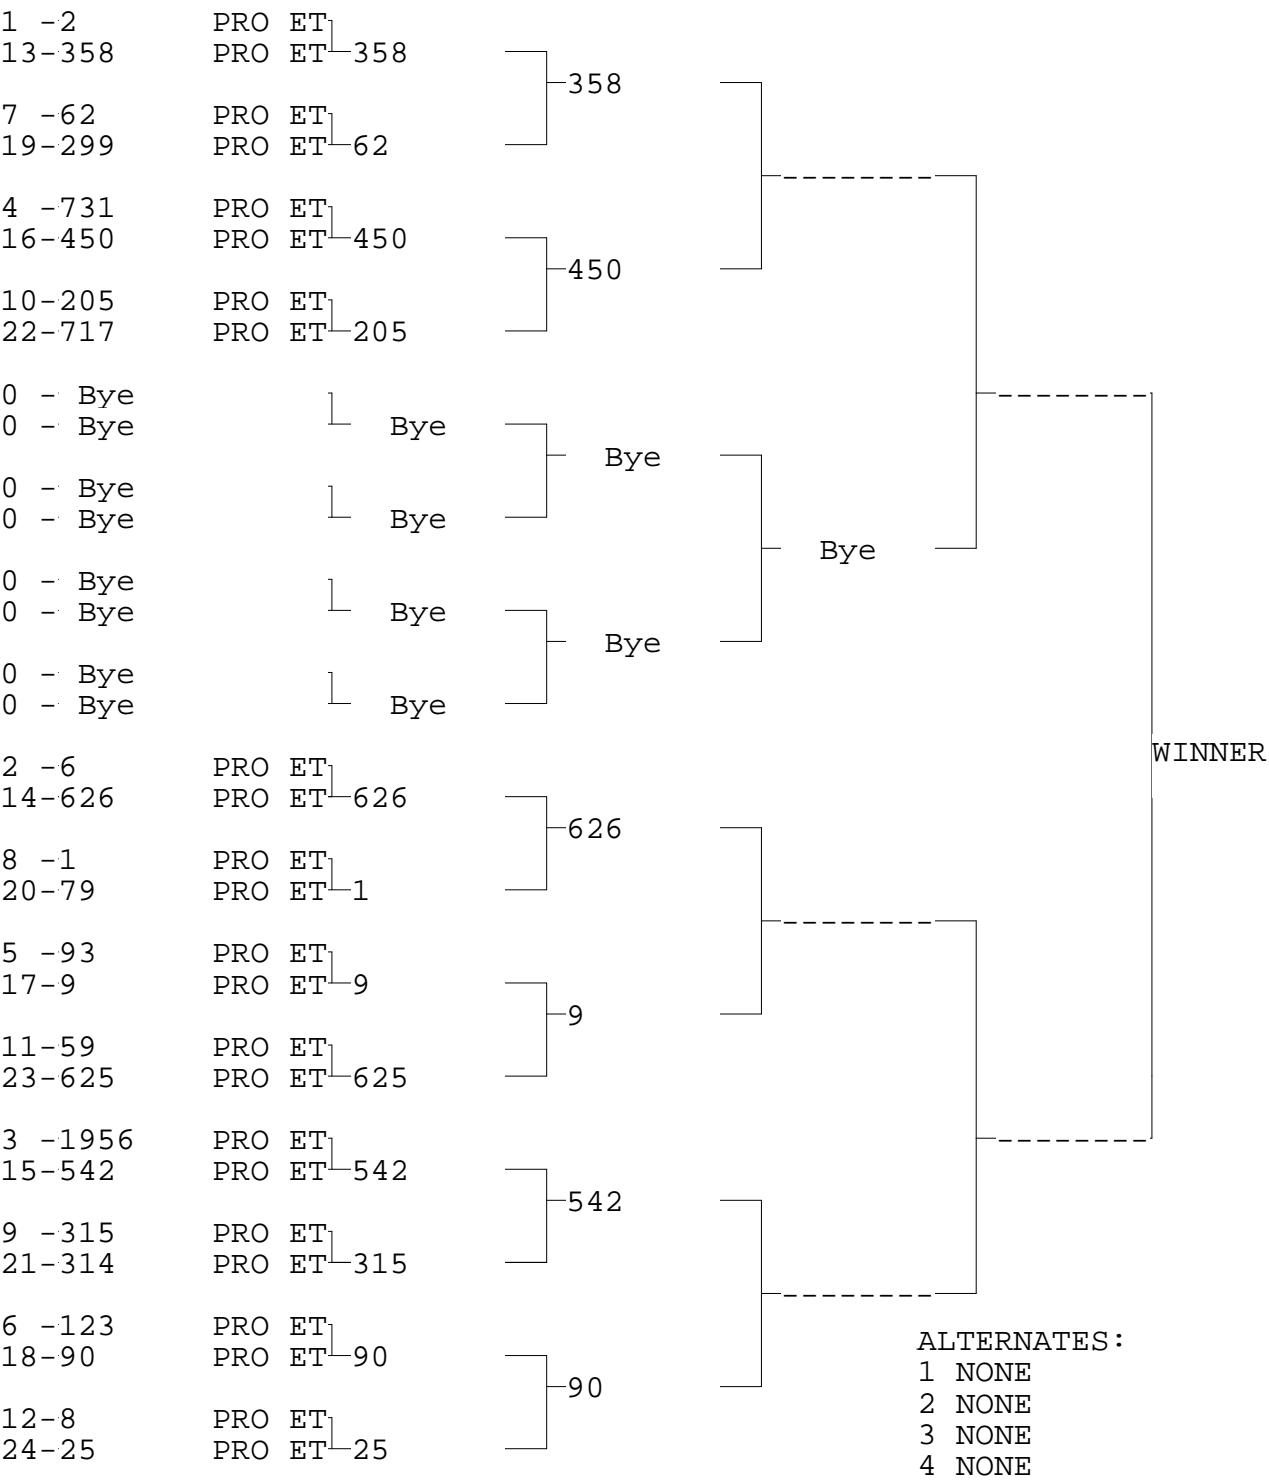

PRO ET

TSI RACENET SYSTEM
PROGRESSIVE LADDER FOR 24 CARS

23/09/2012
11:51:43

OFFICIAL