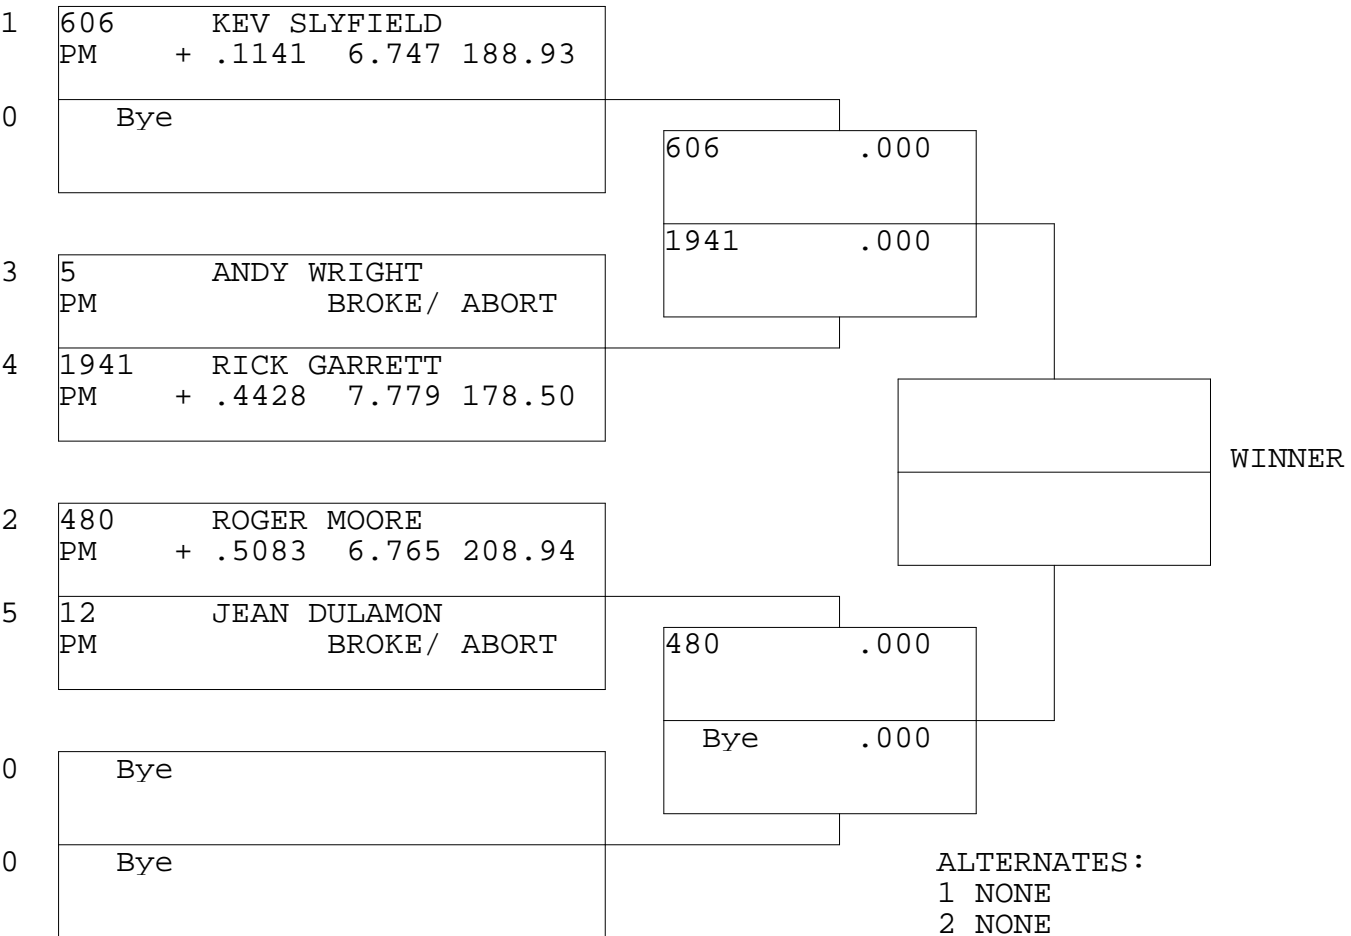

MSA PRO MODIFIED

TSI RACENET SYSTEM
 PROGRESSIVE LADDER FOR 5 CARS

23/09/2012
 11:08:12

OFFICIAL