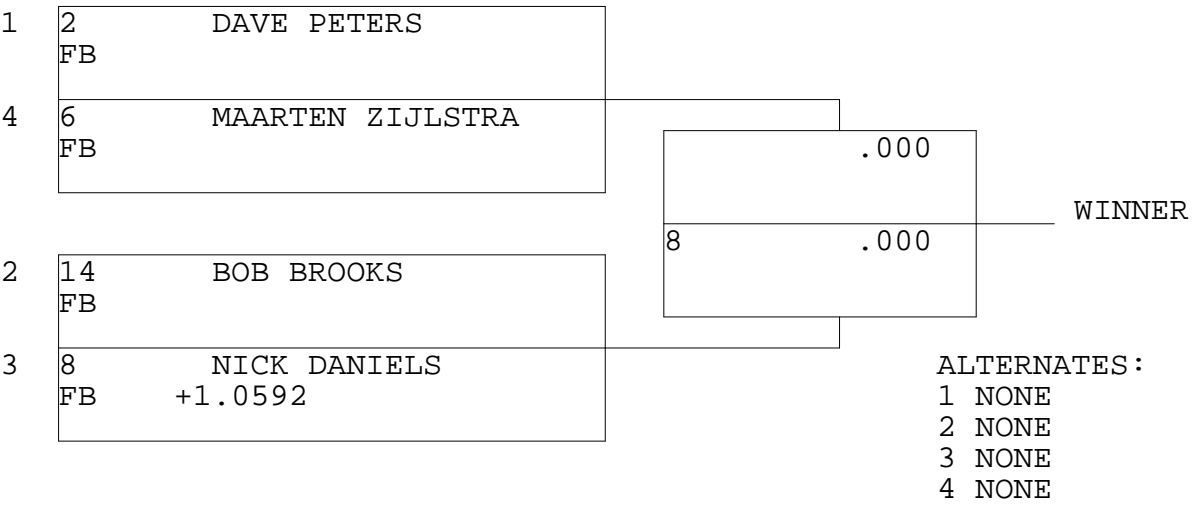

FUNNY BIKE

TSI RACENET SYSTEM
PROGRESSIVE LADDER FOR 4 CARS

23/09/2012
13:31:18

OFFICIAL