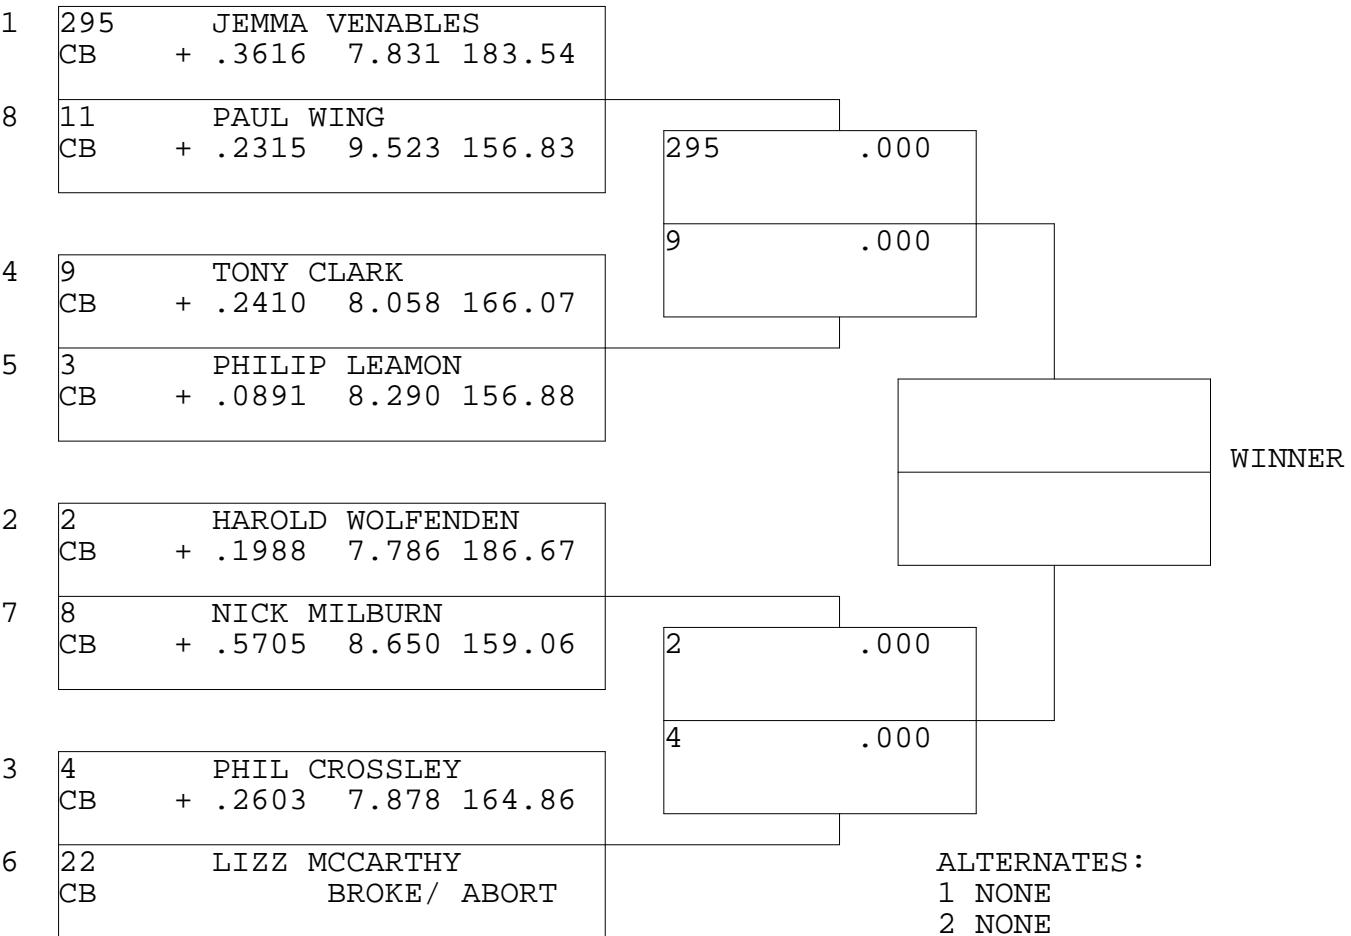

COMP BIKE

TSI RACENET SYSTEM  
 PROGRESSIVE LADDER FOR 8 CARS

23/09/2012  
 11:36:32

OFFICIAL