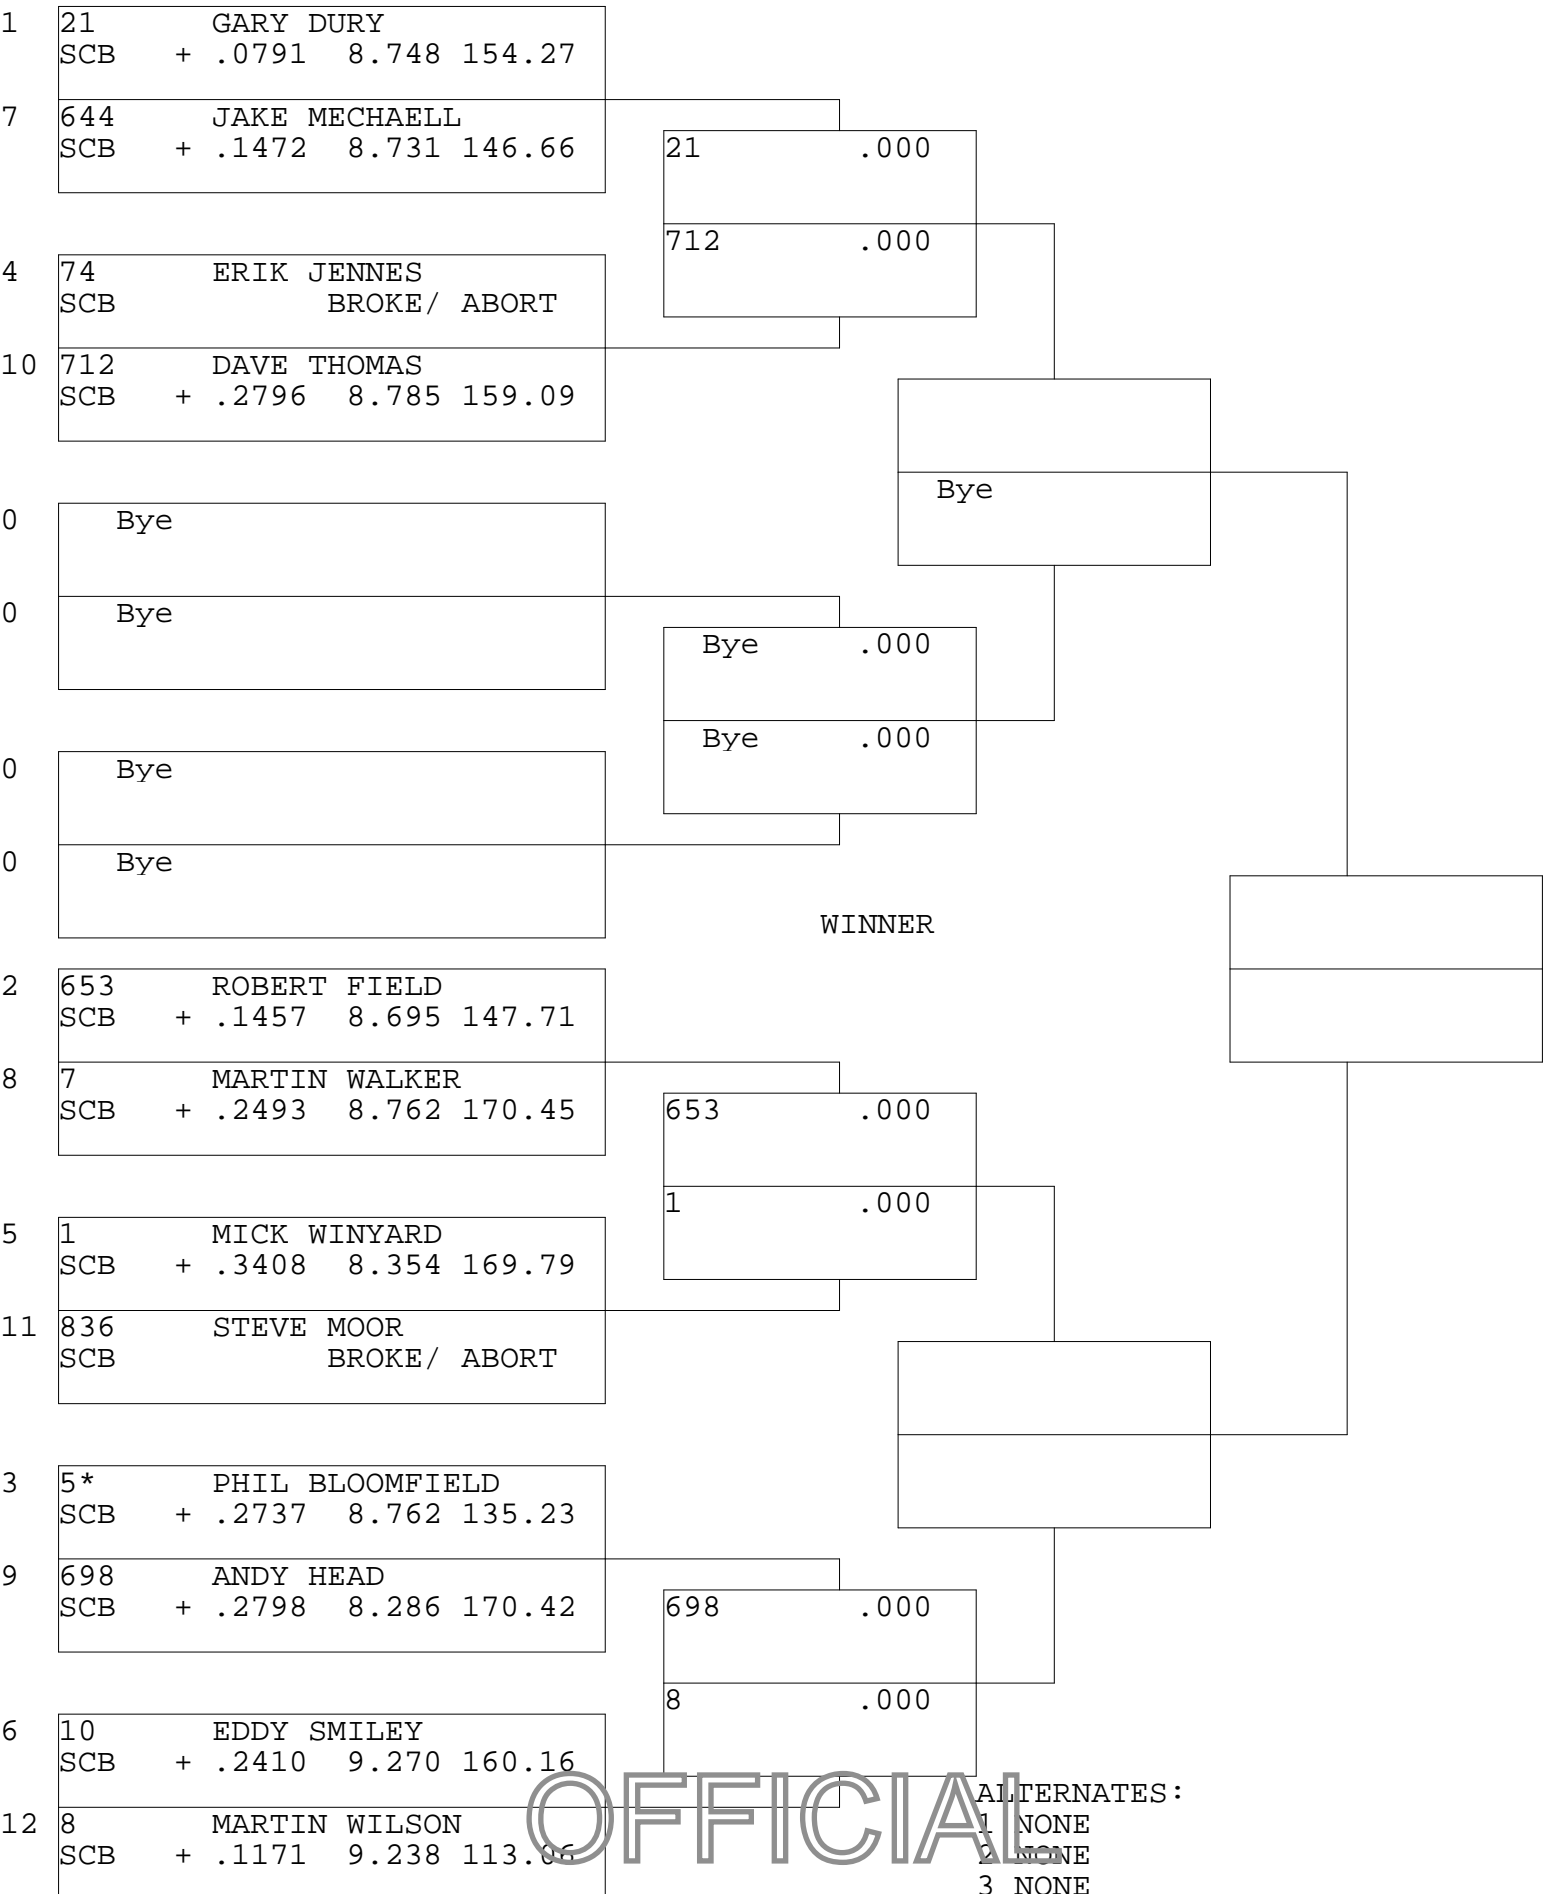

8.50 BIKE

TSI RACENET SYSTEM
PROGRESSIVE LADDER FOR 12 CARS

23/09/2012
11:04:51

ALTERNATES:
1 NONE
2 NONE
3 NONE
4 NONE