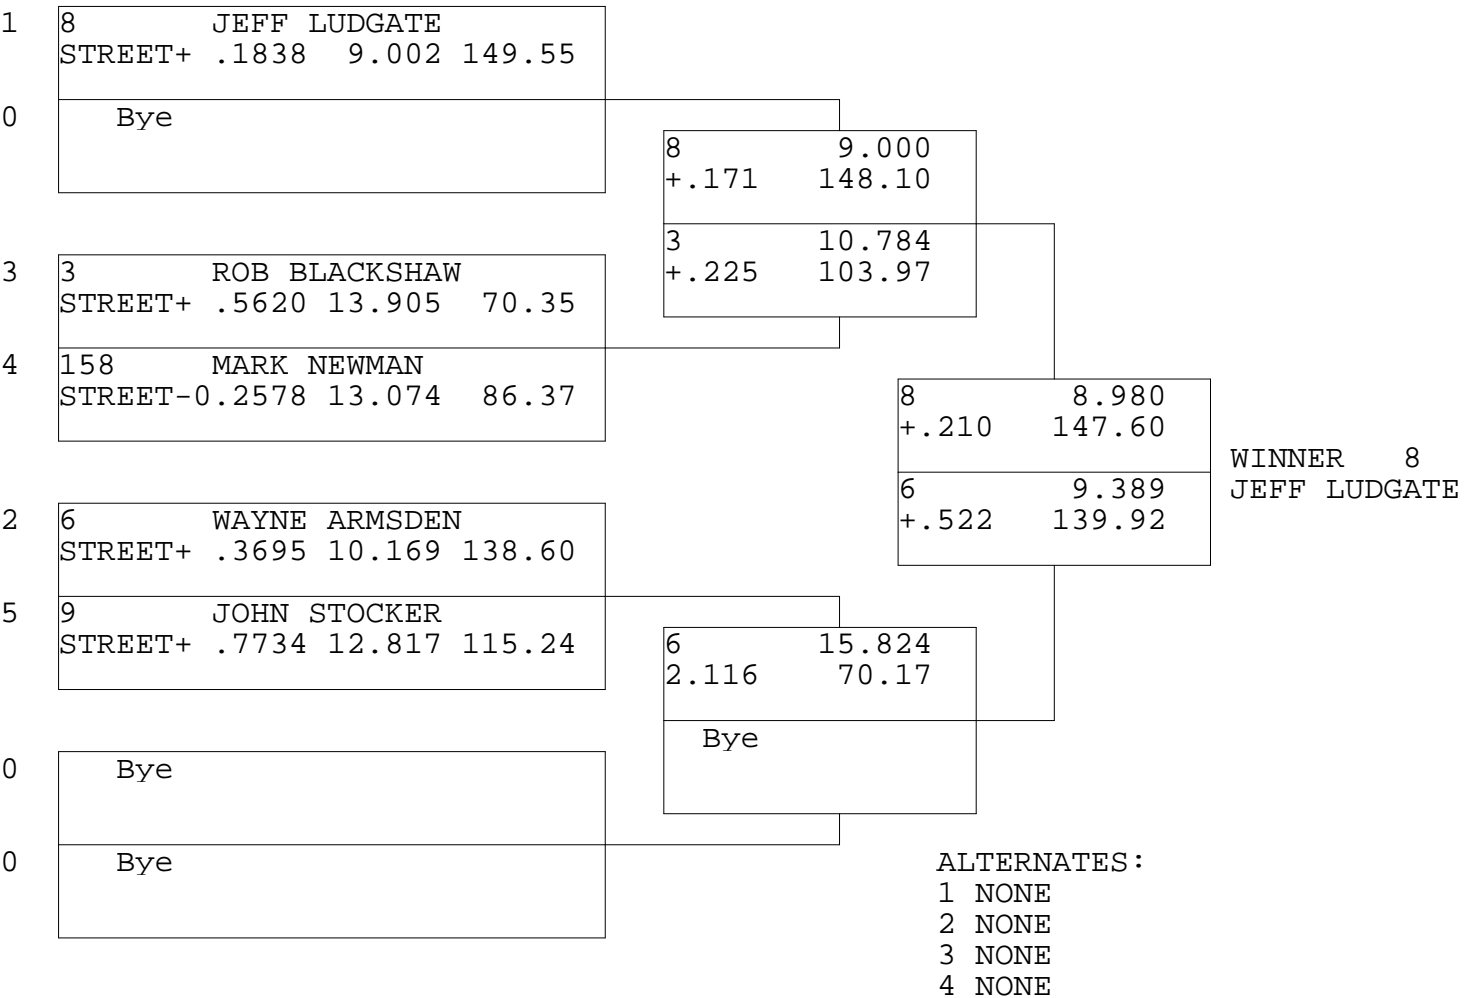

JDS STREET

TSI RACENET SYSTEM  
 PROGRESSIVE LADDER FOR 5 CARS

30/09/2012  
 17:22:38

OFFICIAL