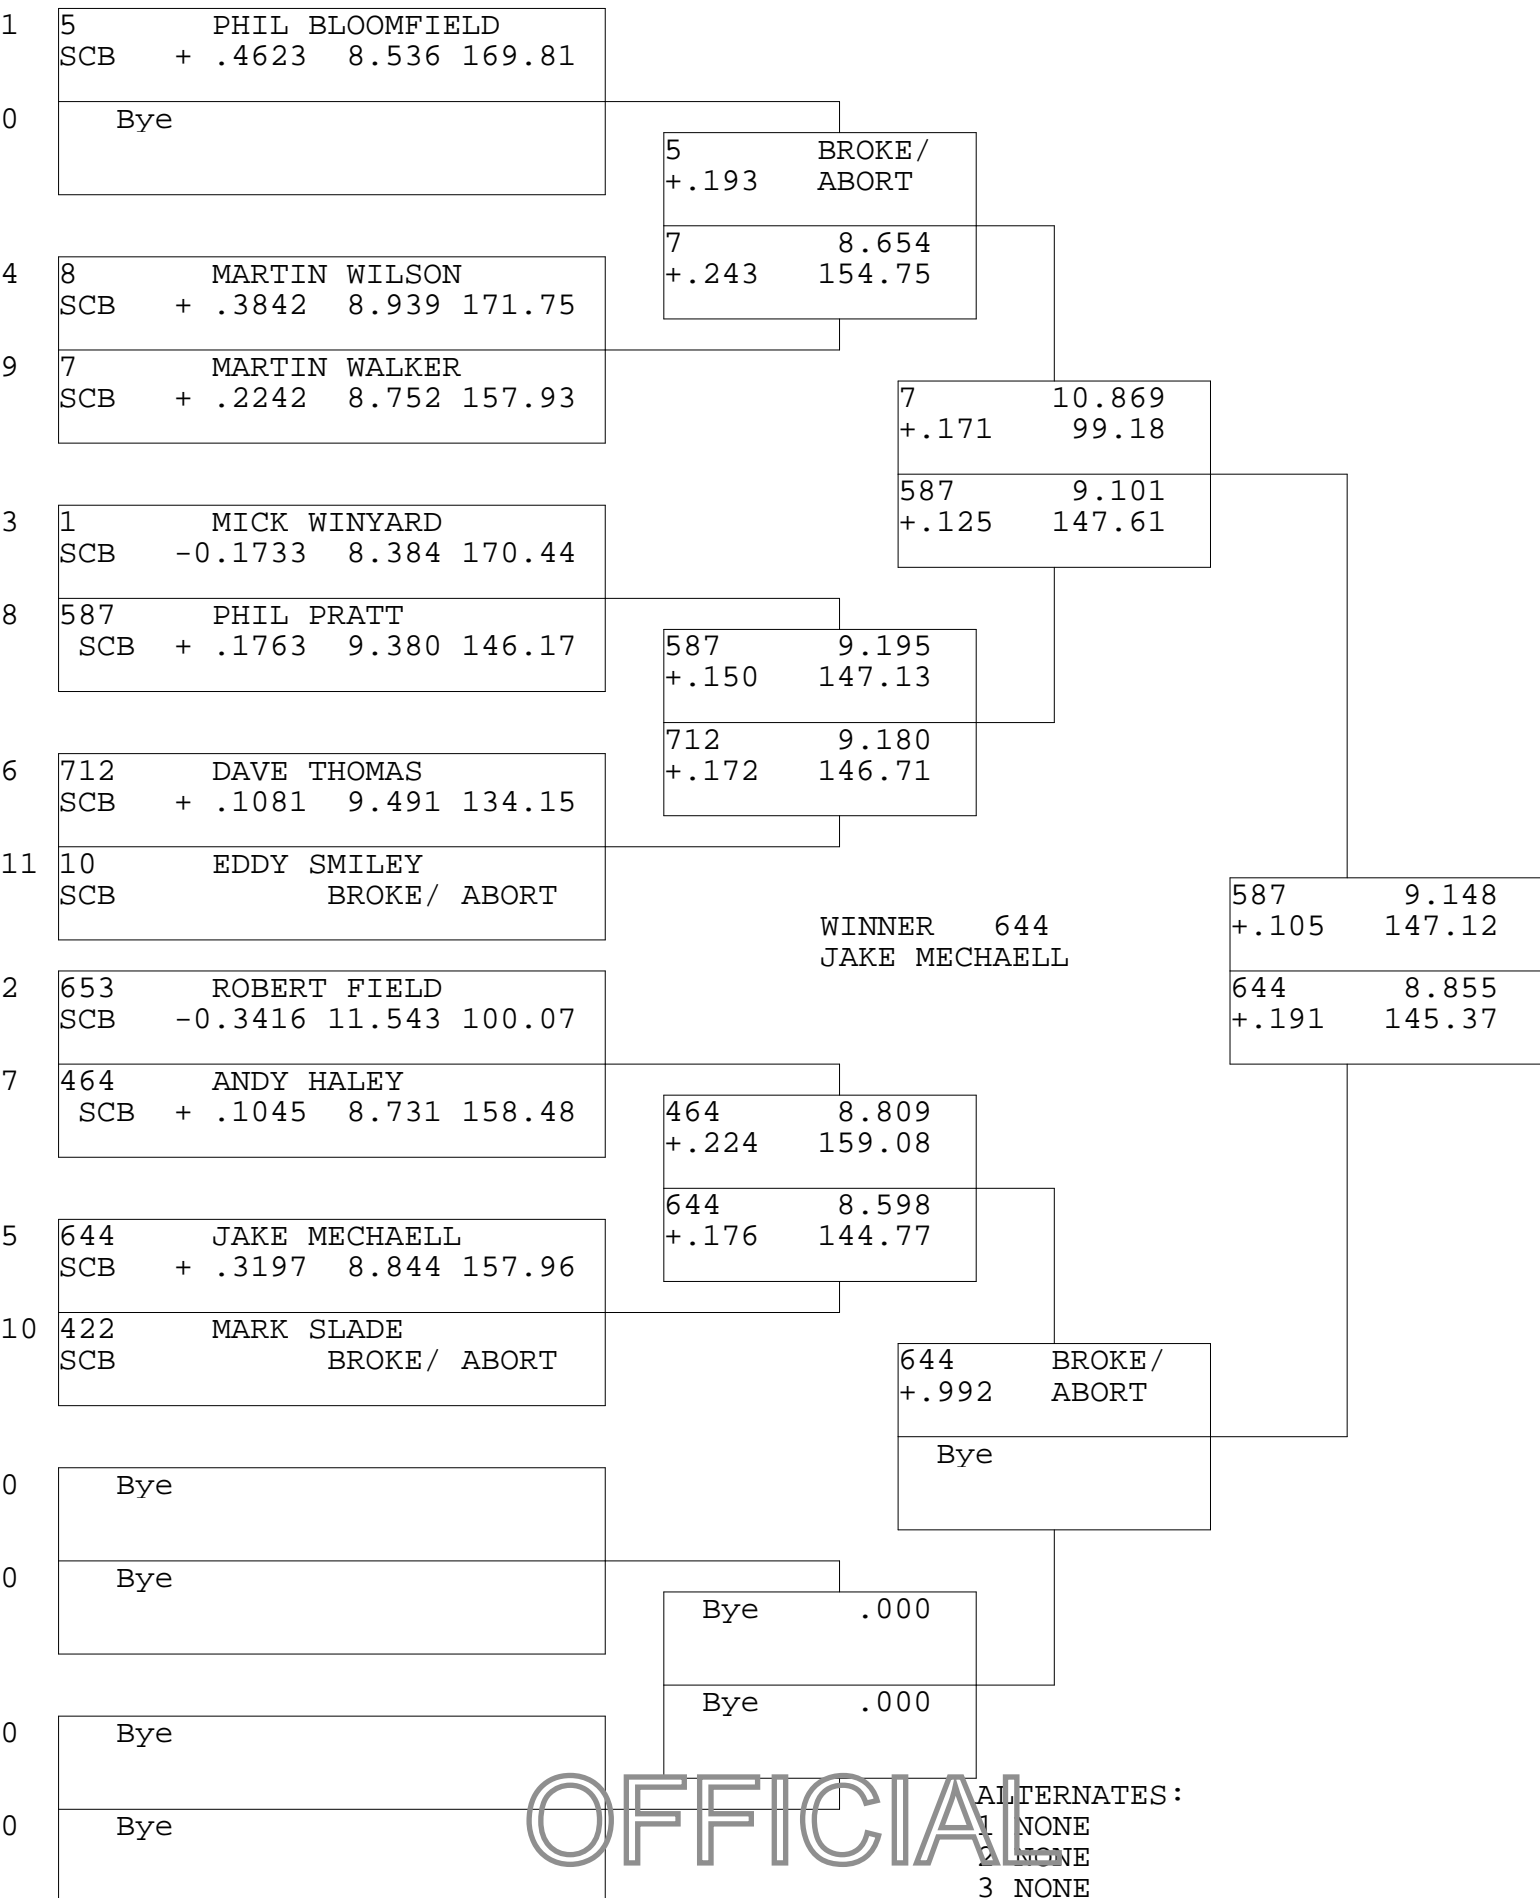

8.50 BIKE

TSI RACENET SYSTEM  
PROGRESSIVE LADDER FOR 11 CARS

07/10/2012  
17:10:00

OFFICIAL ALTERNATES:  
1 NONE  
2 NONE  
3 NONE  
4 NONE