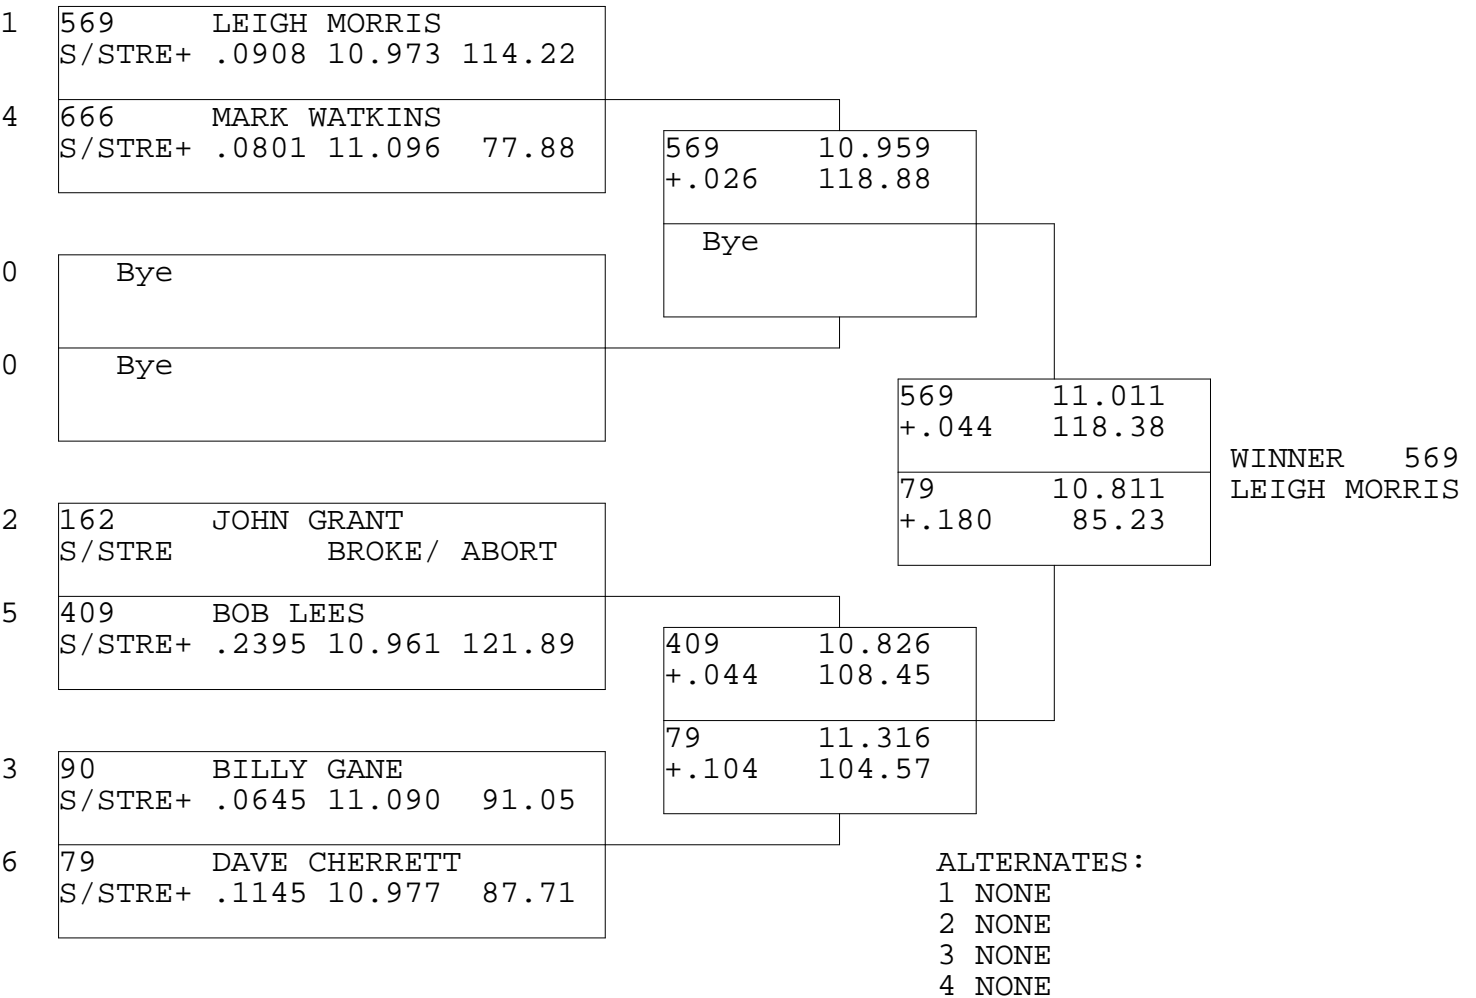

SUPER STREET

TSI RACENET SYSTEM
PROGRESSIVE LADDER FOR 6 CARS

09/09/2012
17:43:54

OFFICIAL