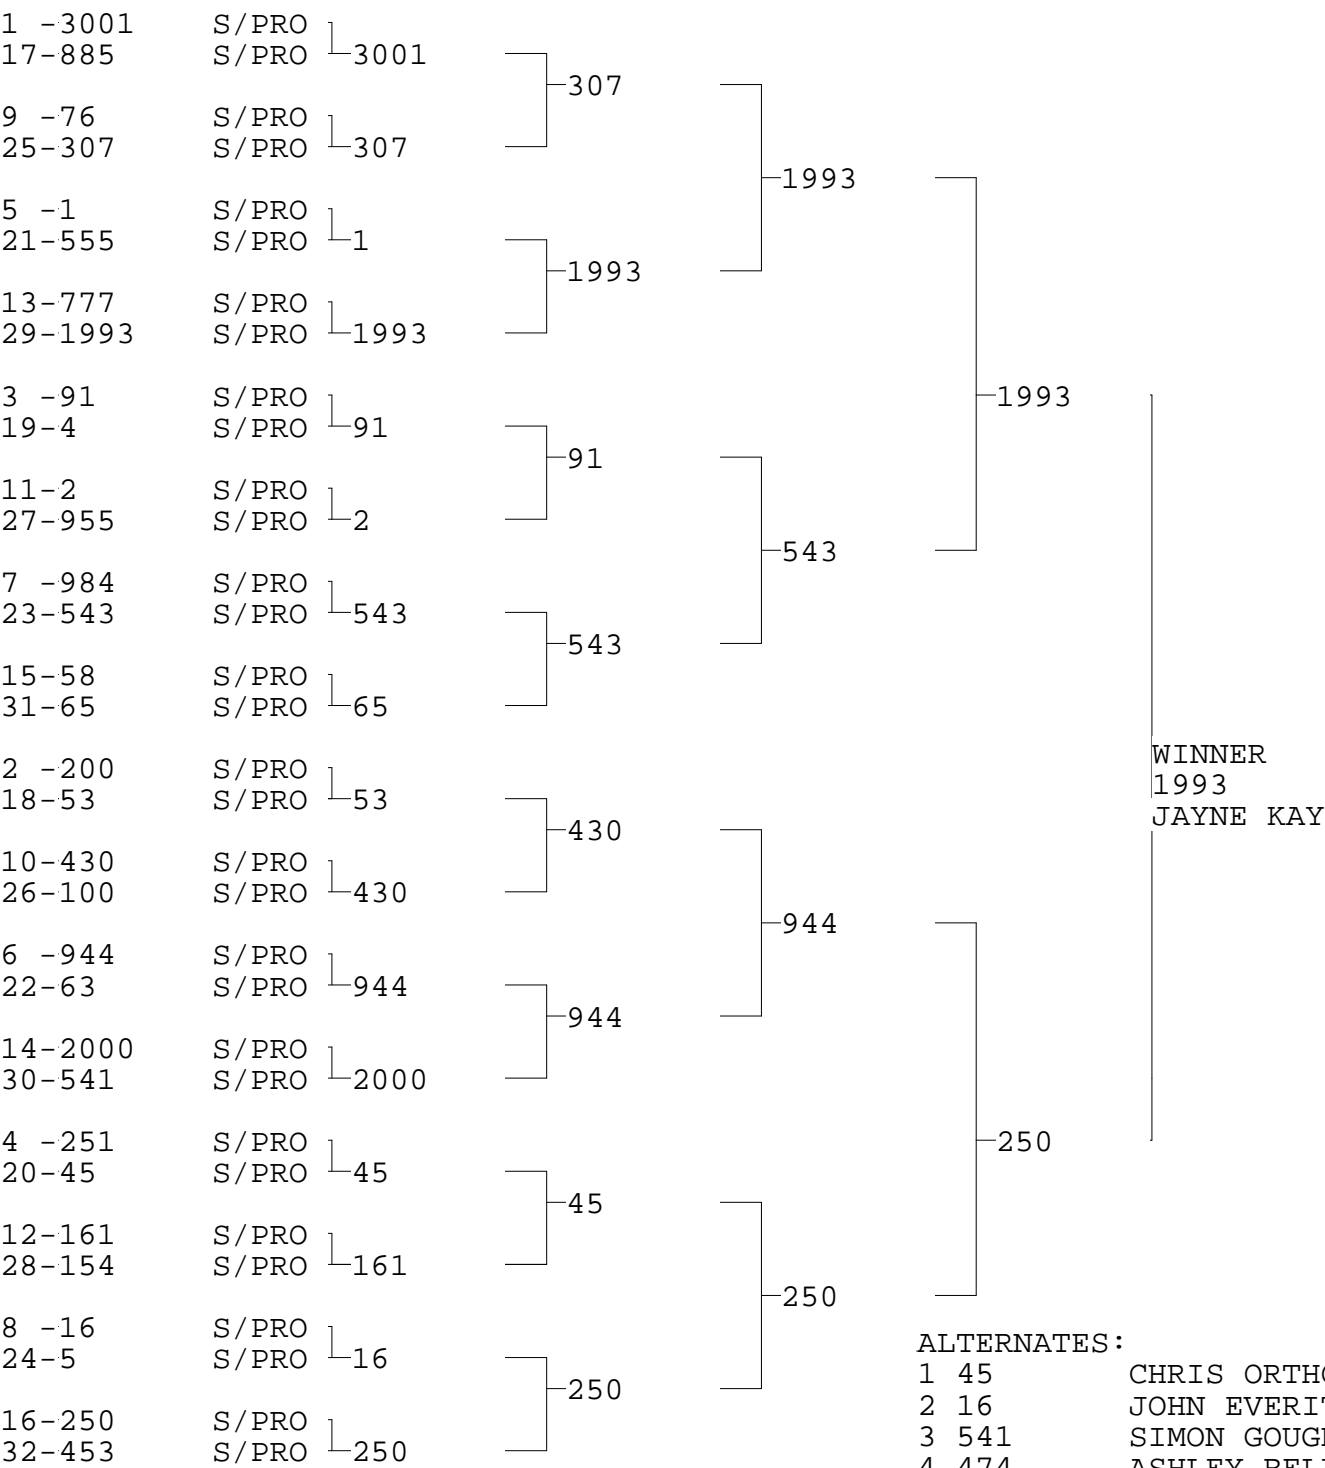

SUPER PRO ET

TSI RACENET SYSTEM
PROGRESSIVE LADDER FOR 32 CARS

09/09/2012
17:33:54

ALTERNATES:
1 45 CHRIS ORTHODOXOU
2 16 JOHN EVERITT
3 541 SIMON GOUGH
4 474 ASHLEY BELL

OFFICIAL