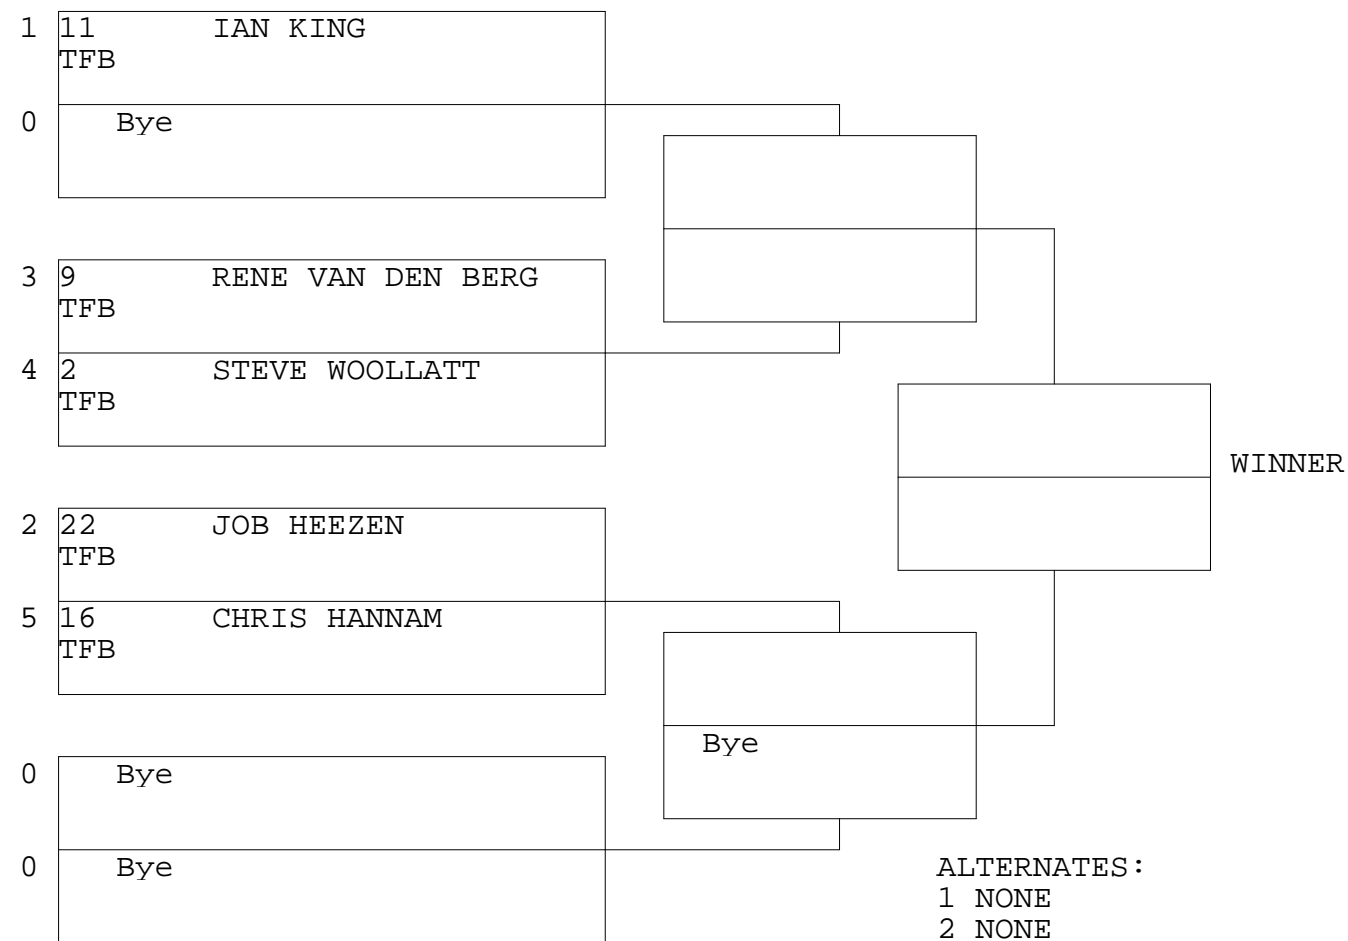

TOP FUEL BIKE

TSI RACENET SYSTEM
PROGRESSIVE LADDER FOR 5 CARS

08/04/2012
18:50:01

OFFICIAL