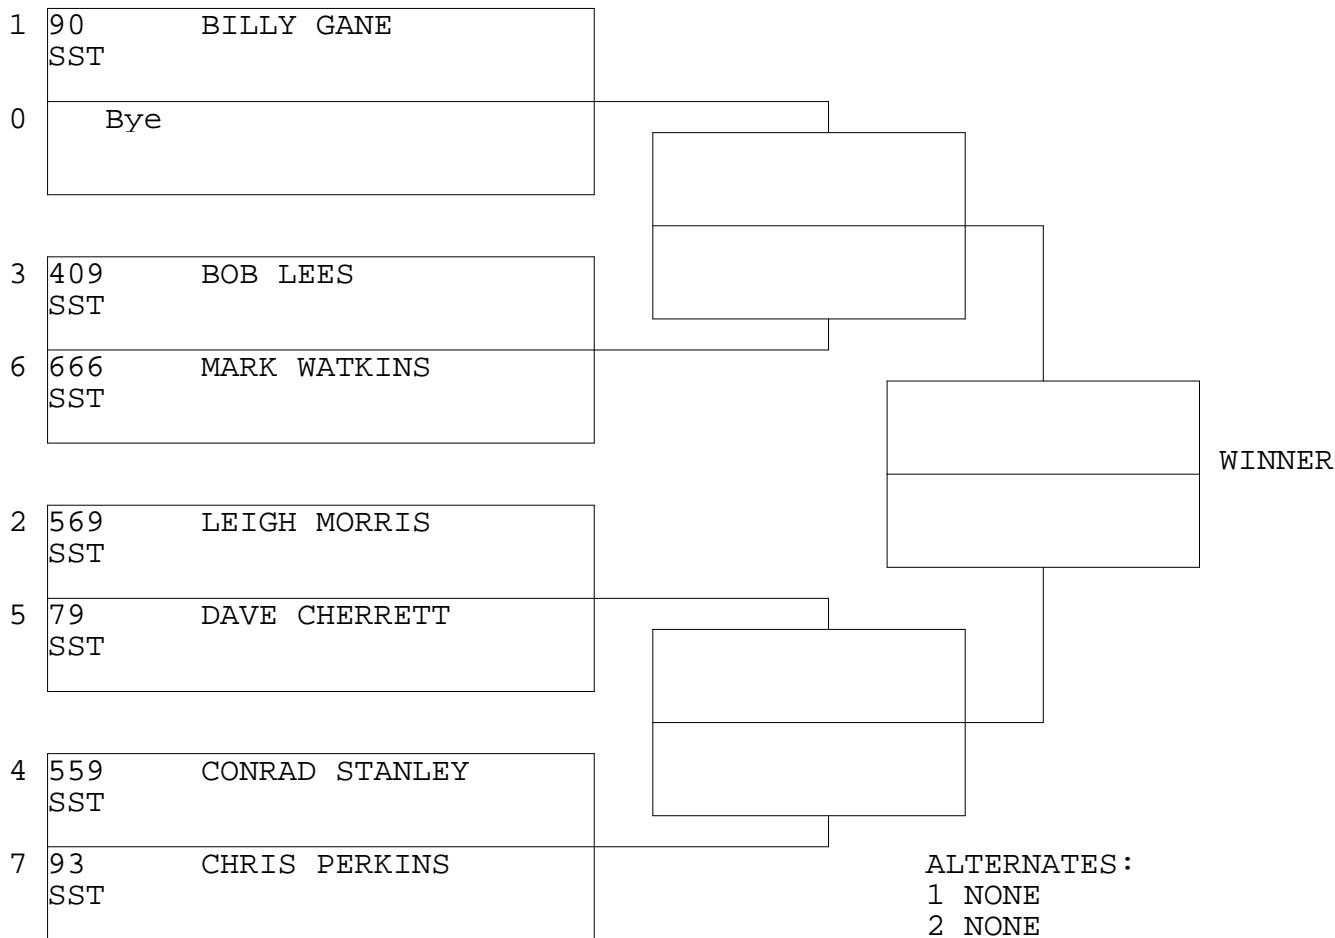

SUPER STREET

TSI RACENET SYSTEM  
PROGRESSIVE LADDER FOR 7 CARS

08/04/2012  
18:53:30

OFFICIAL