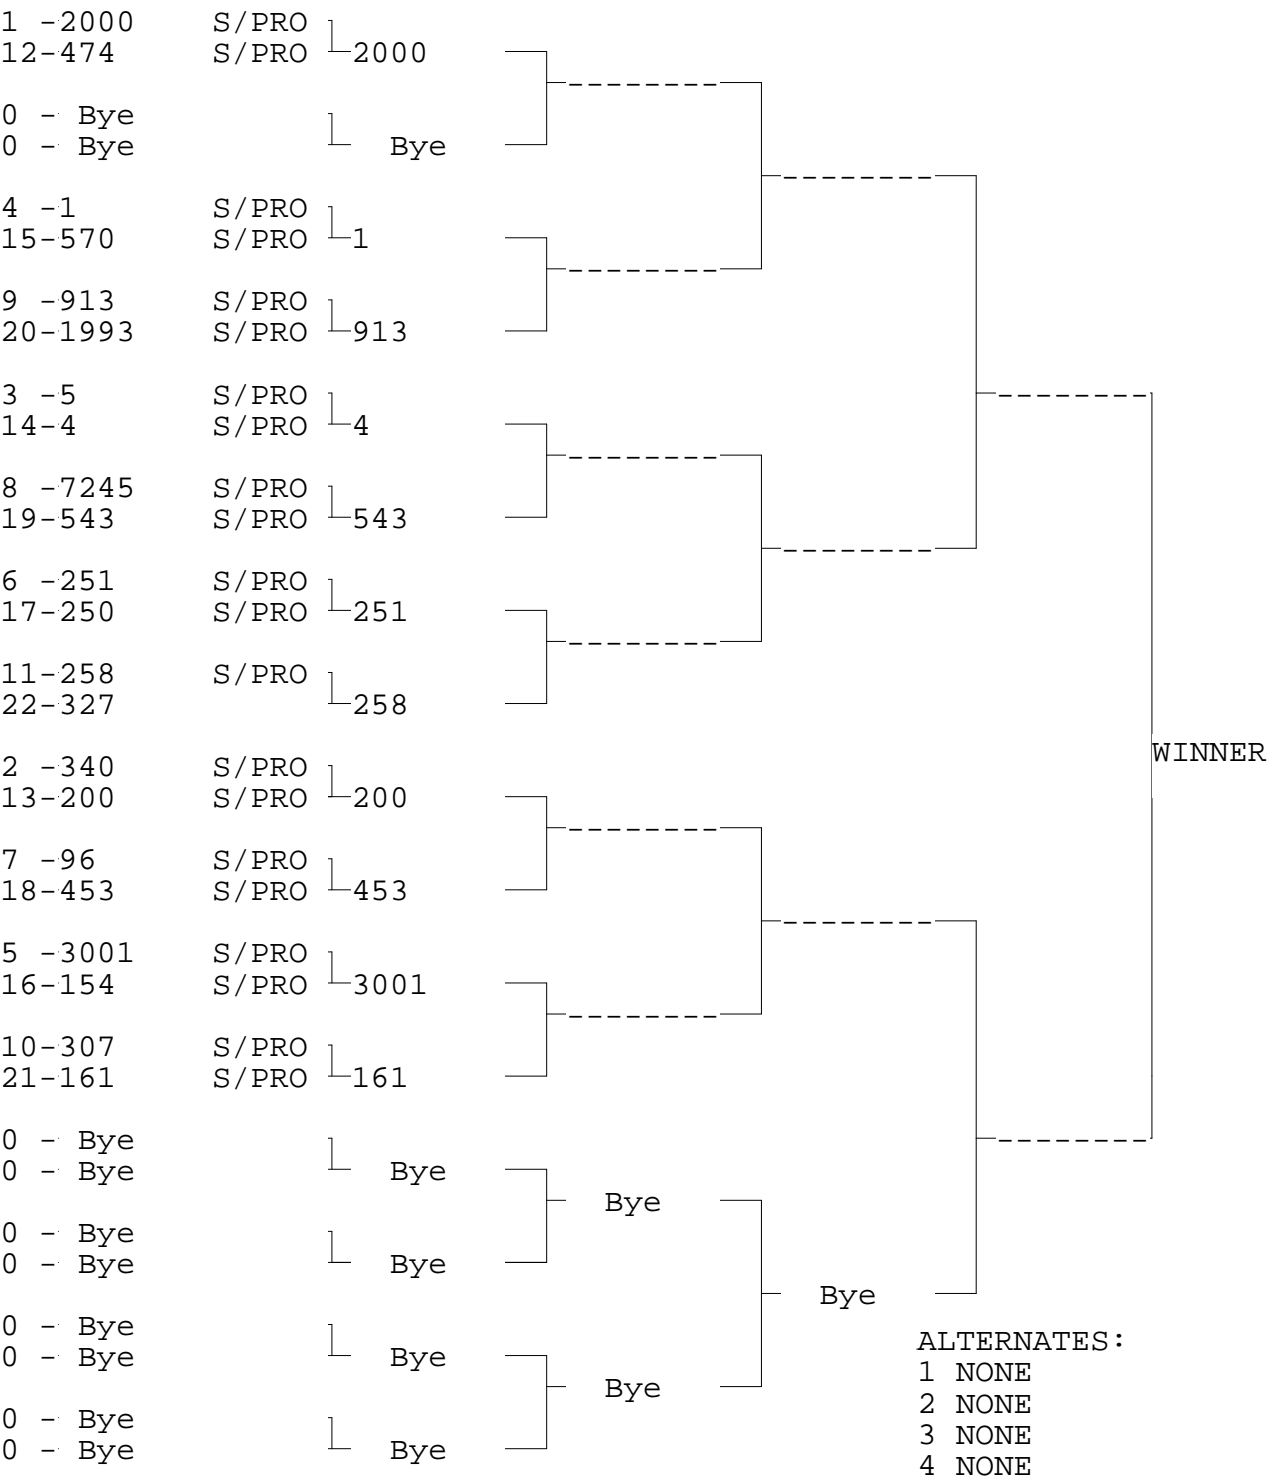

SUPER PRO ET

TSI RACENET SYSTEM
PROGRESSIVE LADDER FOR 22 CARS

08/04/2012
20:09:51

OFFICIAL