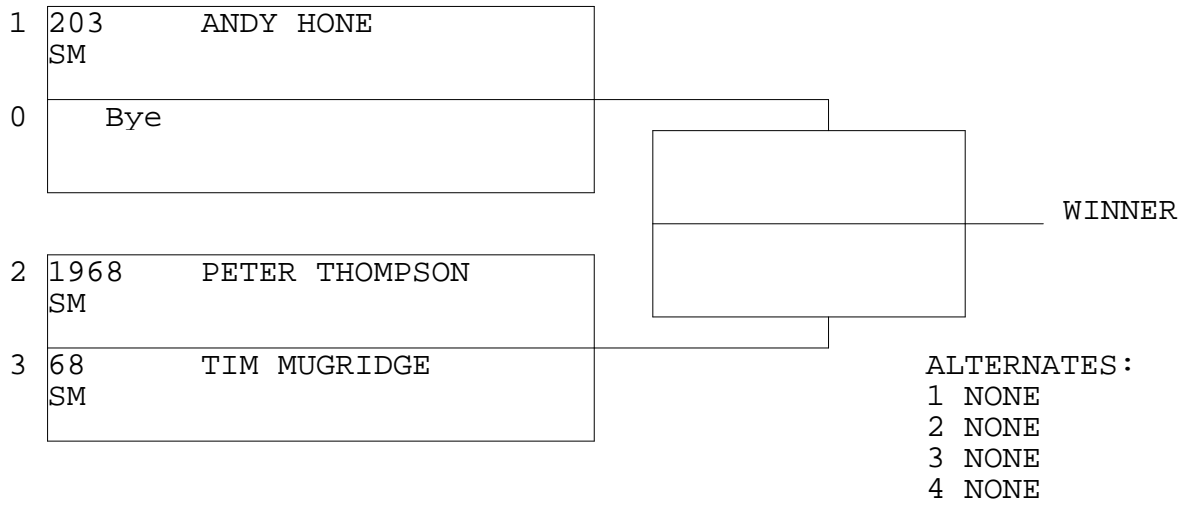

SUPER MODIFIED

TSI RACENET SYSTEM
PROGRESSIVE LADDER FOR 3 CARS

08/04/2012
18:51:44

OFFICIAL