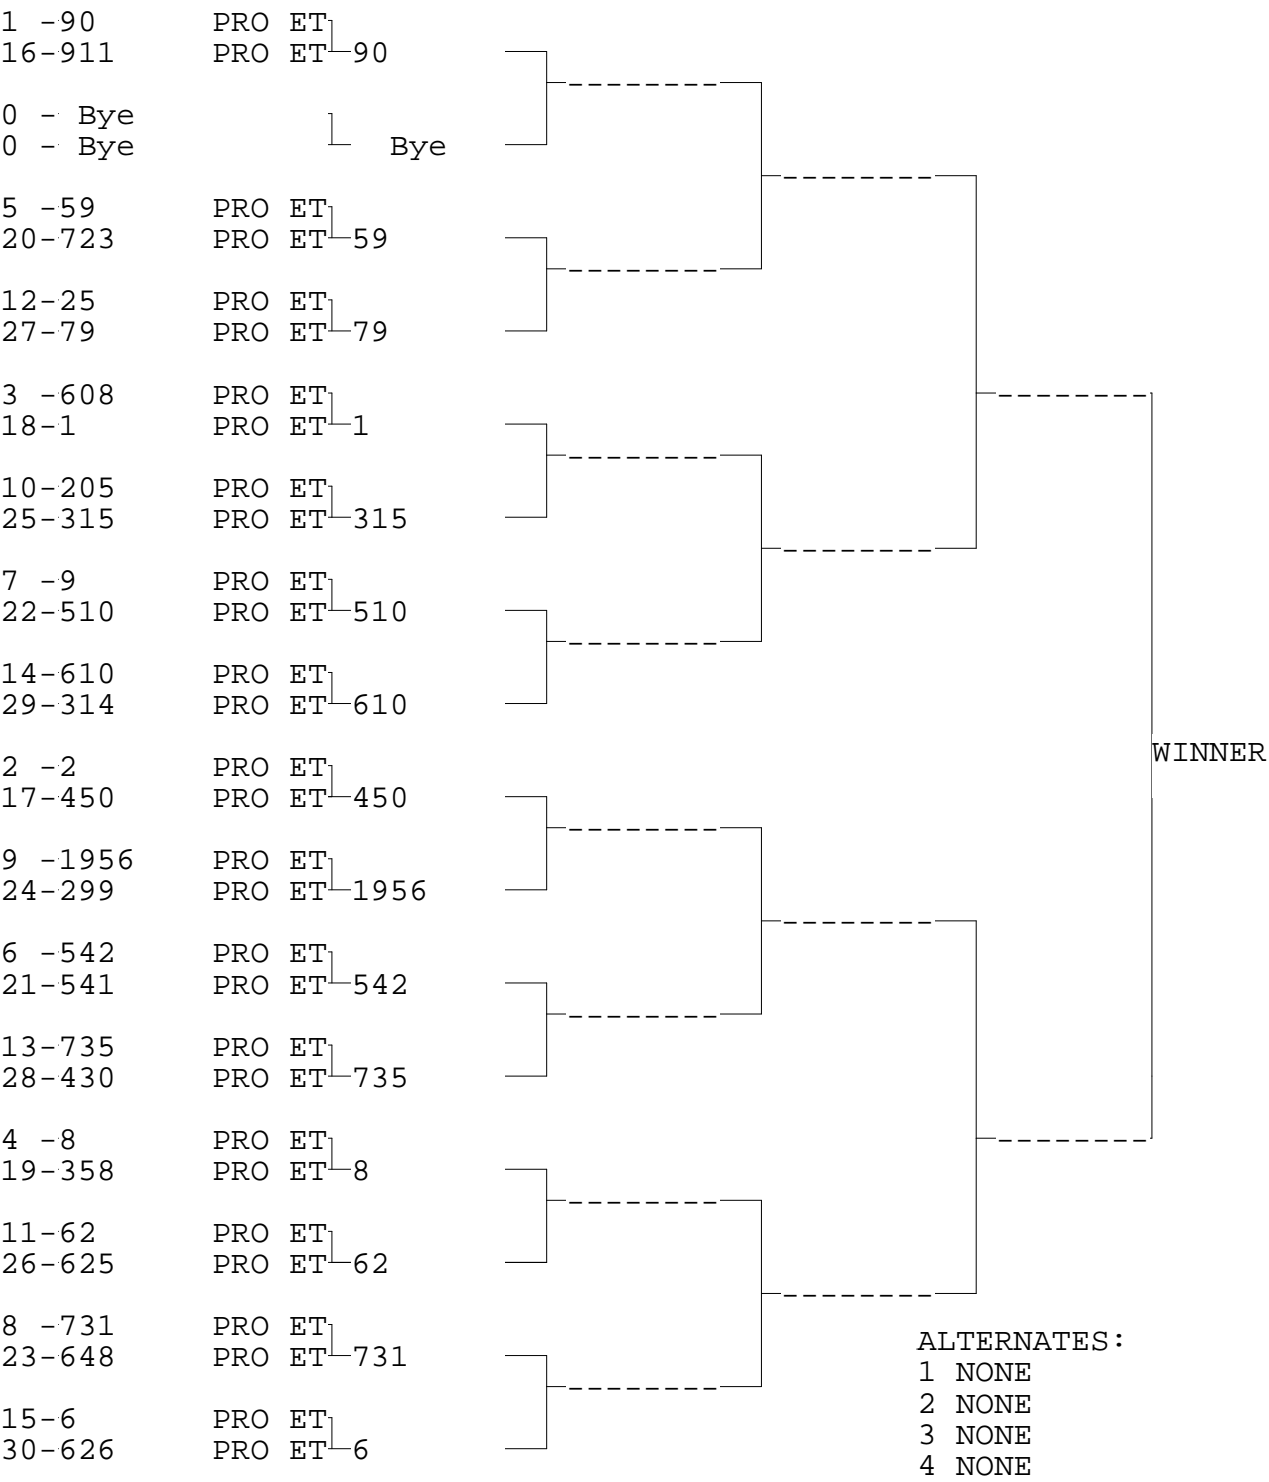

PRO ET

TSI RACENET SYSTEM
PROGRESSIVE LADDER FOR 30 CARS

08/04/2012
19:35:56

OFFICIAL