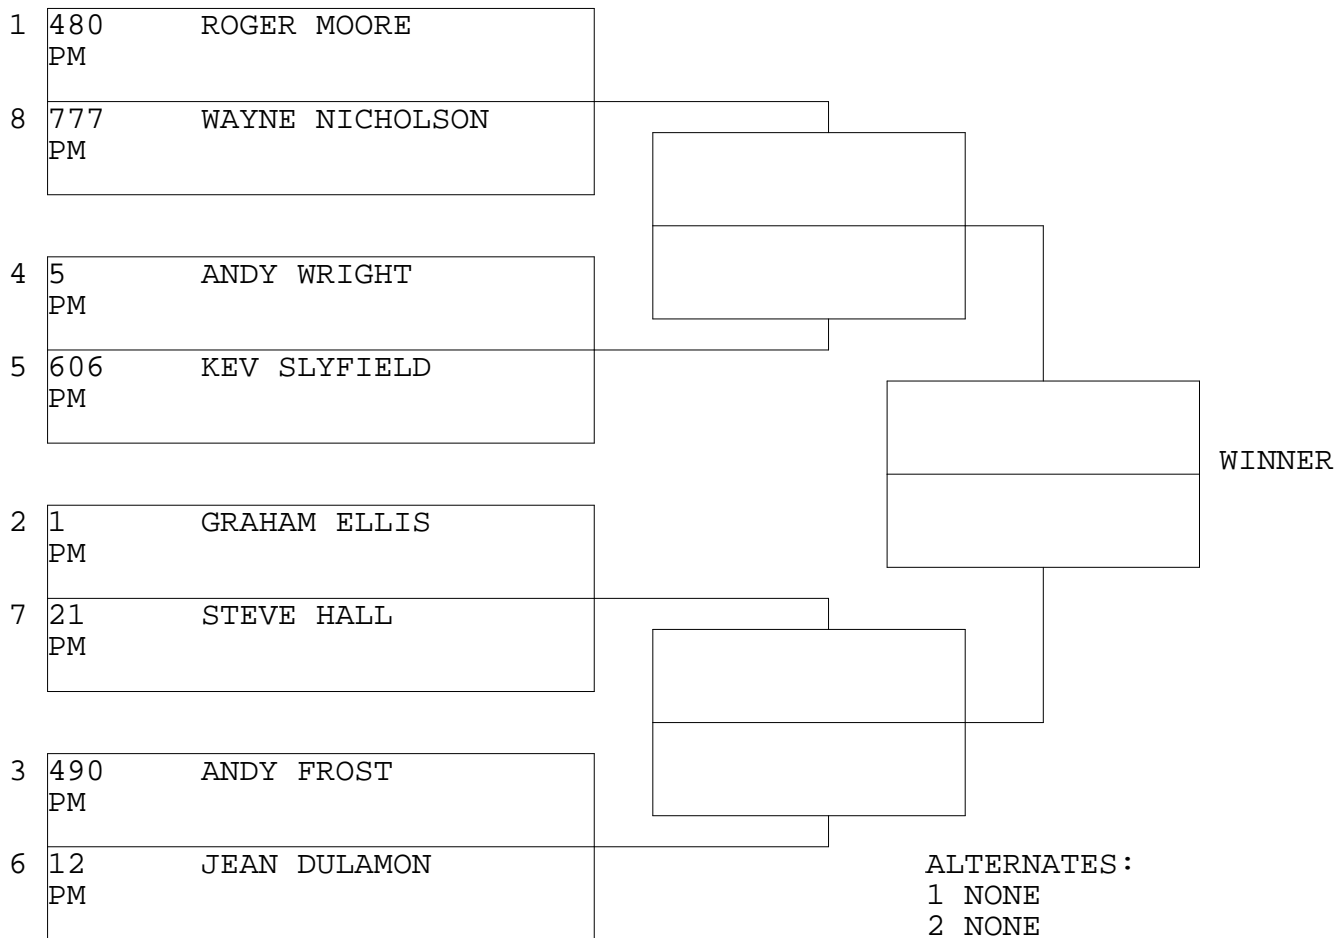

MSA PRO MODIFIED

TSI RACENET SYSTEM
PROGRESSIVE LADDER FOR 8 CARS

08/04/2012
19:11:40

OFFICIAL