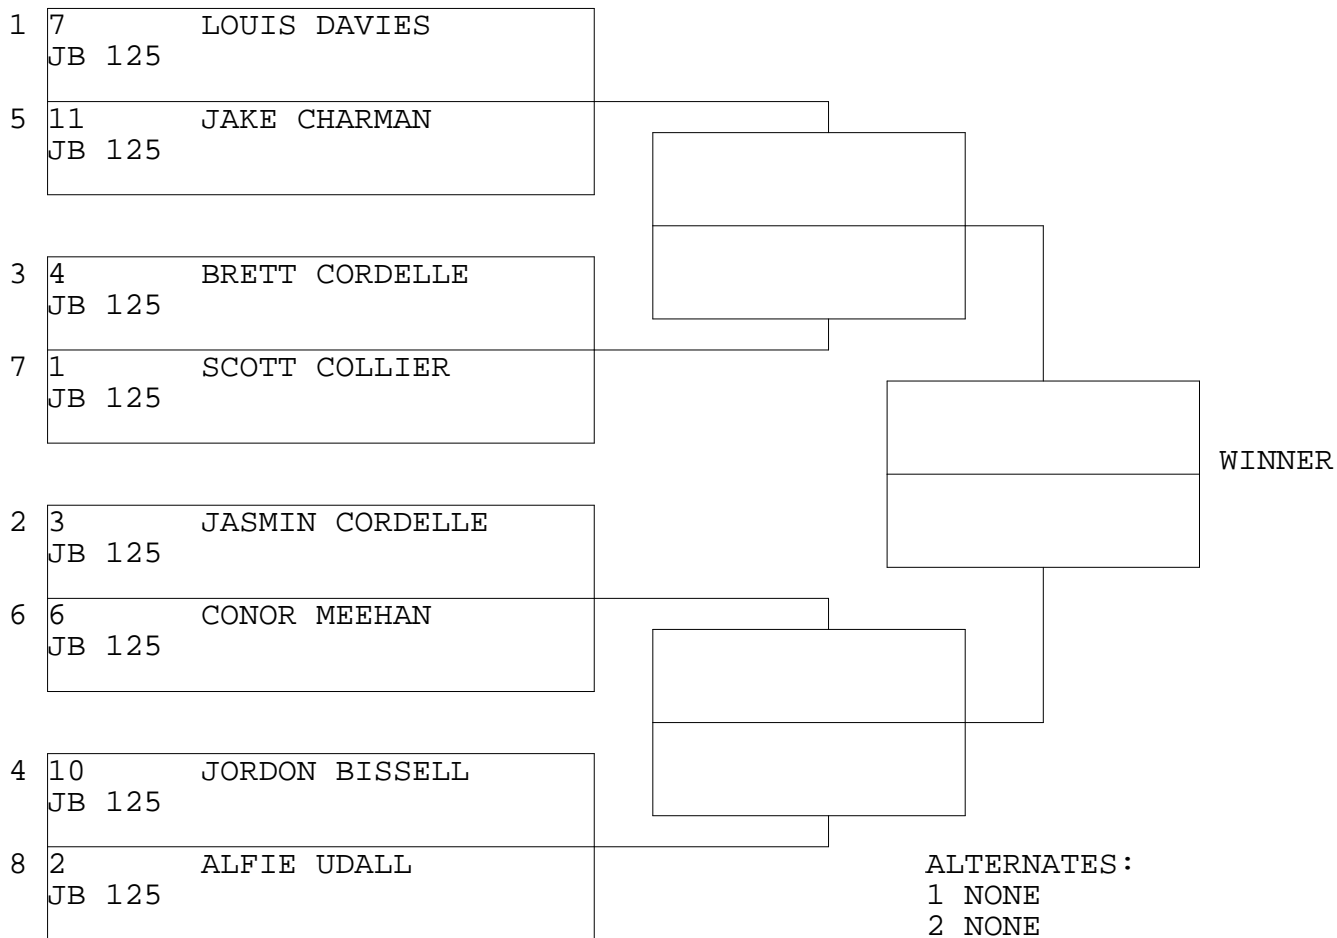

JUNIOR DRAG BIKE

TSI RACENET SYSTEM  
PROGRESSIVE LADDER FOR 8 CARS

08/04/2012  
19:28:20

OFFICIAL