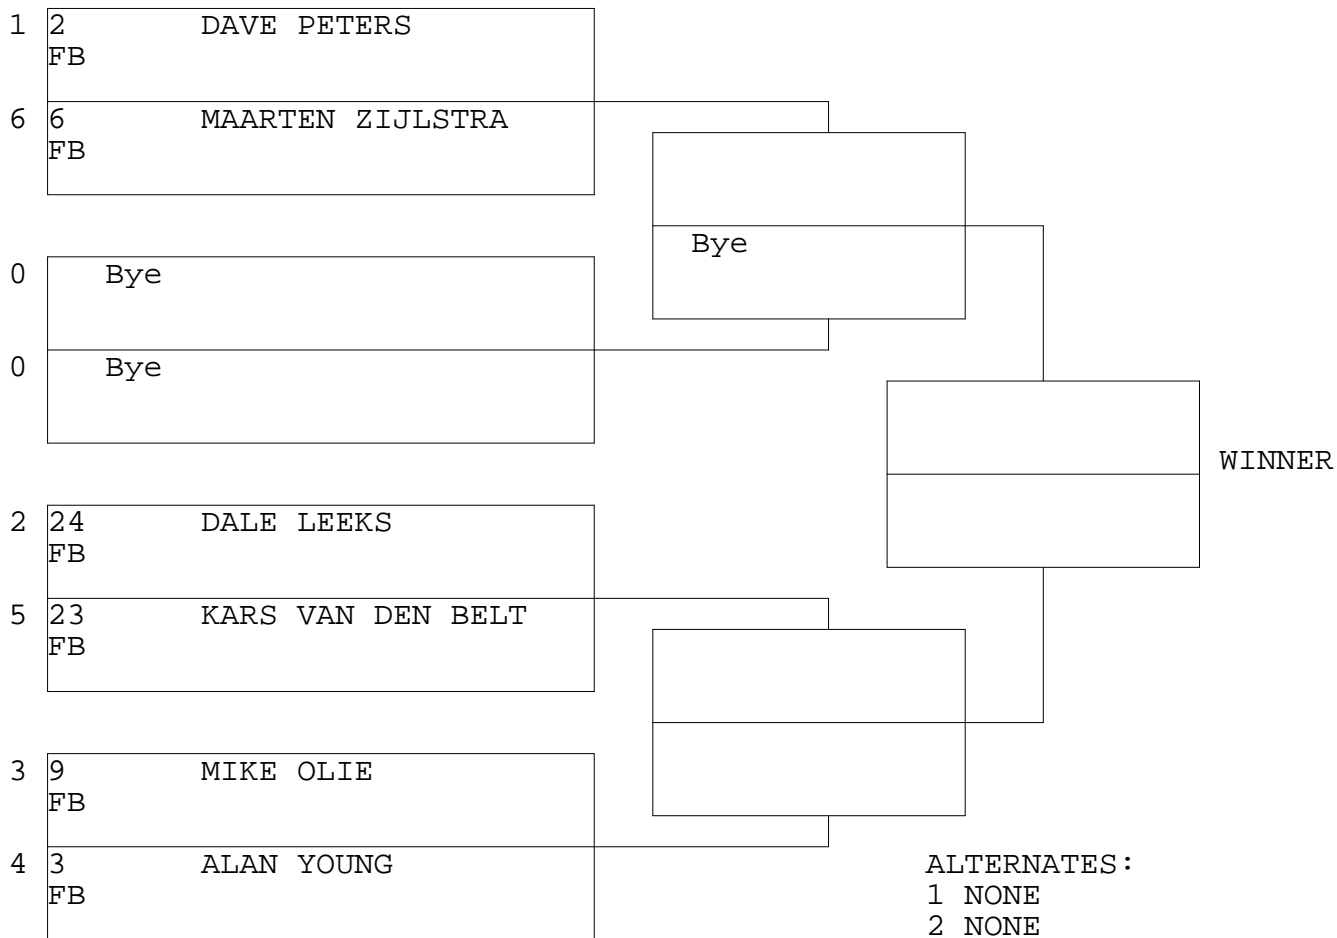

FUNNY BIKE

TSI RACENET SYSTEM
PROGRESSIVE LADDER FOR 6 CARS

08/04/2012
18:54:59

OFFICIAL