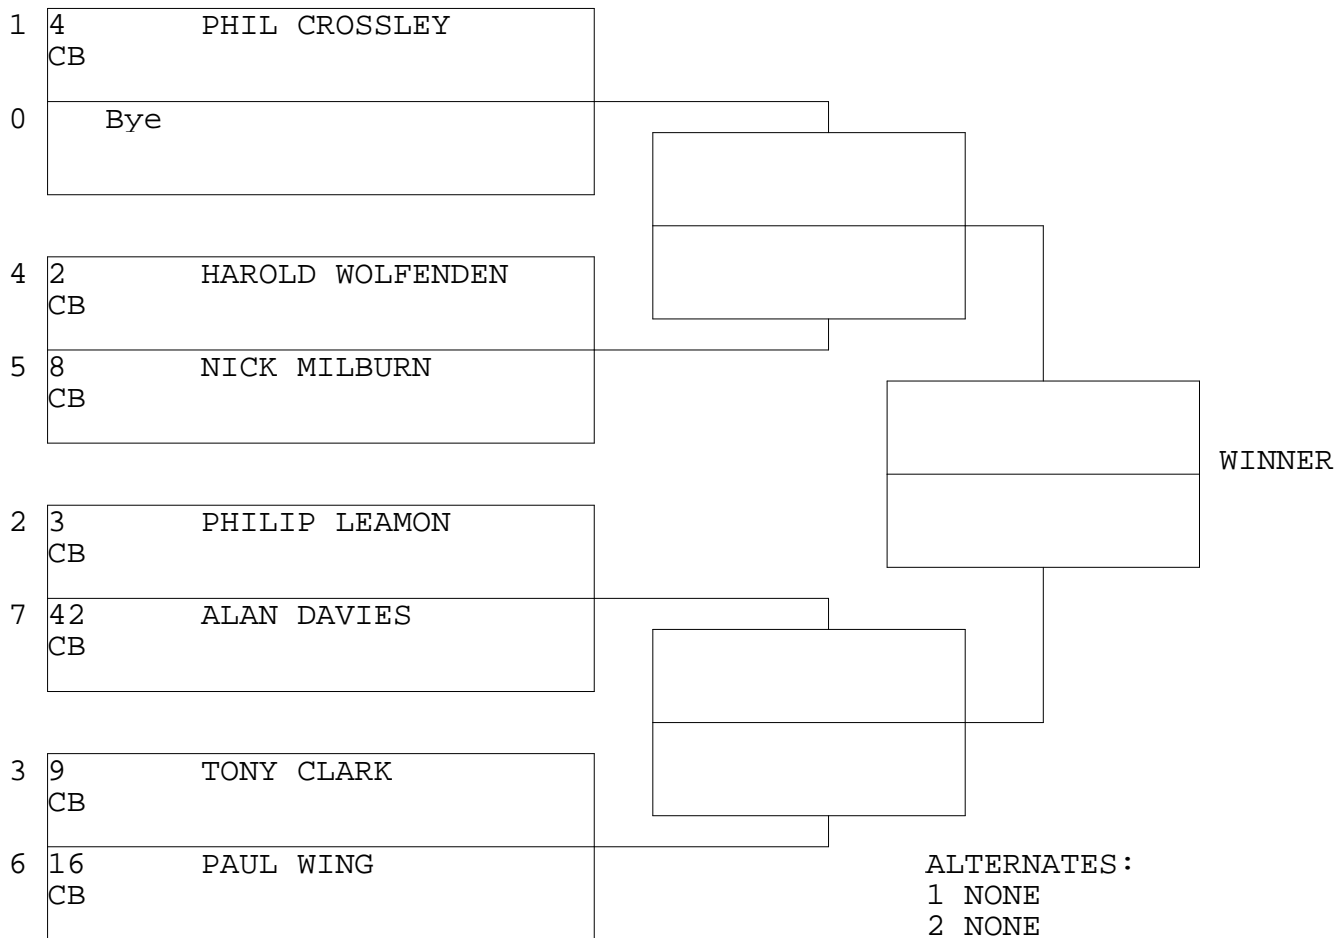

COMP BIKE

TSI RACENET SYSTEM
PROGRESSIVE LADDER FOR 7 CARS

08/04/2012
19:29:00

OFFICIAL