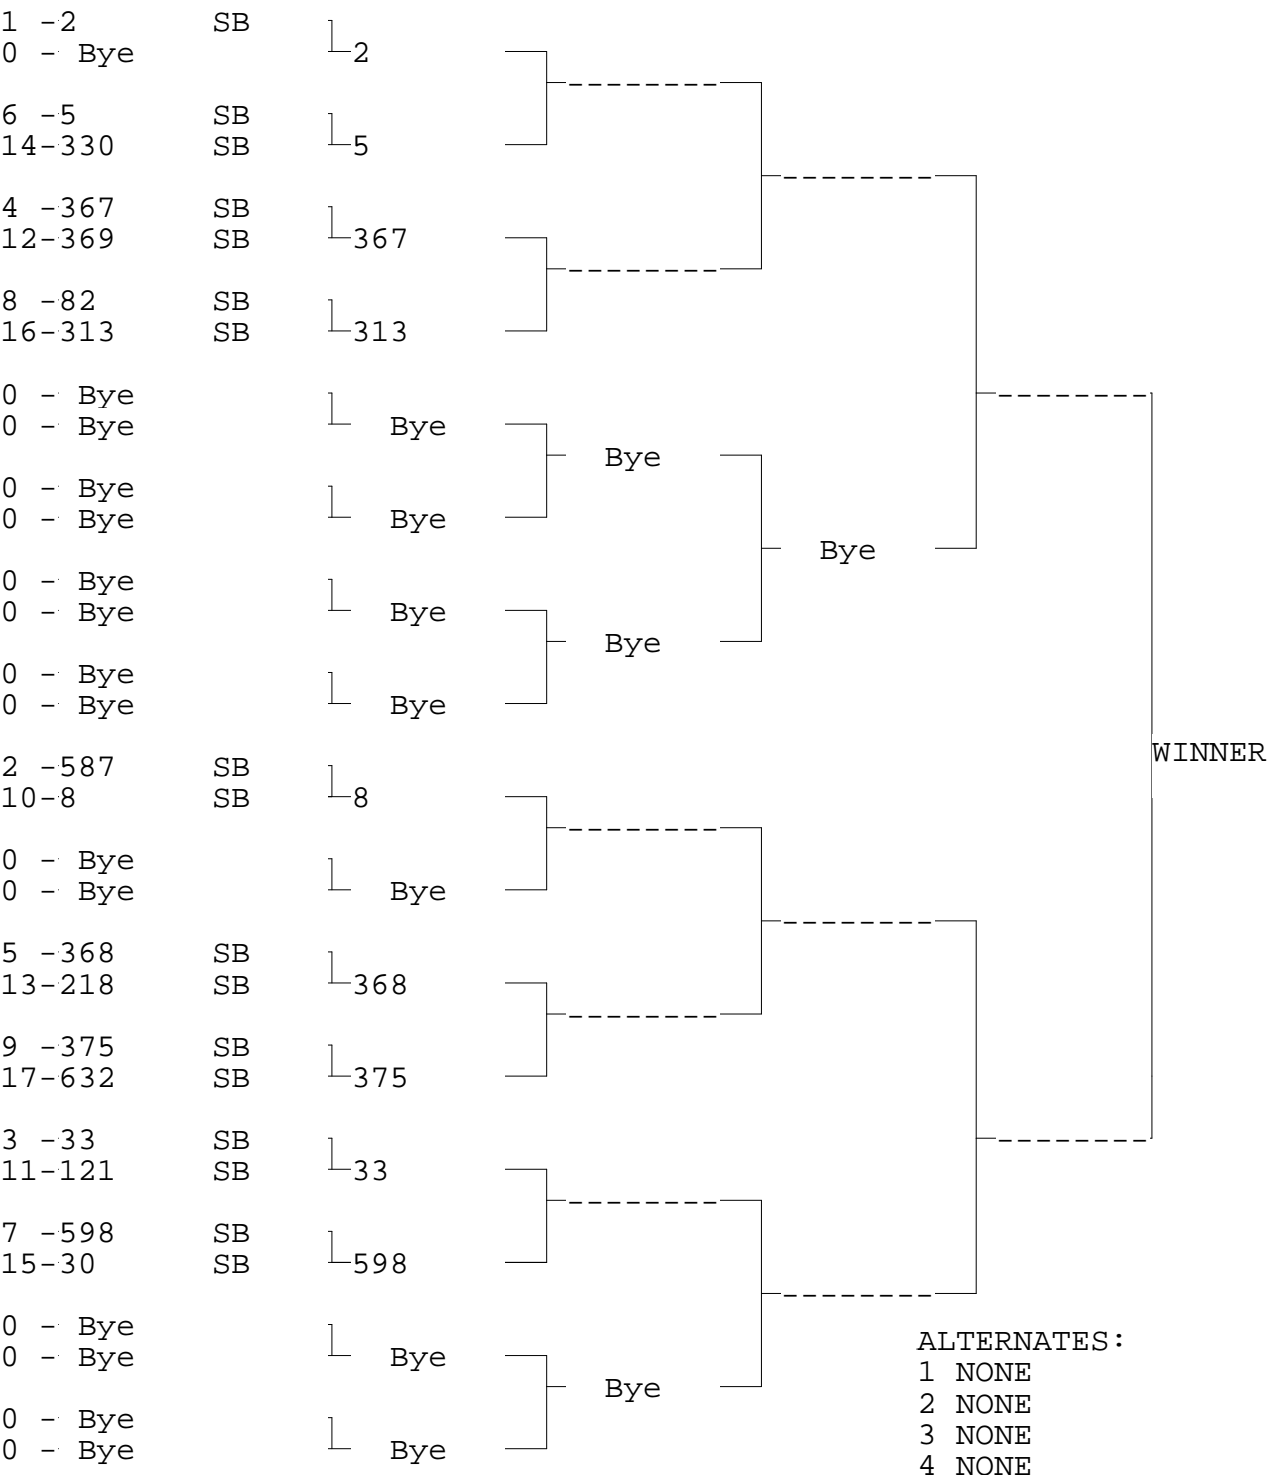

9.50 BIKE

TSI RACENET SYSTEM  
PROGRESSIVE LADDER FOR 17 CARS

08/04/2012  
20:01:02

OFFICIAL