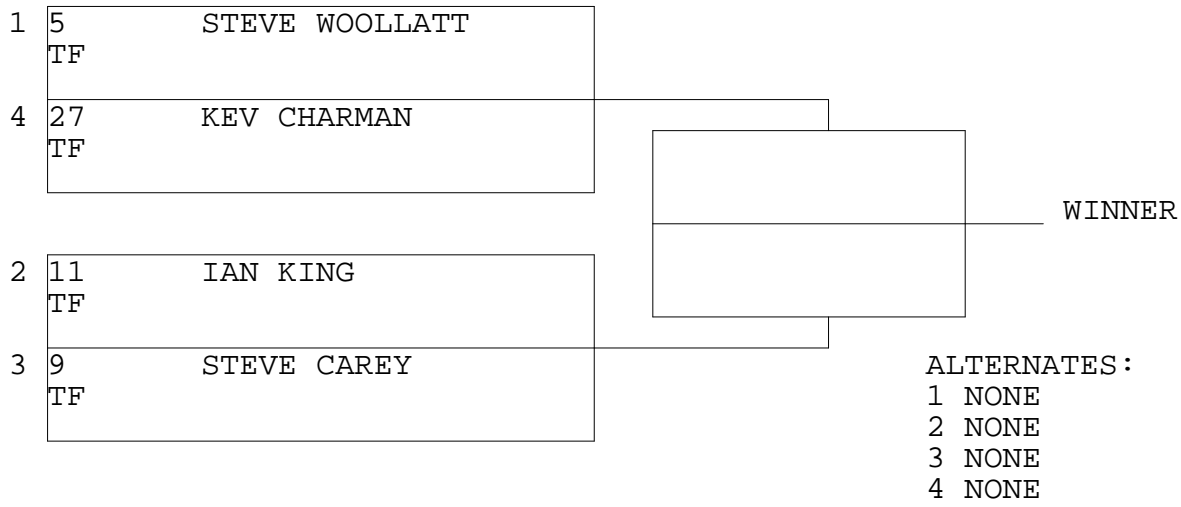

UEM TOP FUEL BIKE

TSI RACENET SYSTEM
PROGRESSIVE LADDER FOR 4 CARS

29/05/2011
16:46:47

OFFICIAL