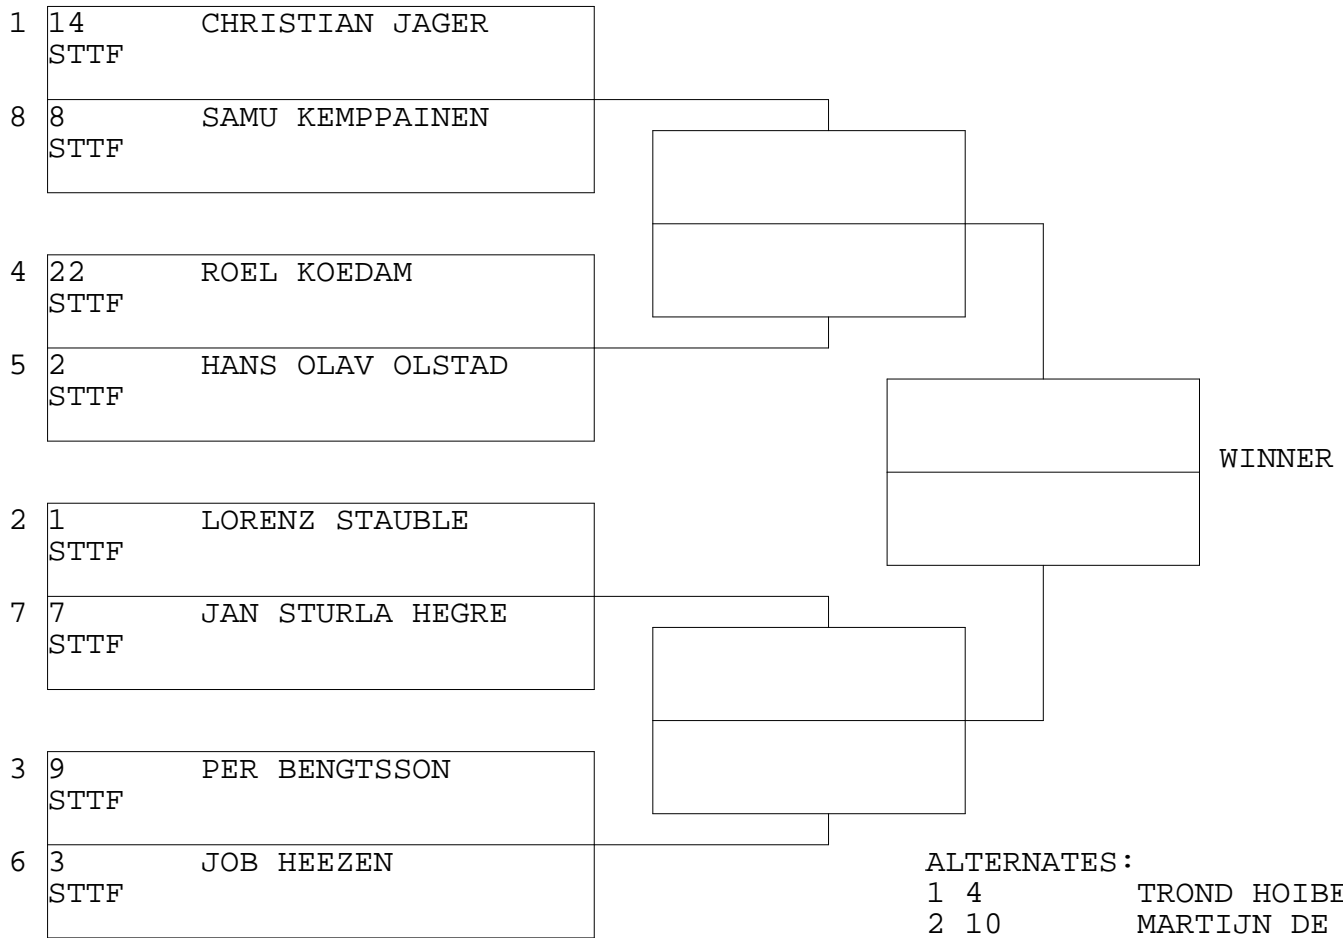

UEM SUPER TWIN BK

TSI RACENET SYSTEM
 PROGRESSIVE LADDER FOR 8 CARS

29/05/2011
 16:35:01

ALTERNATES :

- 1 4 TROND HOIBERGET
- 2 10 MARTIJN DE HAAS
- 3 16 CHRIS HANNAM
- 4 11 GREGER JOHANSSON

OFFICIAL