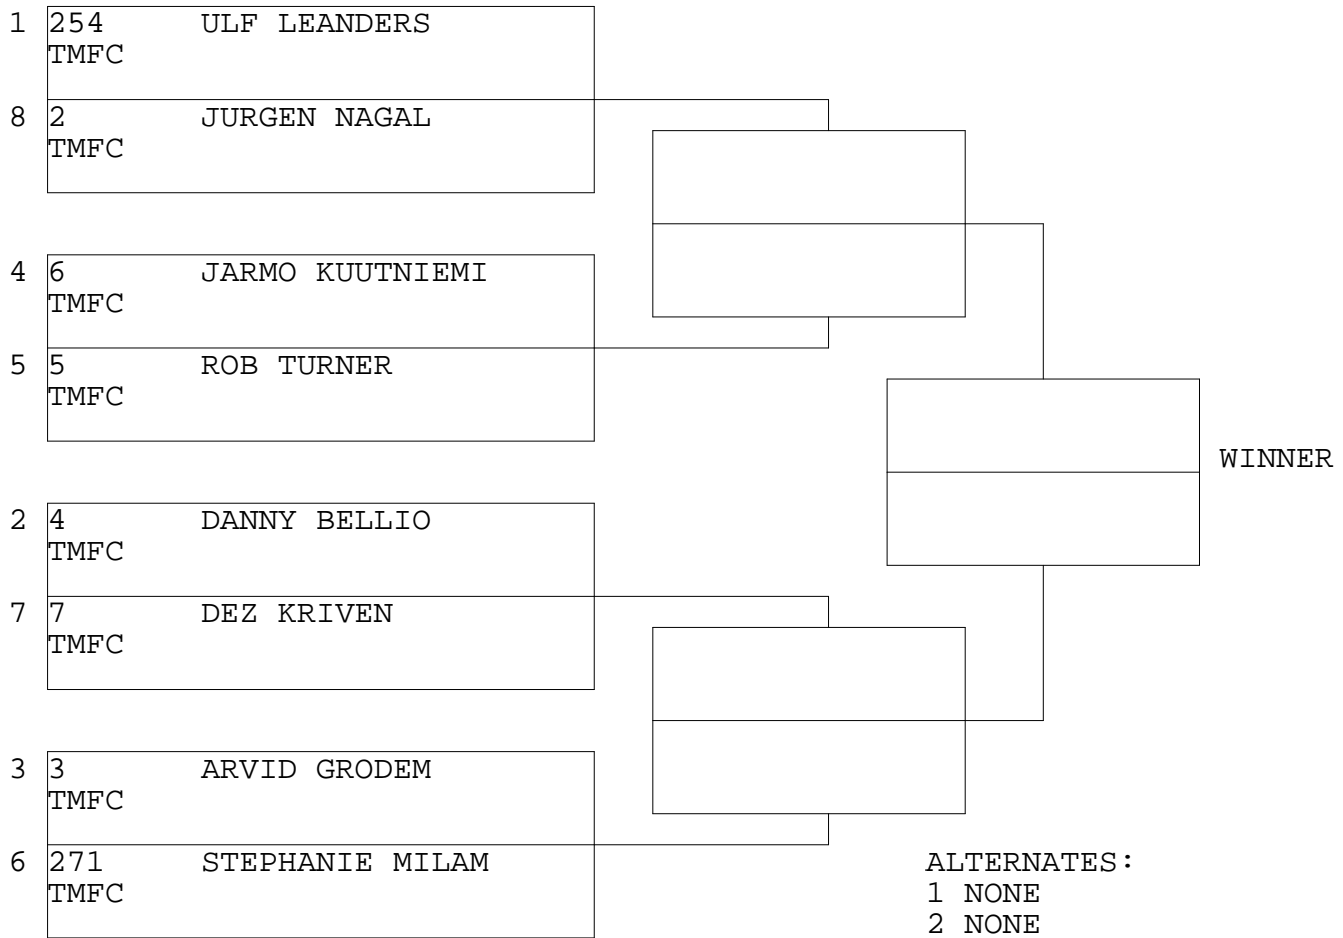

FIA TMFC

TSI RACENET SYSTEM
 PROGRESSIVE LADDER FOR 8 CARS

29/05/2011
 18:06:47

OFFICIAL