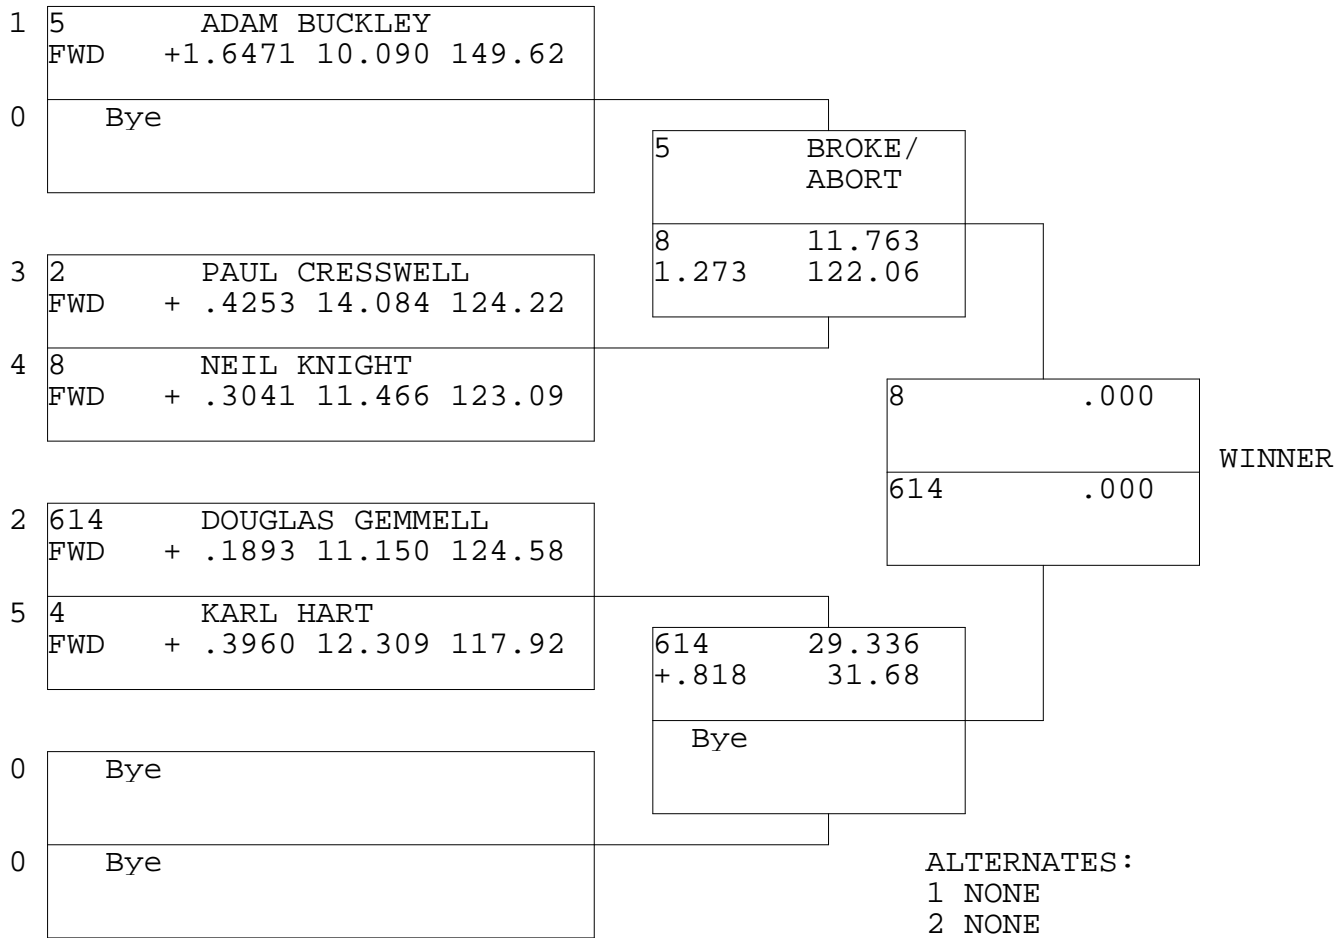

JDS FWD

TSI RACENET SYSTEM
 PROGRESSIVE LADDER FOR 5 CARS

19/06/2011
 15:55:12

OFFICIAL