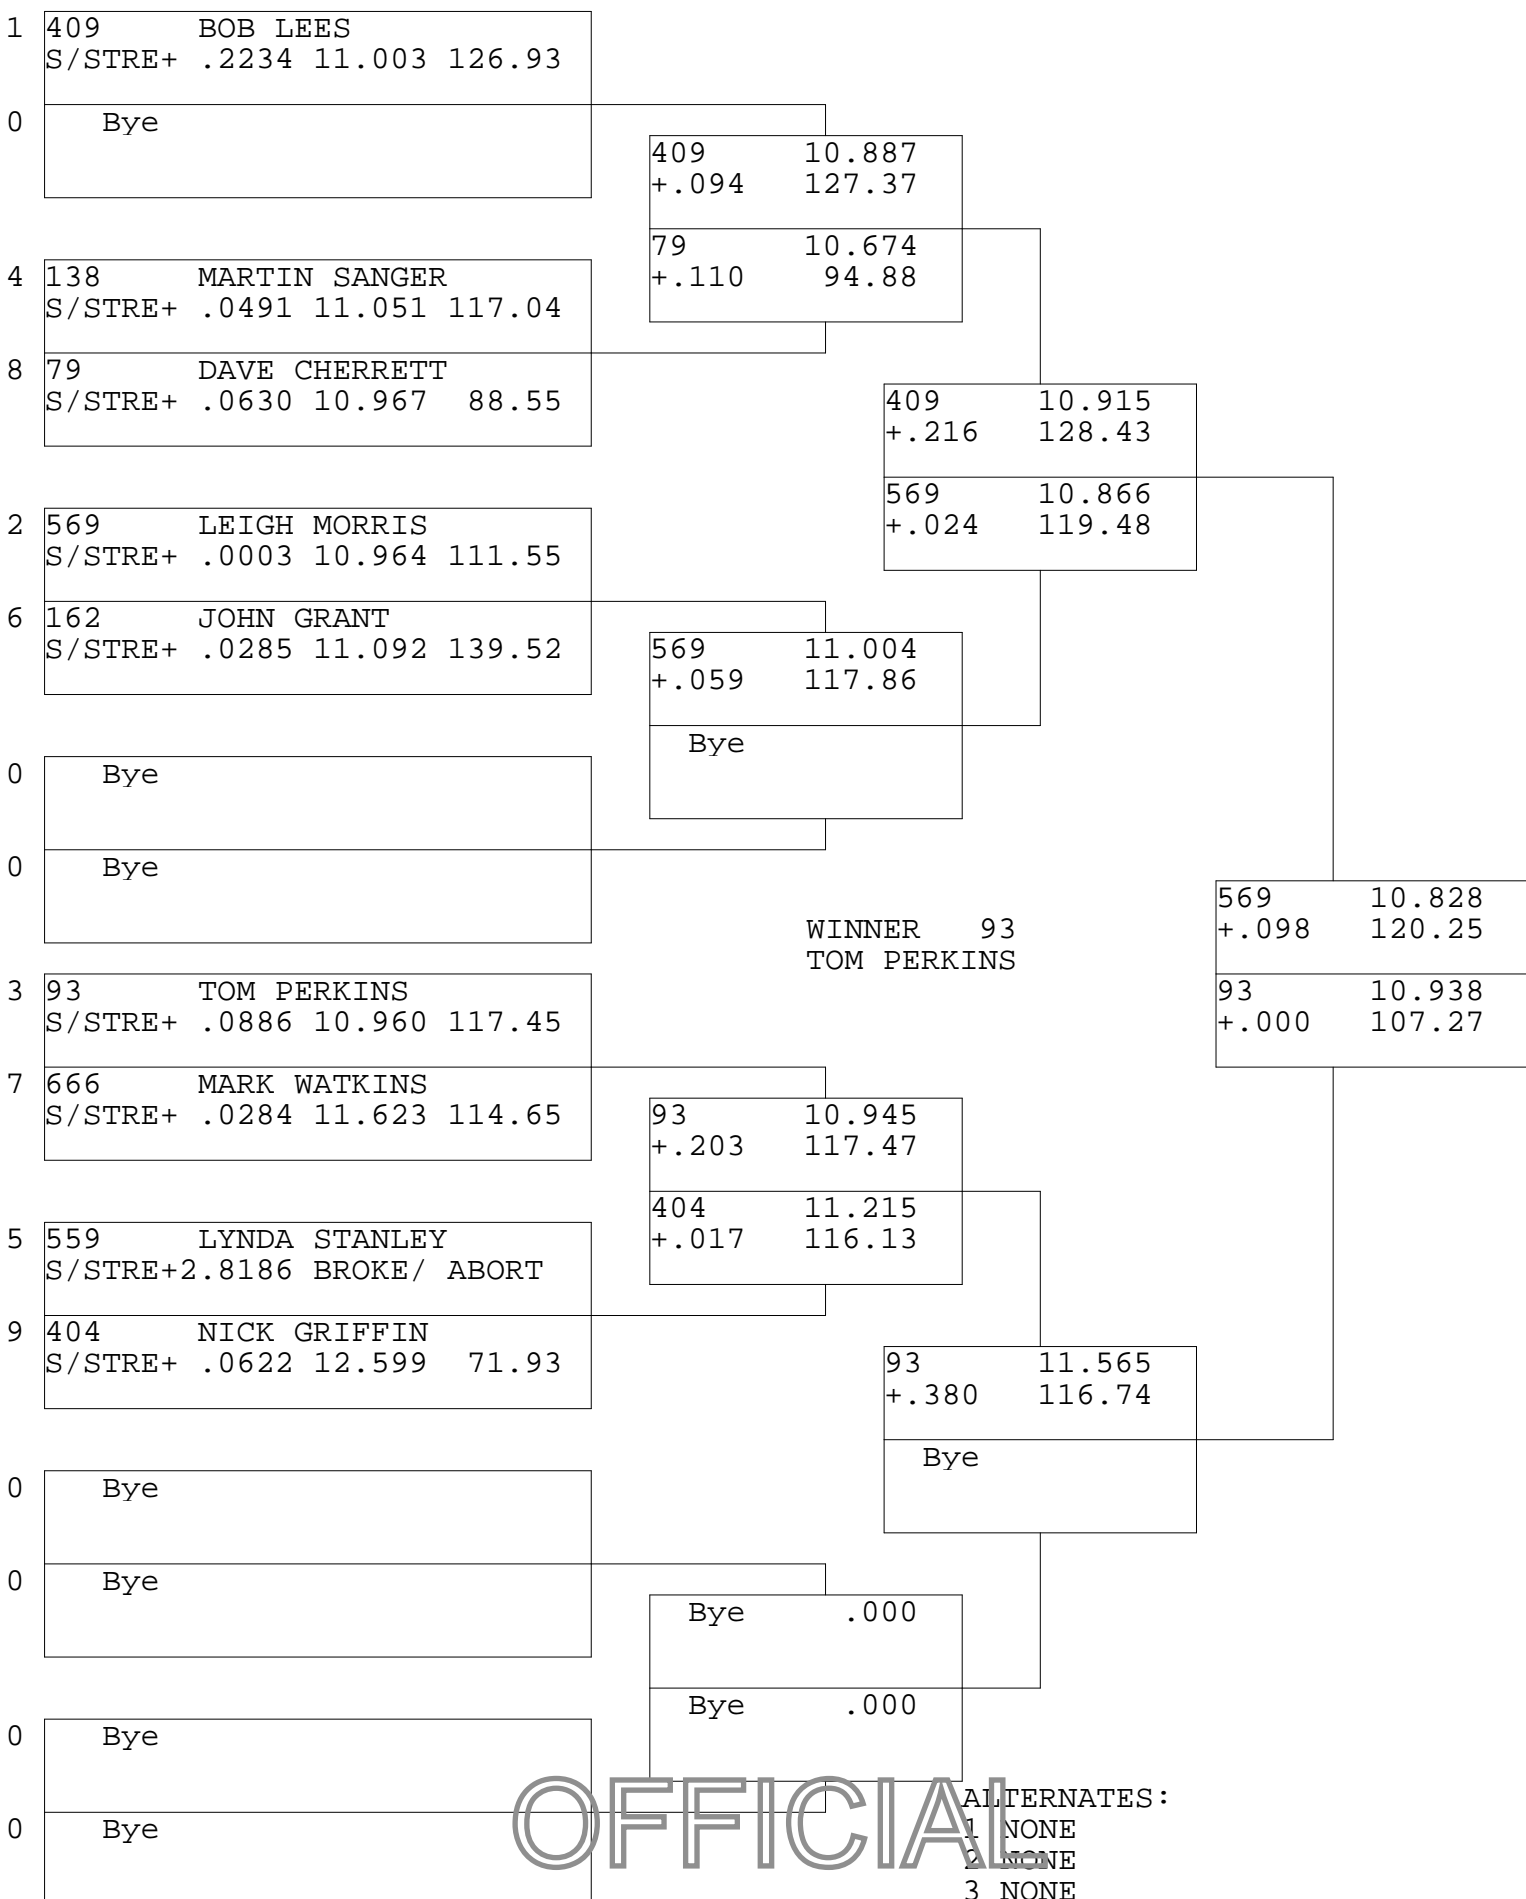

SUPER STREET

TSI RACENET SYSTEM
PROGRESSIVE LADDER FOR 9 CARS

11/09/2011
19:50:48

OFFICIAL