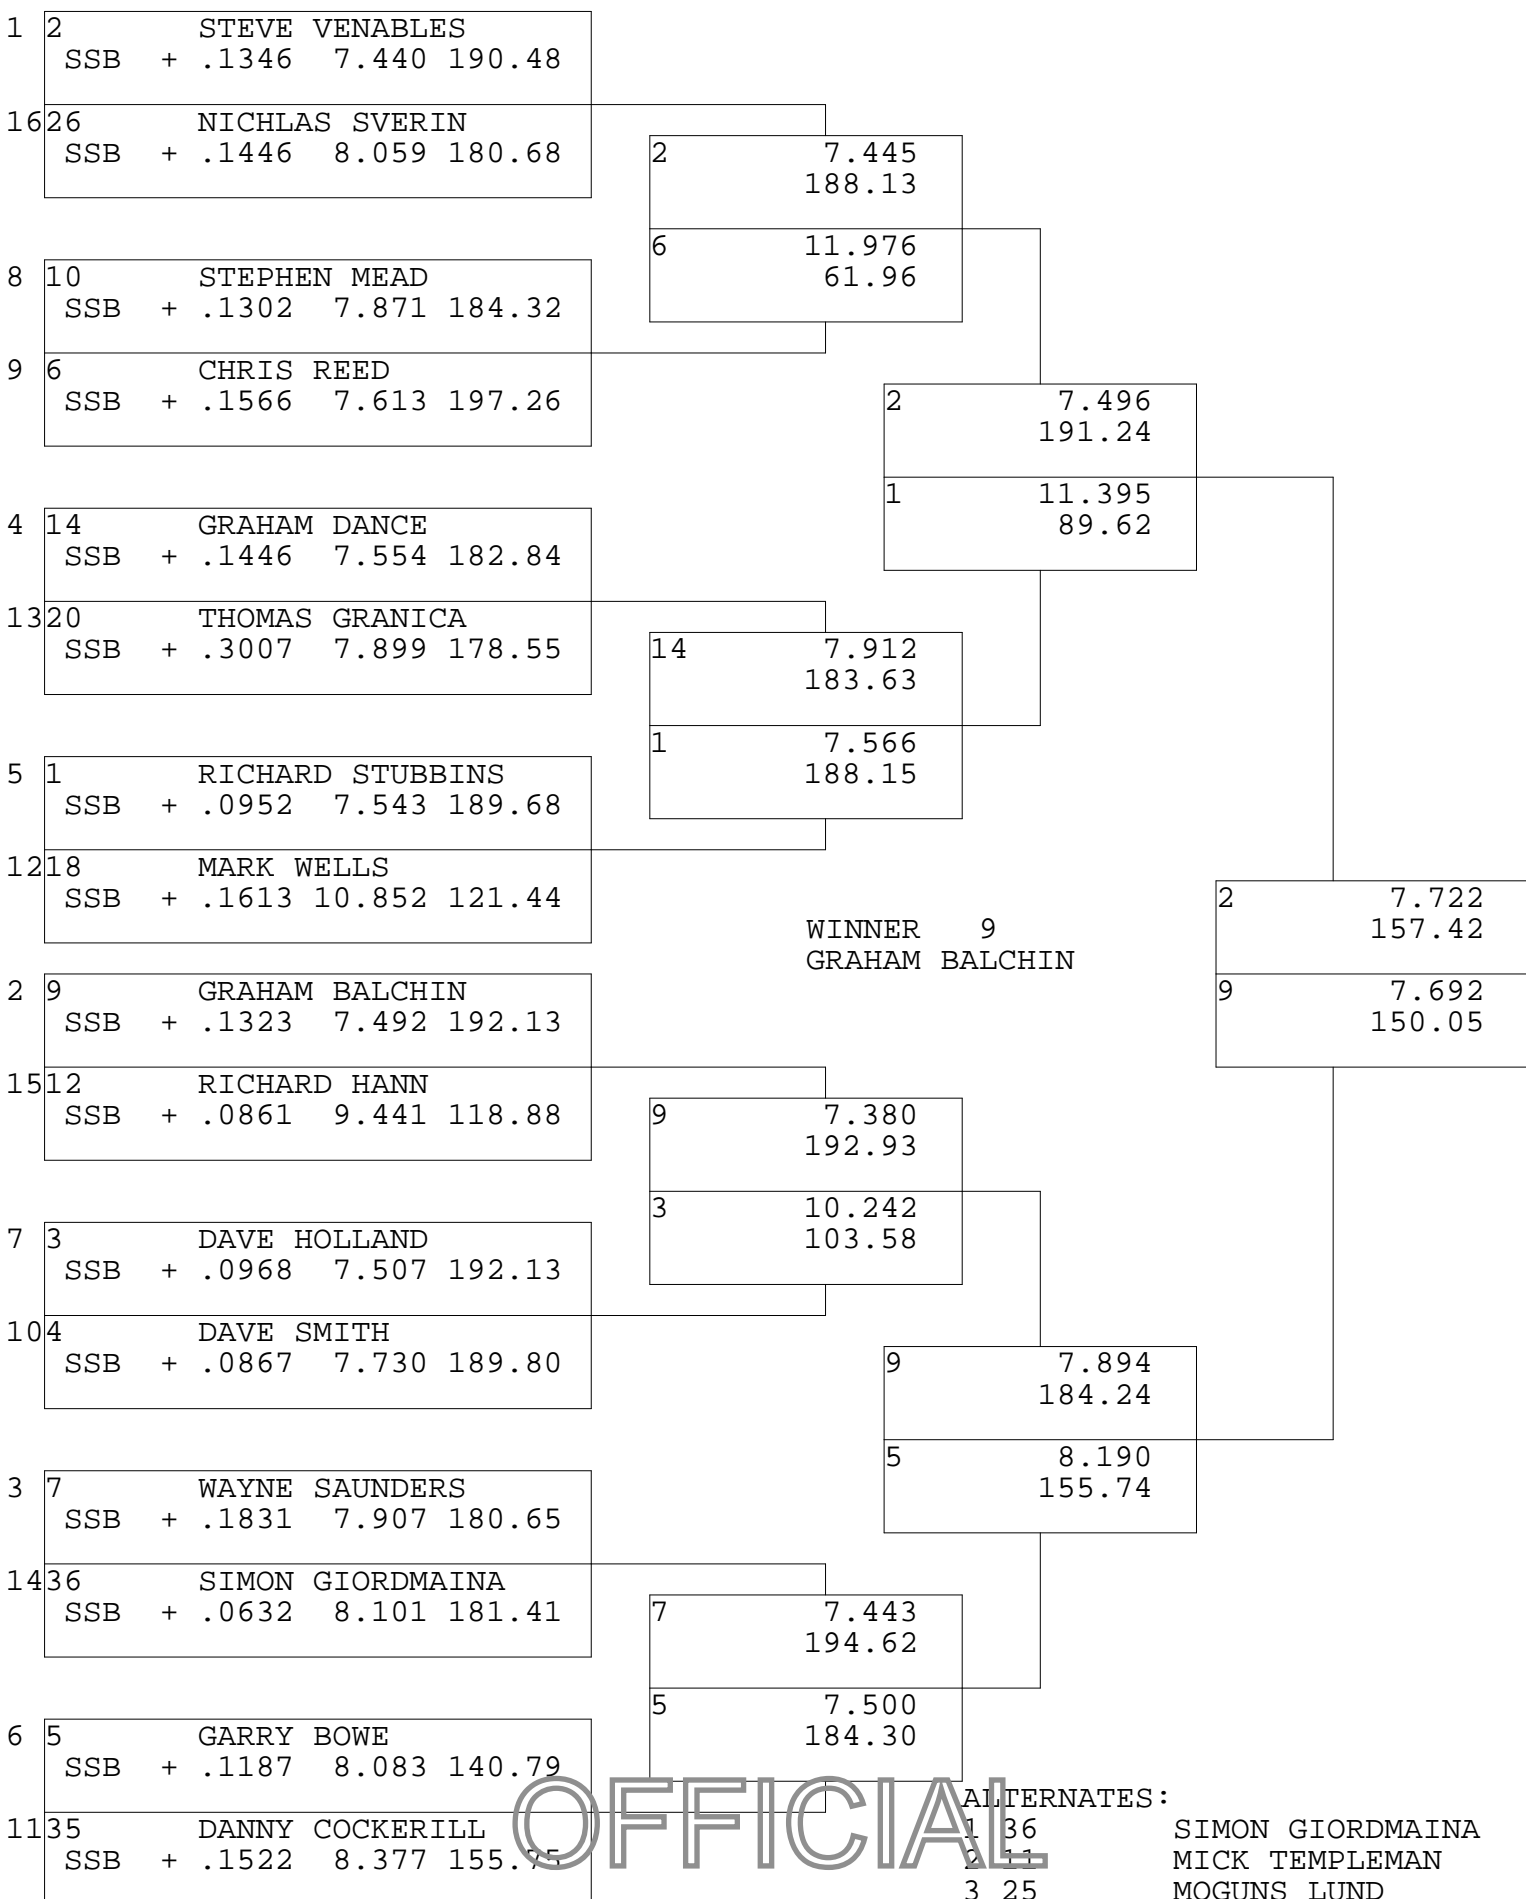

SUPER STREET BIKE

TSI RACENET SYSTEM
PROGRESSIVE LADDER FOR 16 CARS

11/09/2011
17:18:38

OFFICIAL