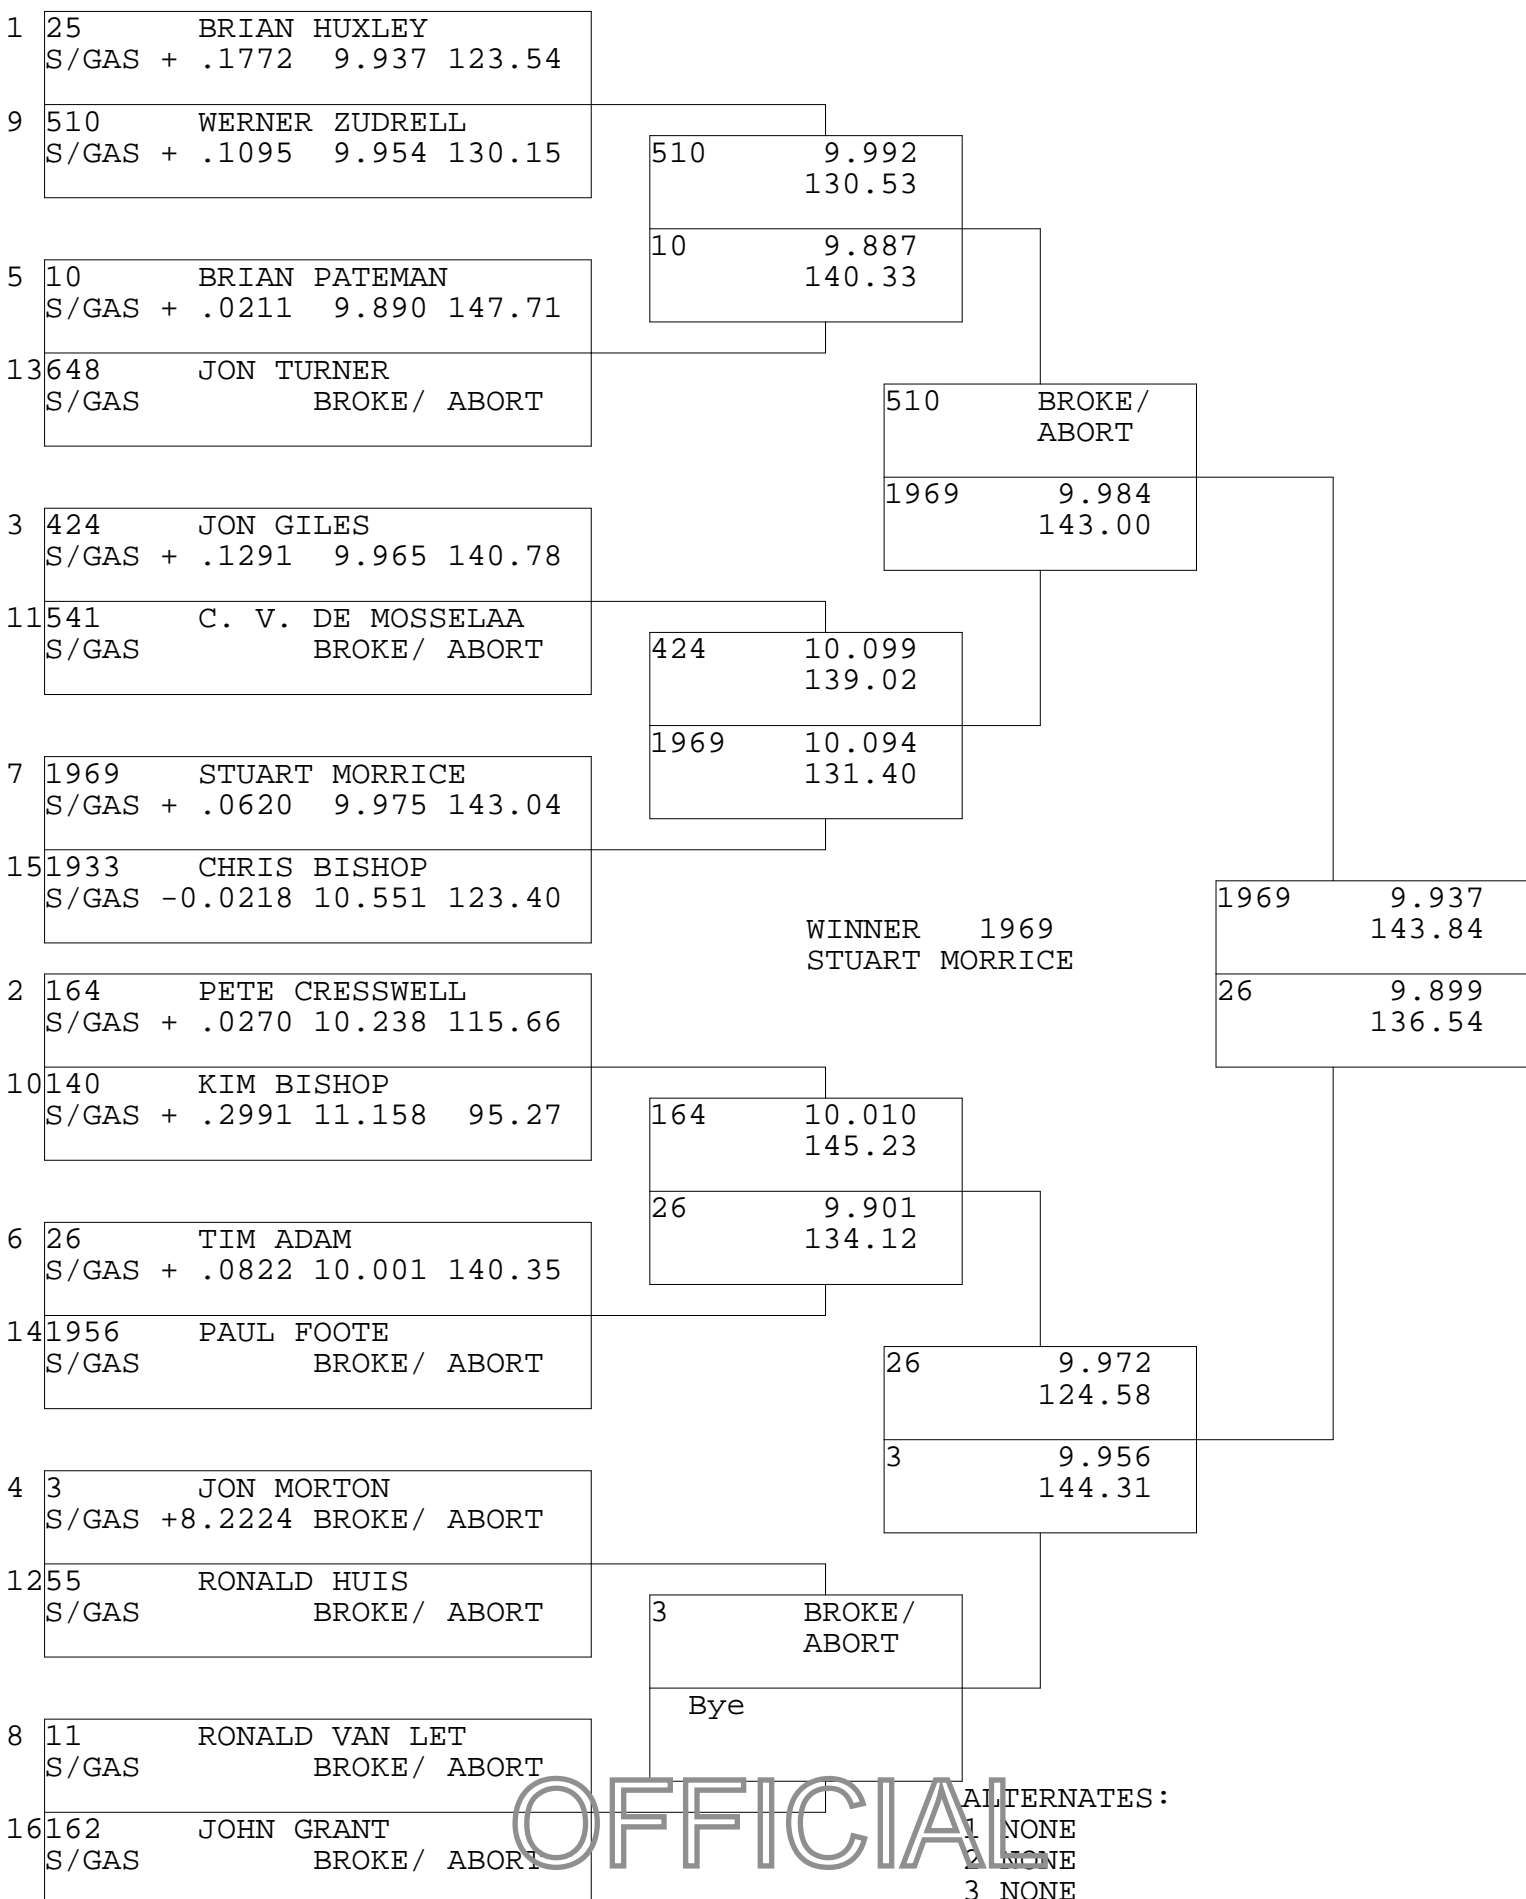

SUPER GAS

TSI RACENET SYSTEM
PROGRESSIVE LADDER FOR 16 CARS

11/09/2011
19:53:19

OFFICIAL ALTERNATES:
1 NONE
2 NONE
3 NONE
4 NONE