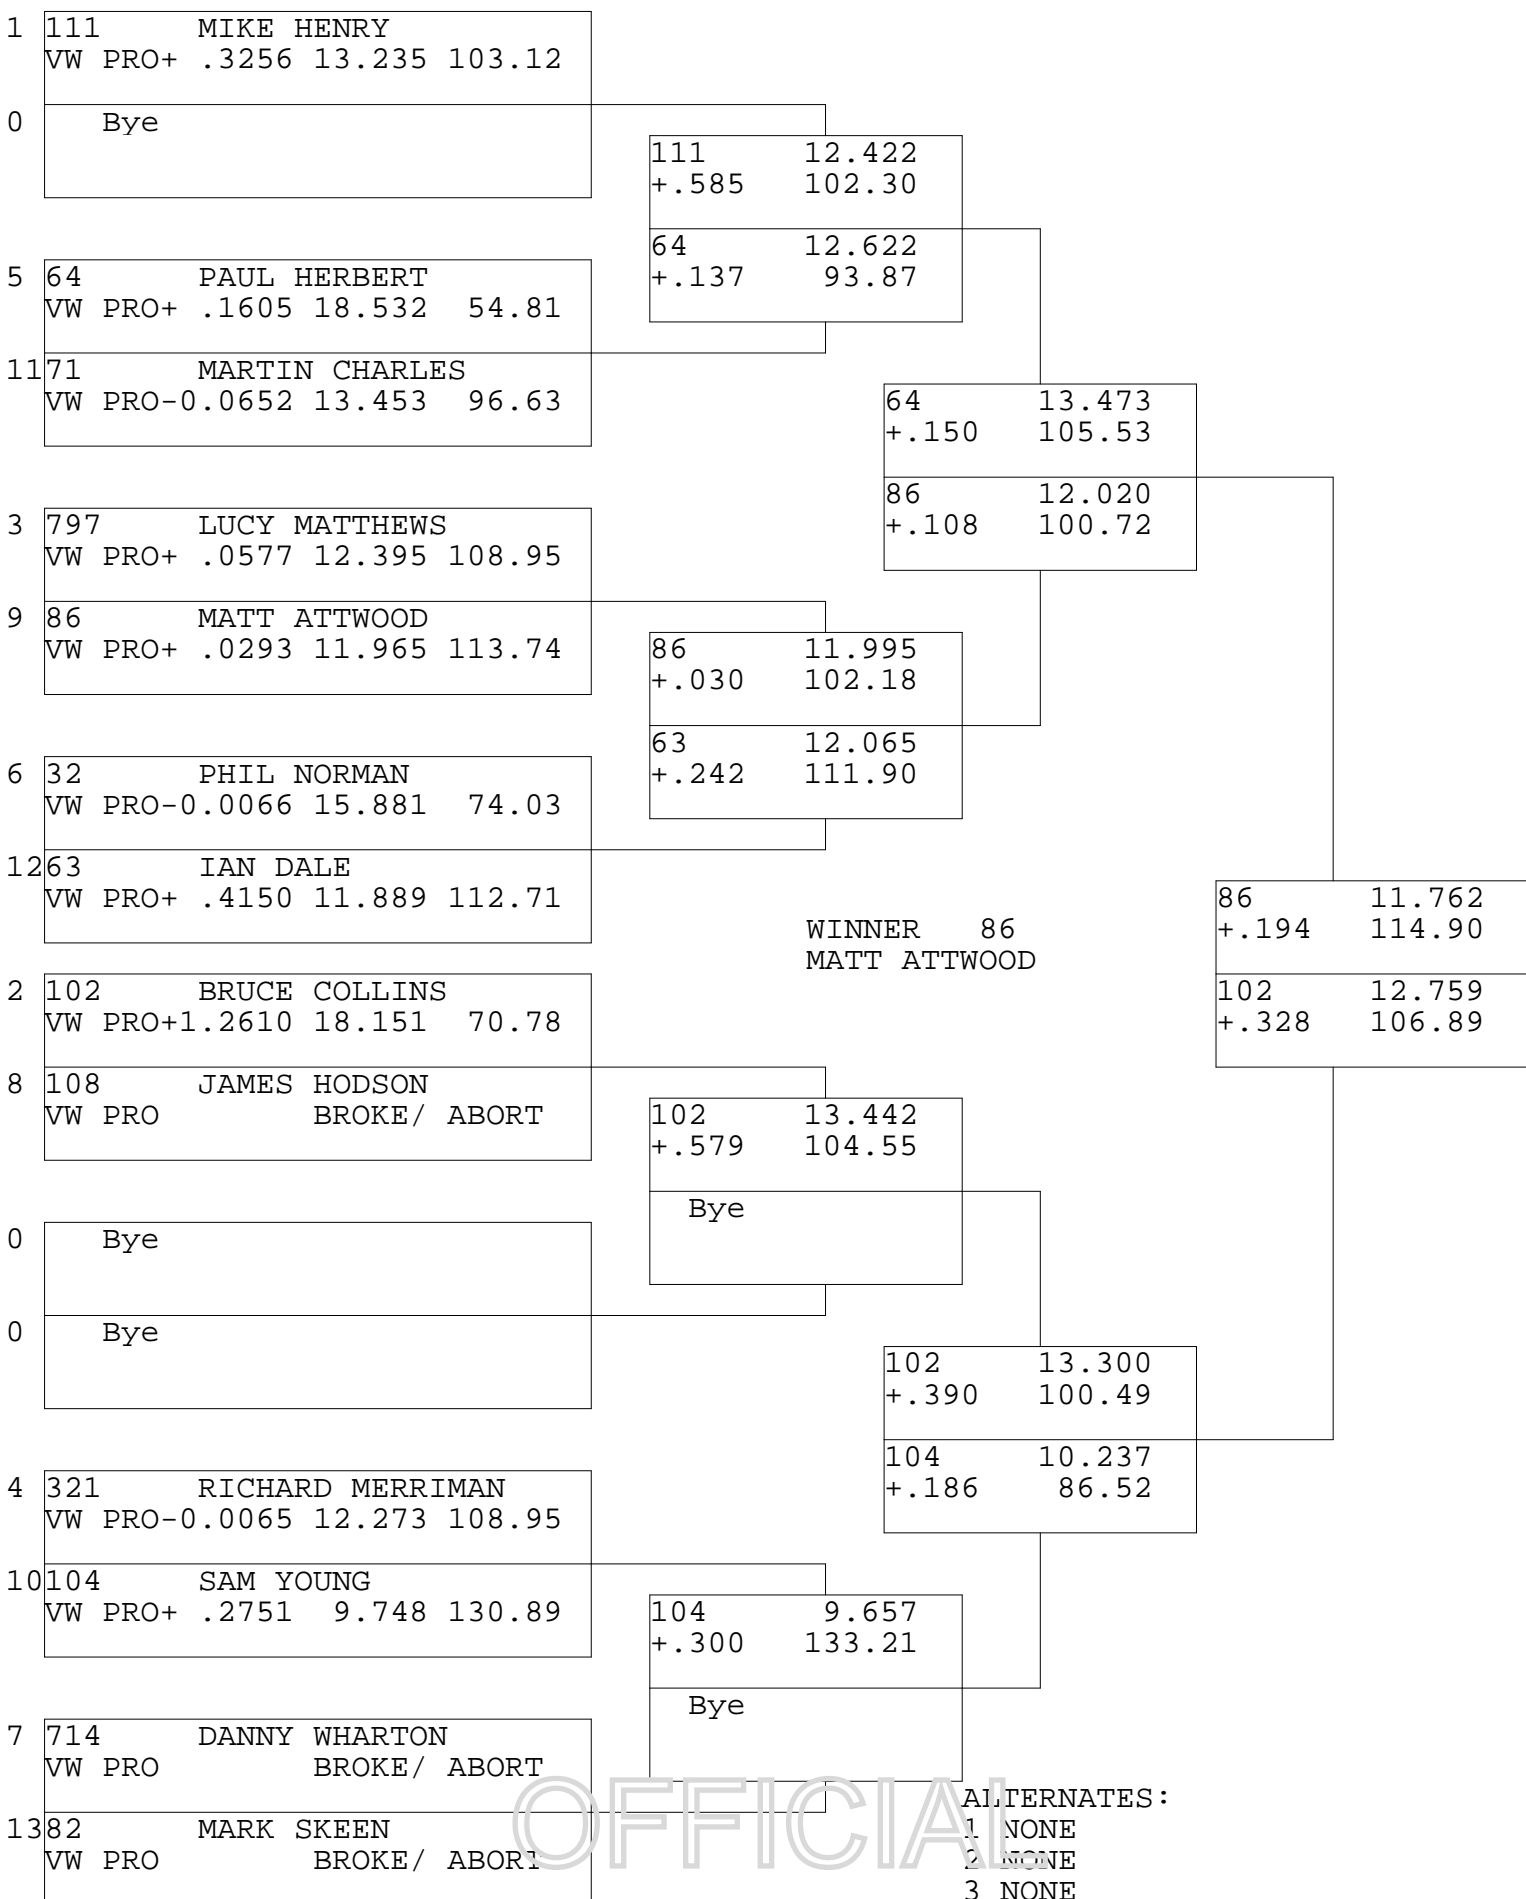

VW PRO

TSI RACENET SYSTEM
PROGRESSIVE LADDER FOR 13 CARS

24/07/2011
17:05:02

ALTERNATES:
1 NONE
2 NONE
3 NONE
4 NONE