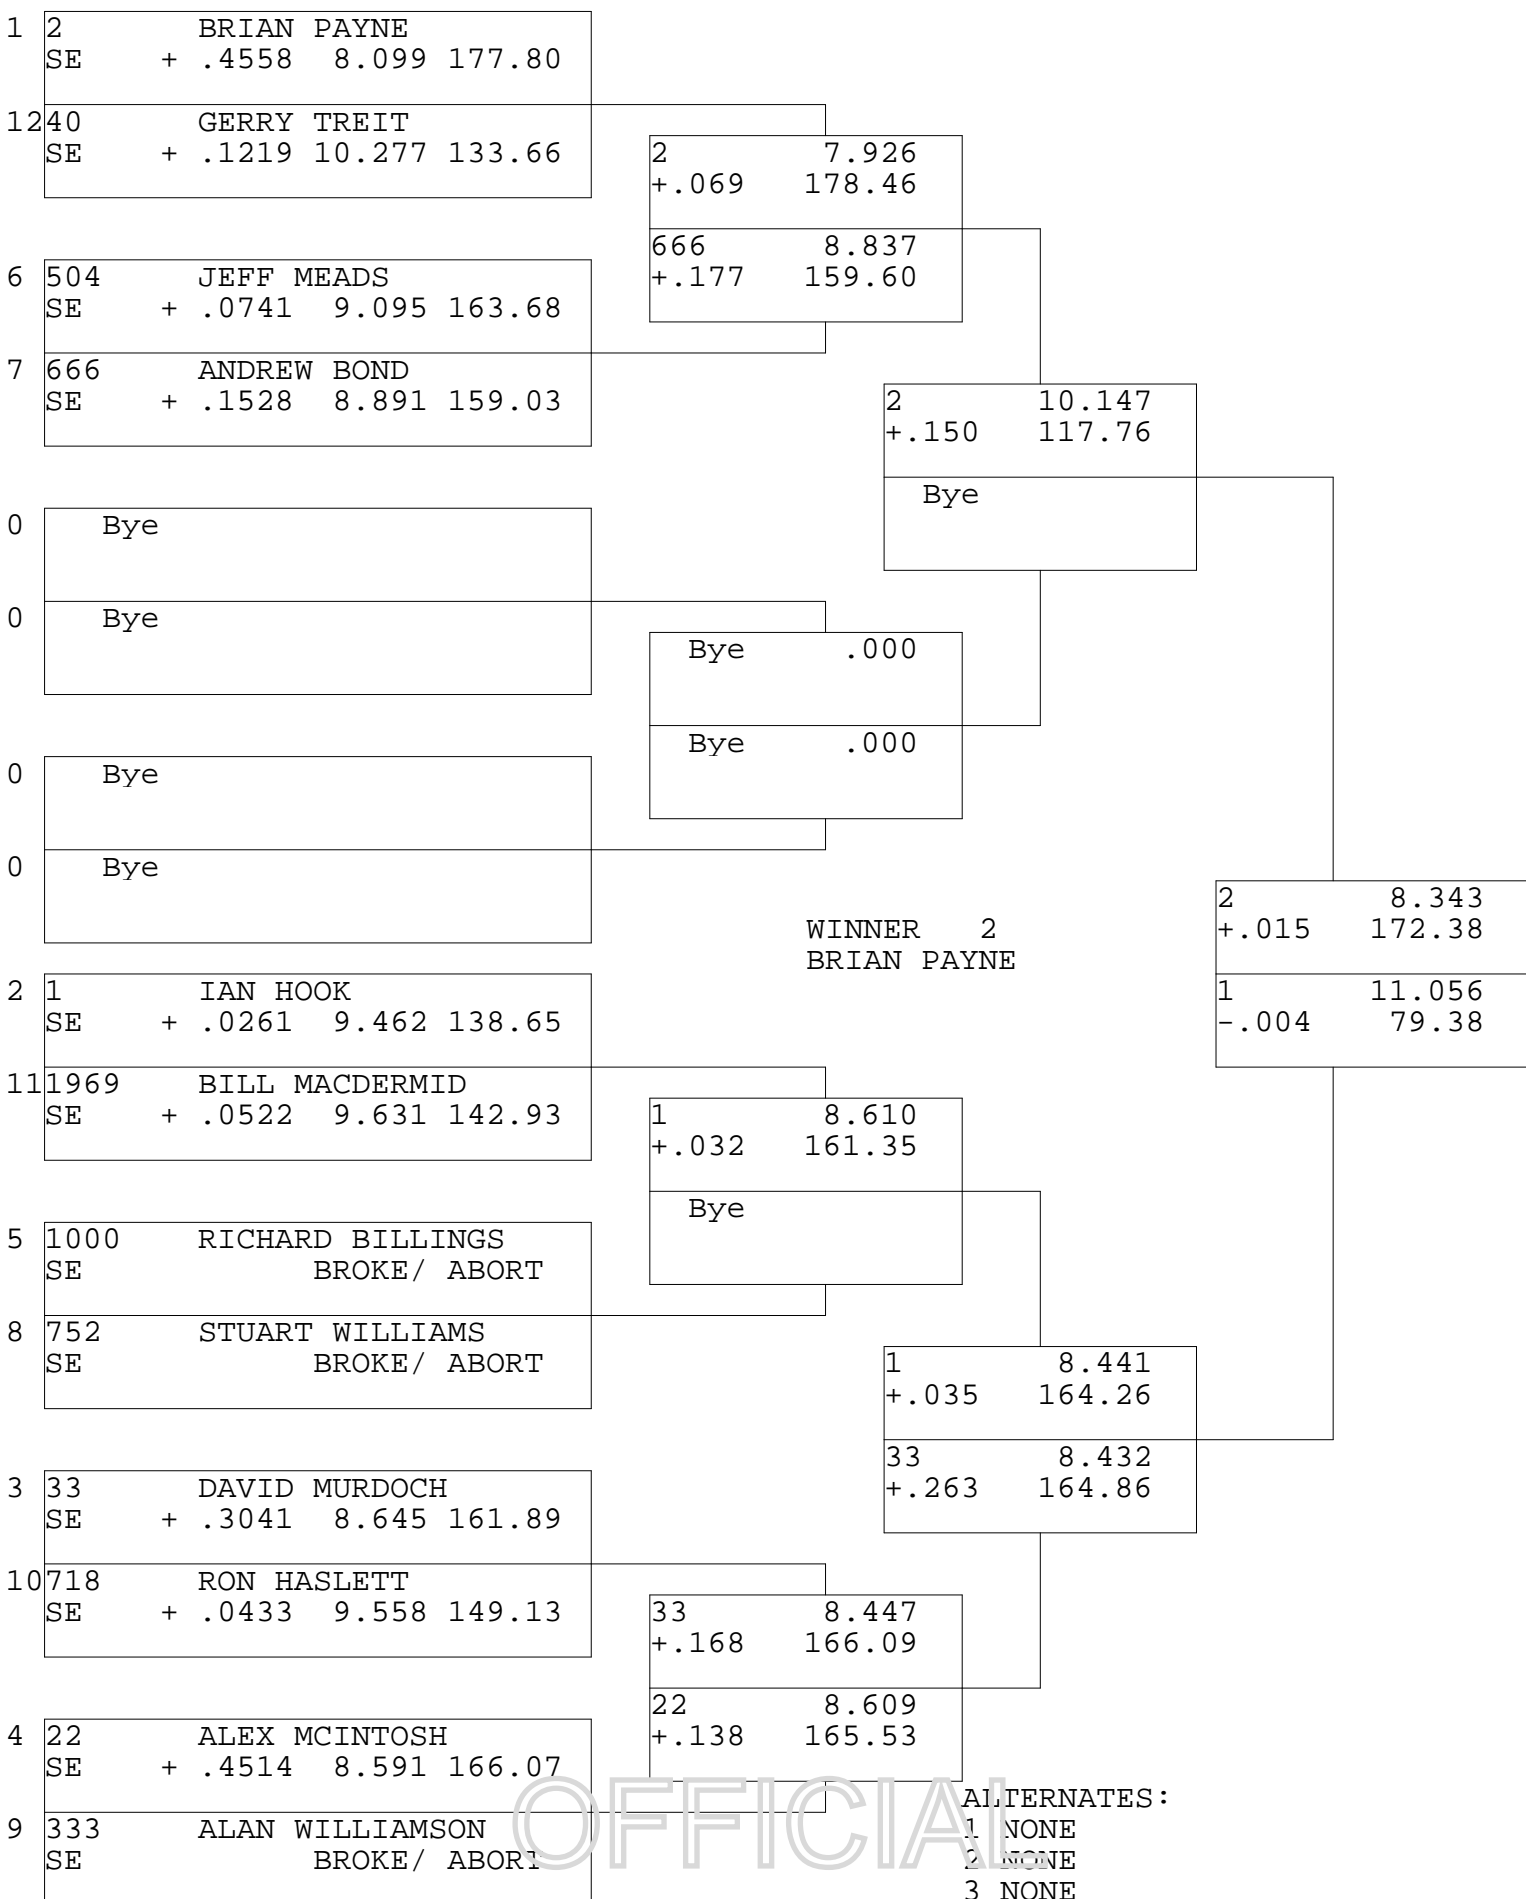

STREET ELIMINATOR

TSI RACENET SYSTEM
PROGRESSIVE LADDER FOR 12 CARS

24/07/2011
17:05:44

ALTERNATES:
1 NONE
2 NONE
3 NONE
4 NONE