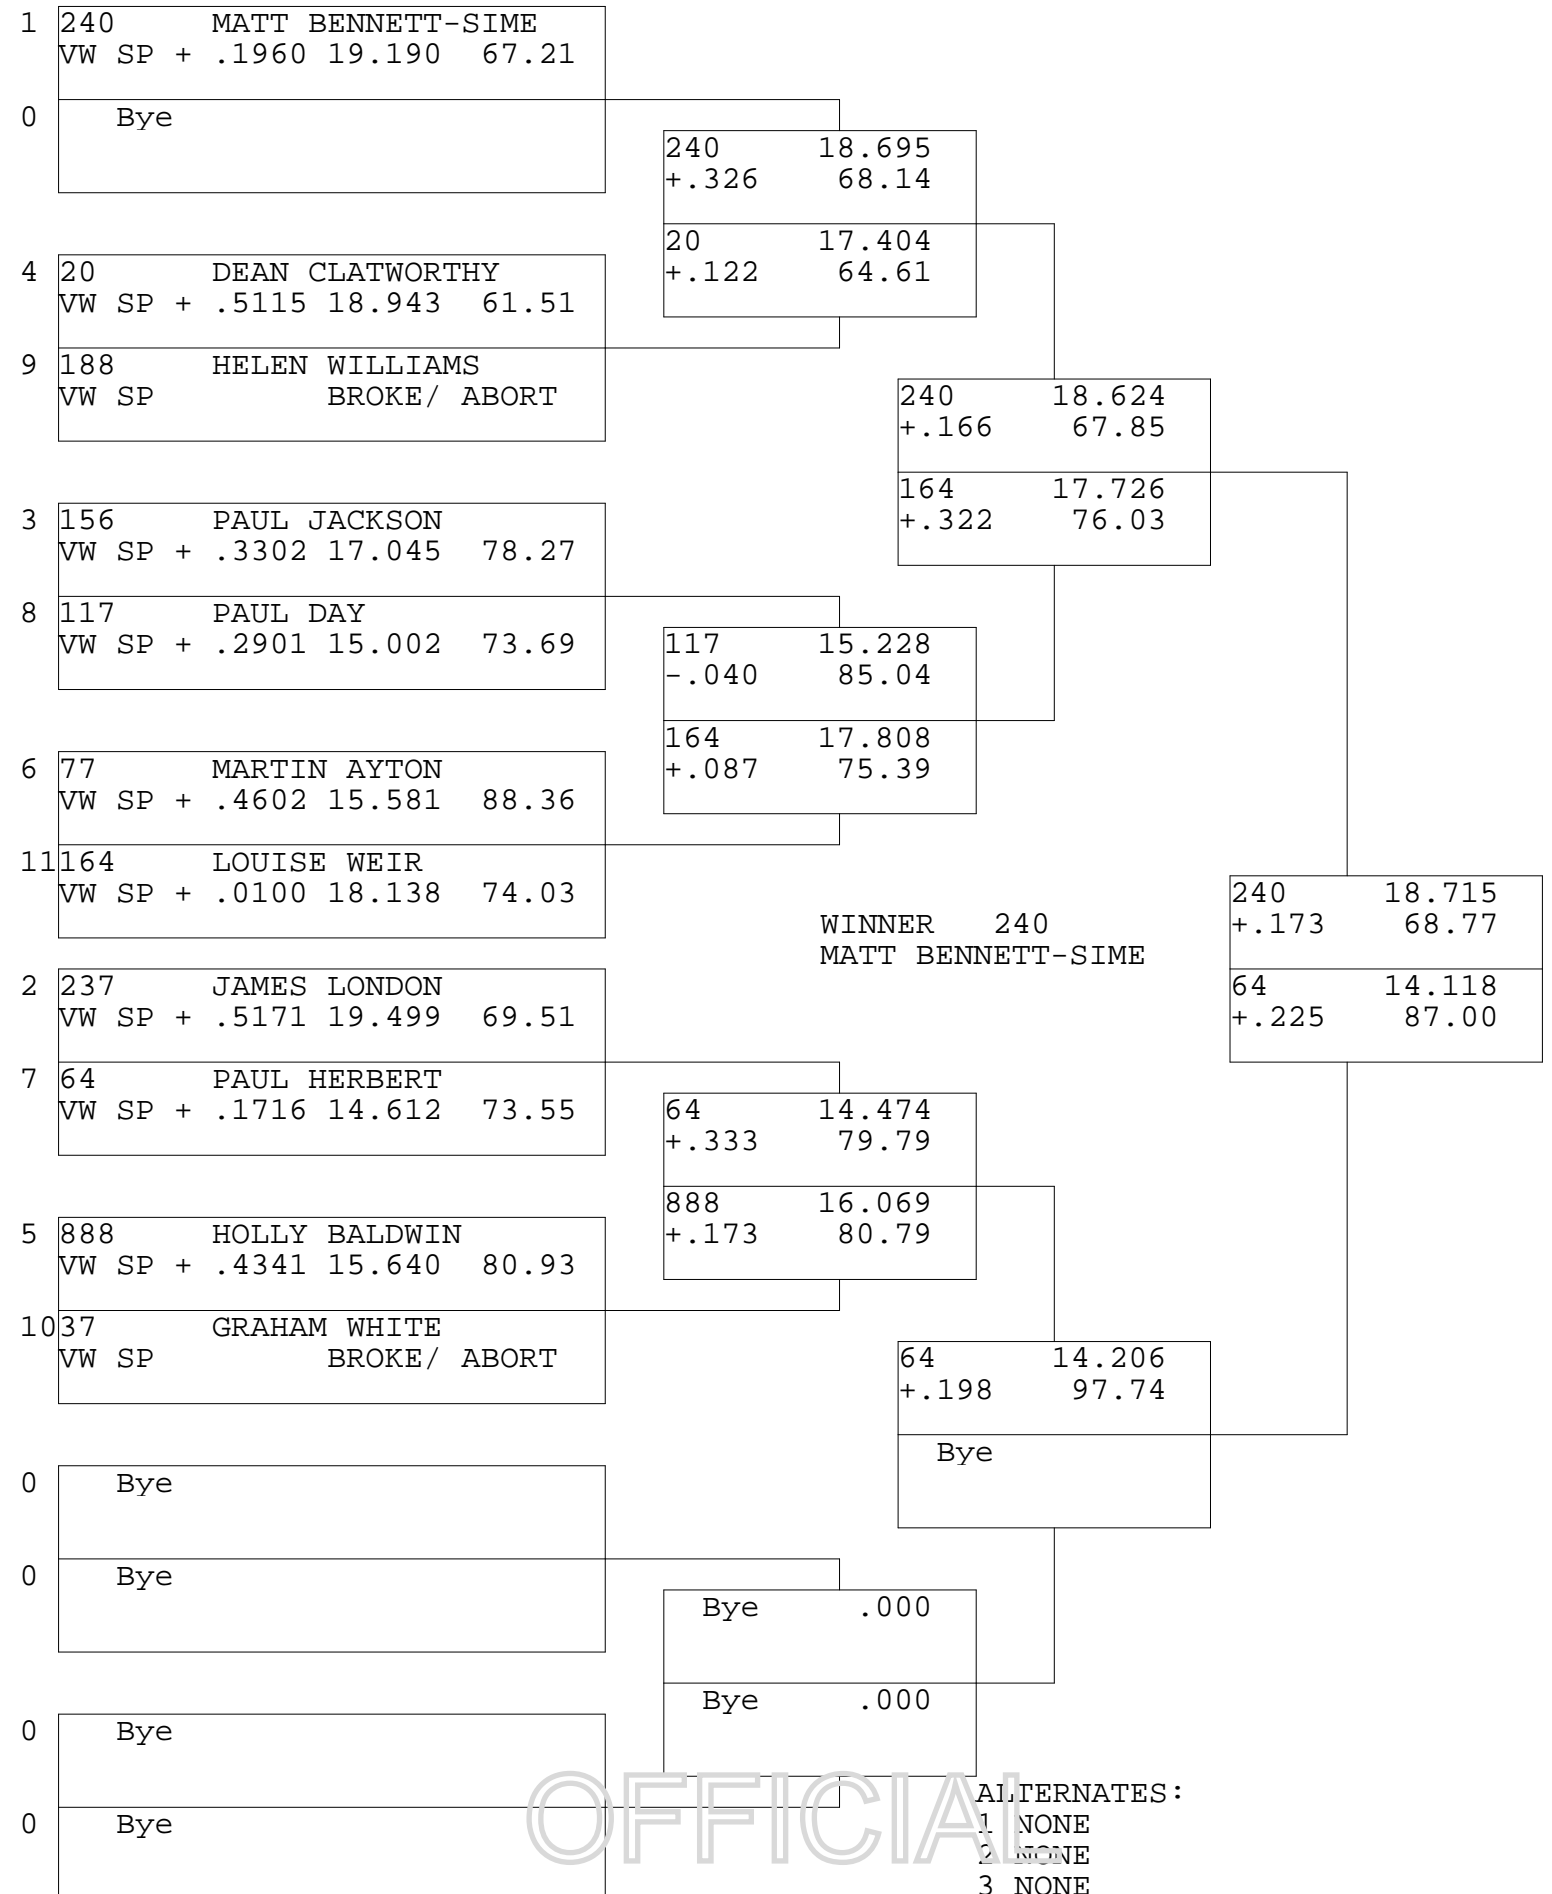

VW SPORTSMAN

TSI RACENET SYSTEM  
PROGRESSIVE LADDER FOR 11 CARS

08/05/2011  
16:46:13

OFFICIAL