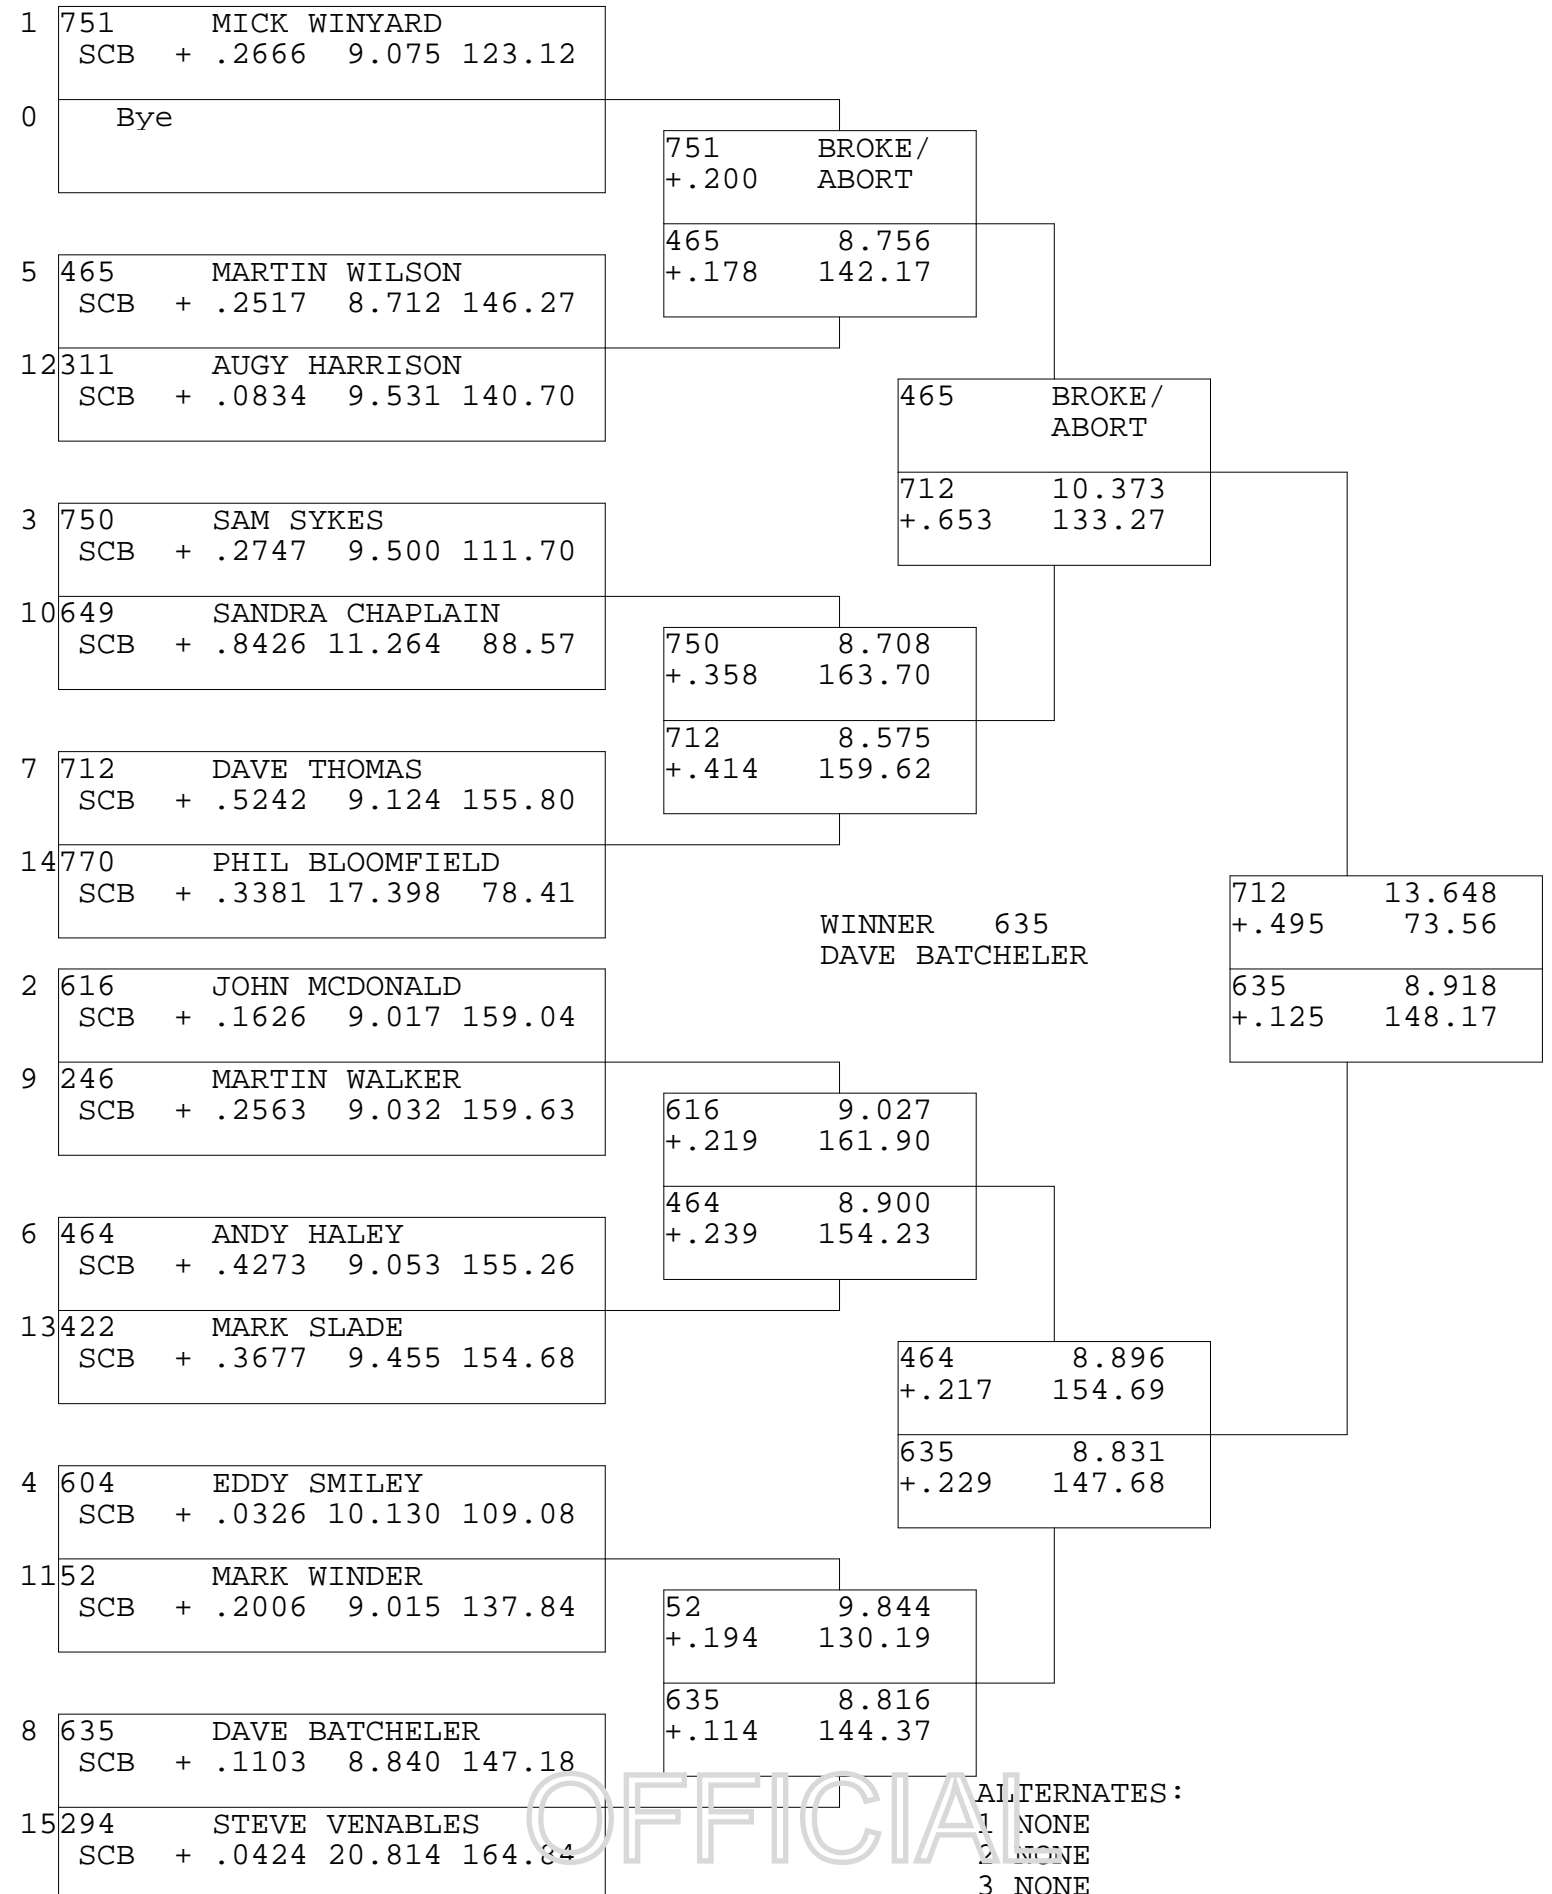

8.50 BIKE

TSI RACENET SYSTEM
PROGRESSIVE LADDER FOR 15 CARS

08/05/2011
16:54:23

ALTERNATES:
1 NONE
2 NONE
3 NONE
4 NONE