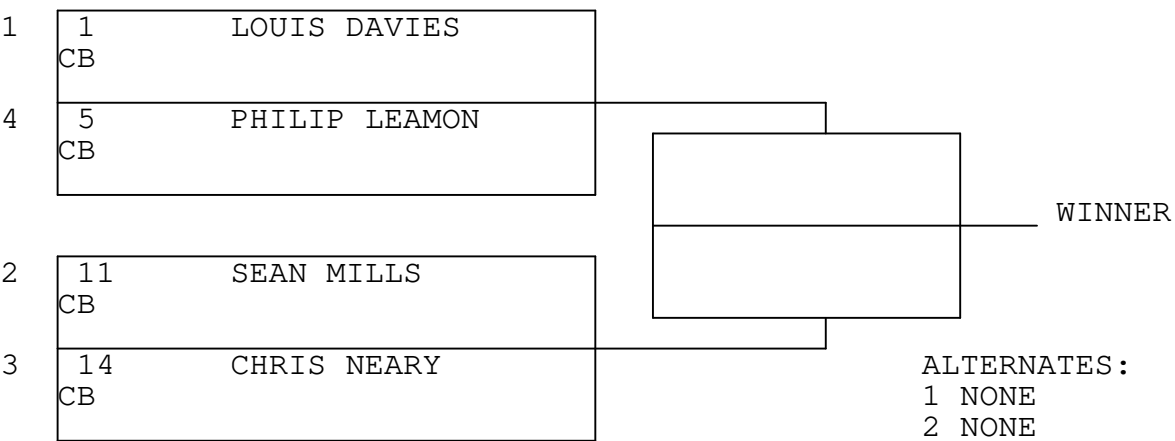

COMP BIKE

TSI RACENET SYSTEM  
PROGRESSIVE LADDER FOR 4 CARS

2021-05-23  
14:14:06

ALTERNATES:  
1 NONE  
2 NONE  
3 NONE  
4 NONE