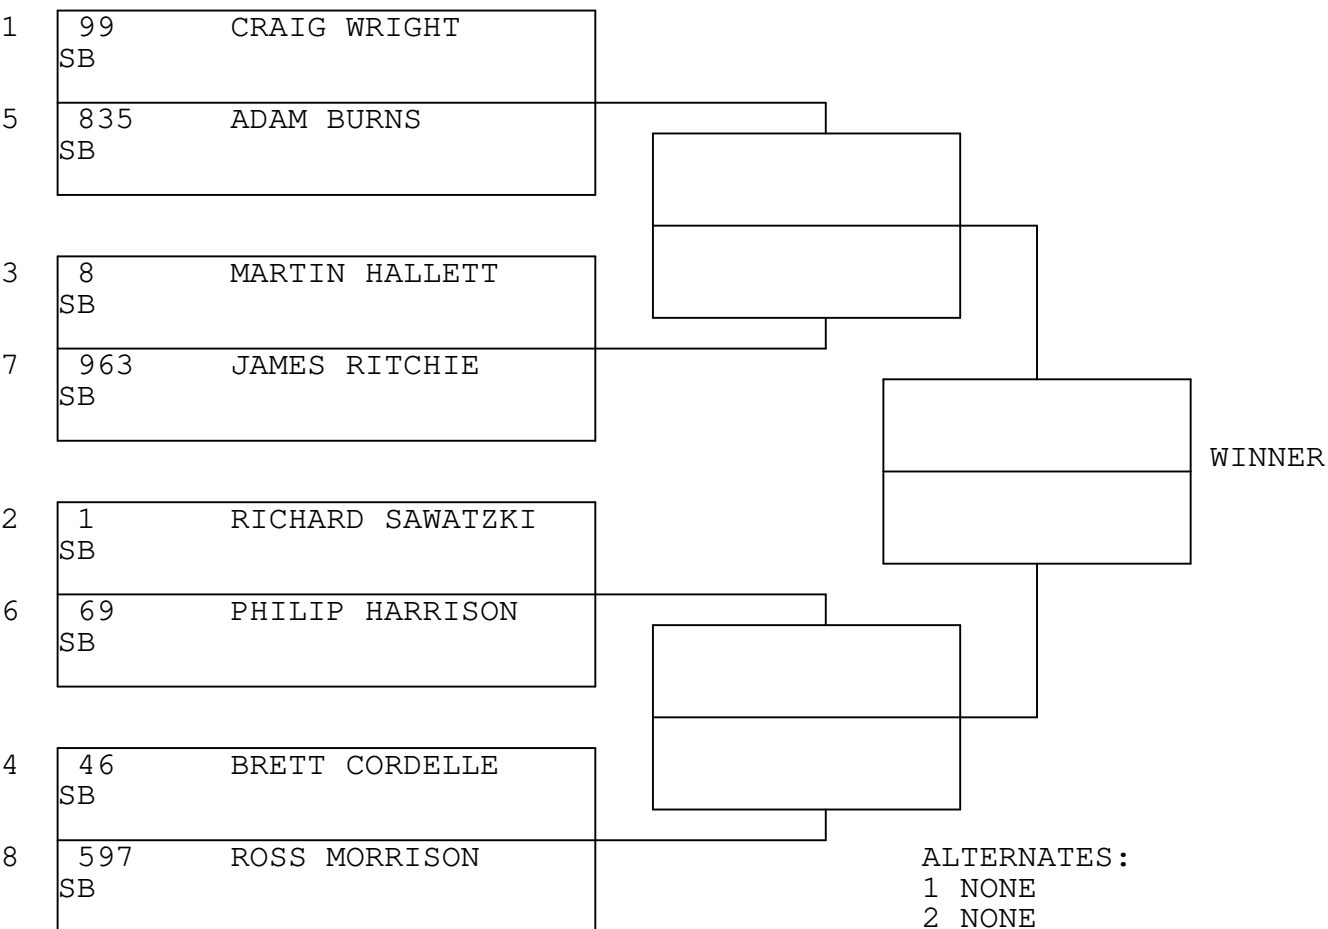

9.50 BIKE

TSI RACENET SYSTEM
 PROGRESSIVE LADDER FOR 8 CARS

2021-05-23
 13:43:59

ALTERNATES :
 1 NONE
 2 NONE
 3 NONE
 4 NONE