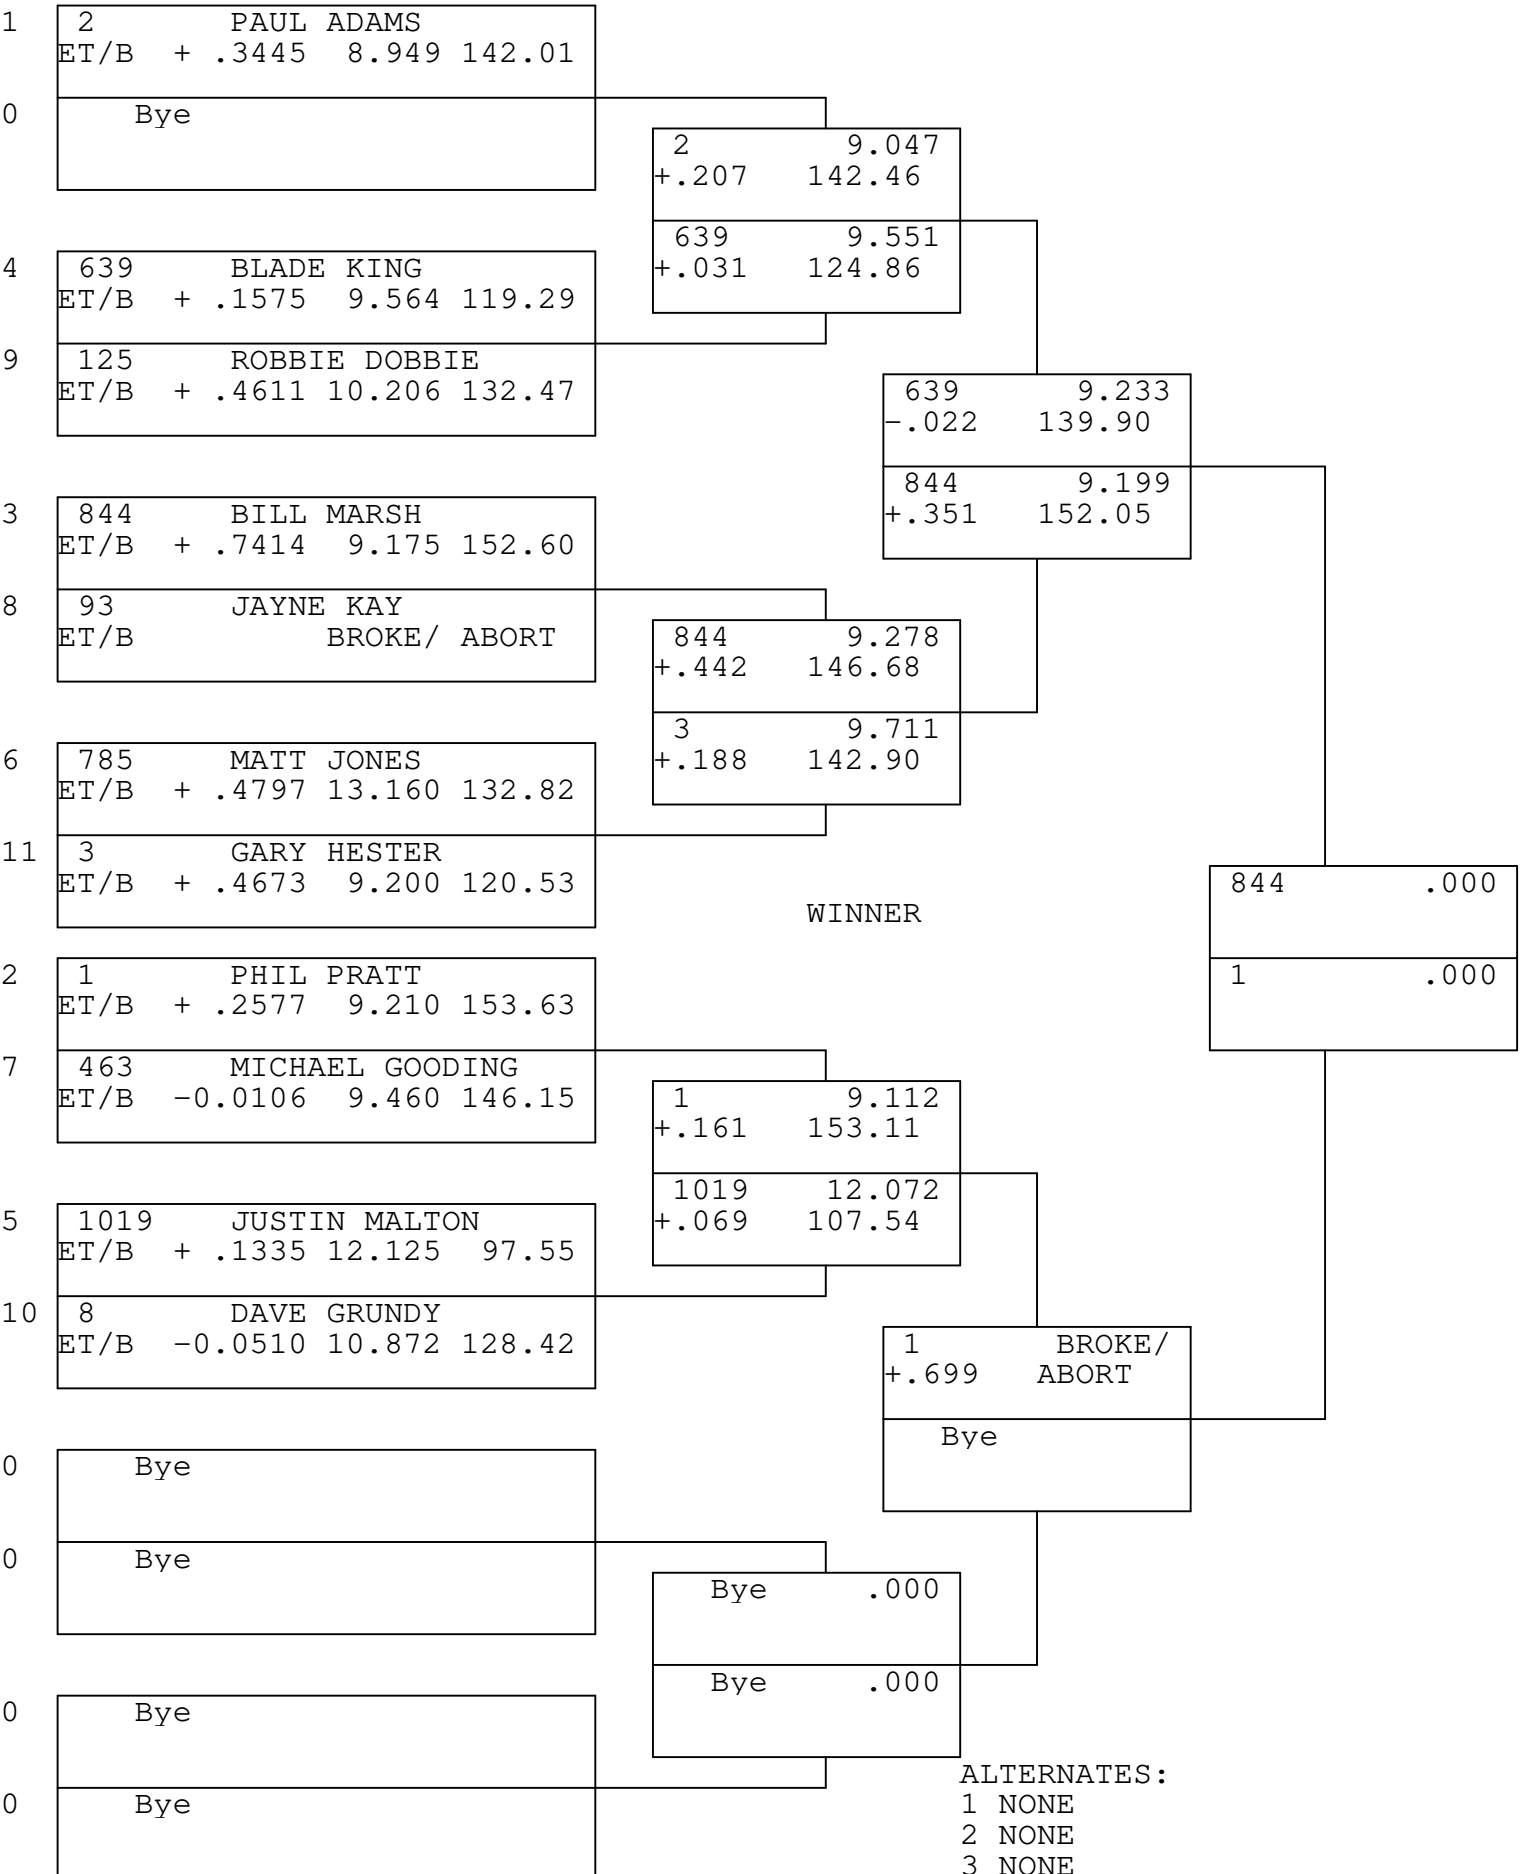

ET BIKE

TSI RACENET SYSTEM  
PROGRESSIVE LADDER FOR 11 CARS

2021-08-22  
19:45:45

ALTERNATES:  
1 NONE  
2 NONE  
3 NONE