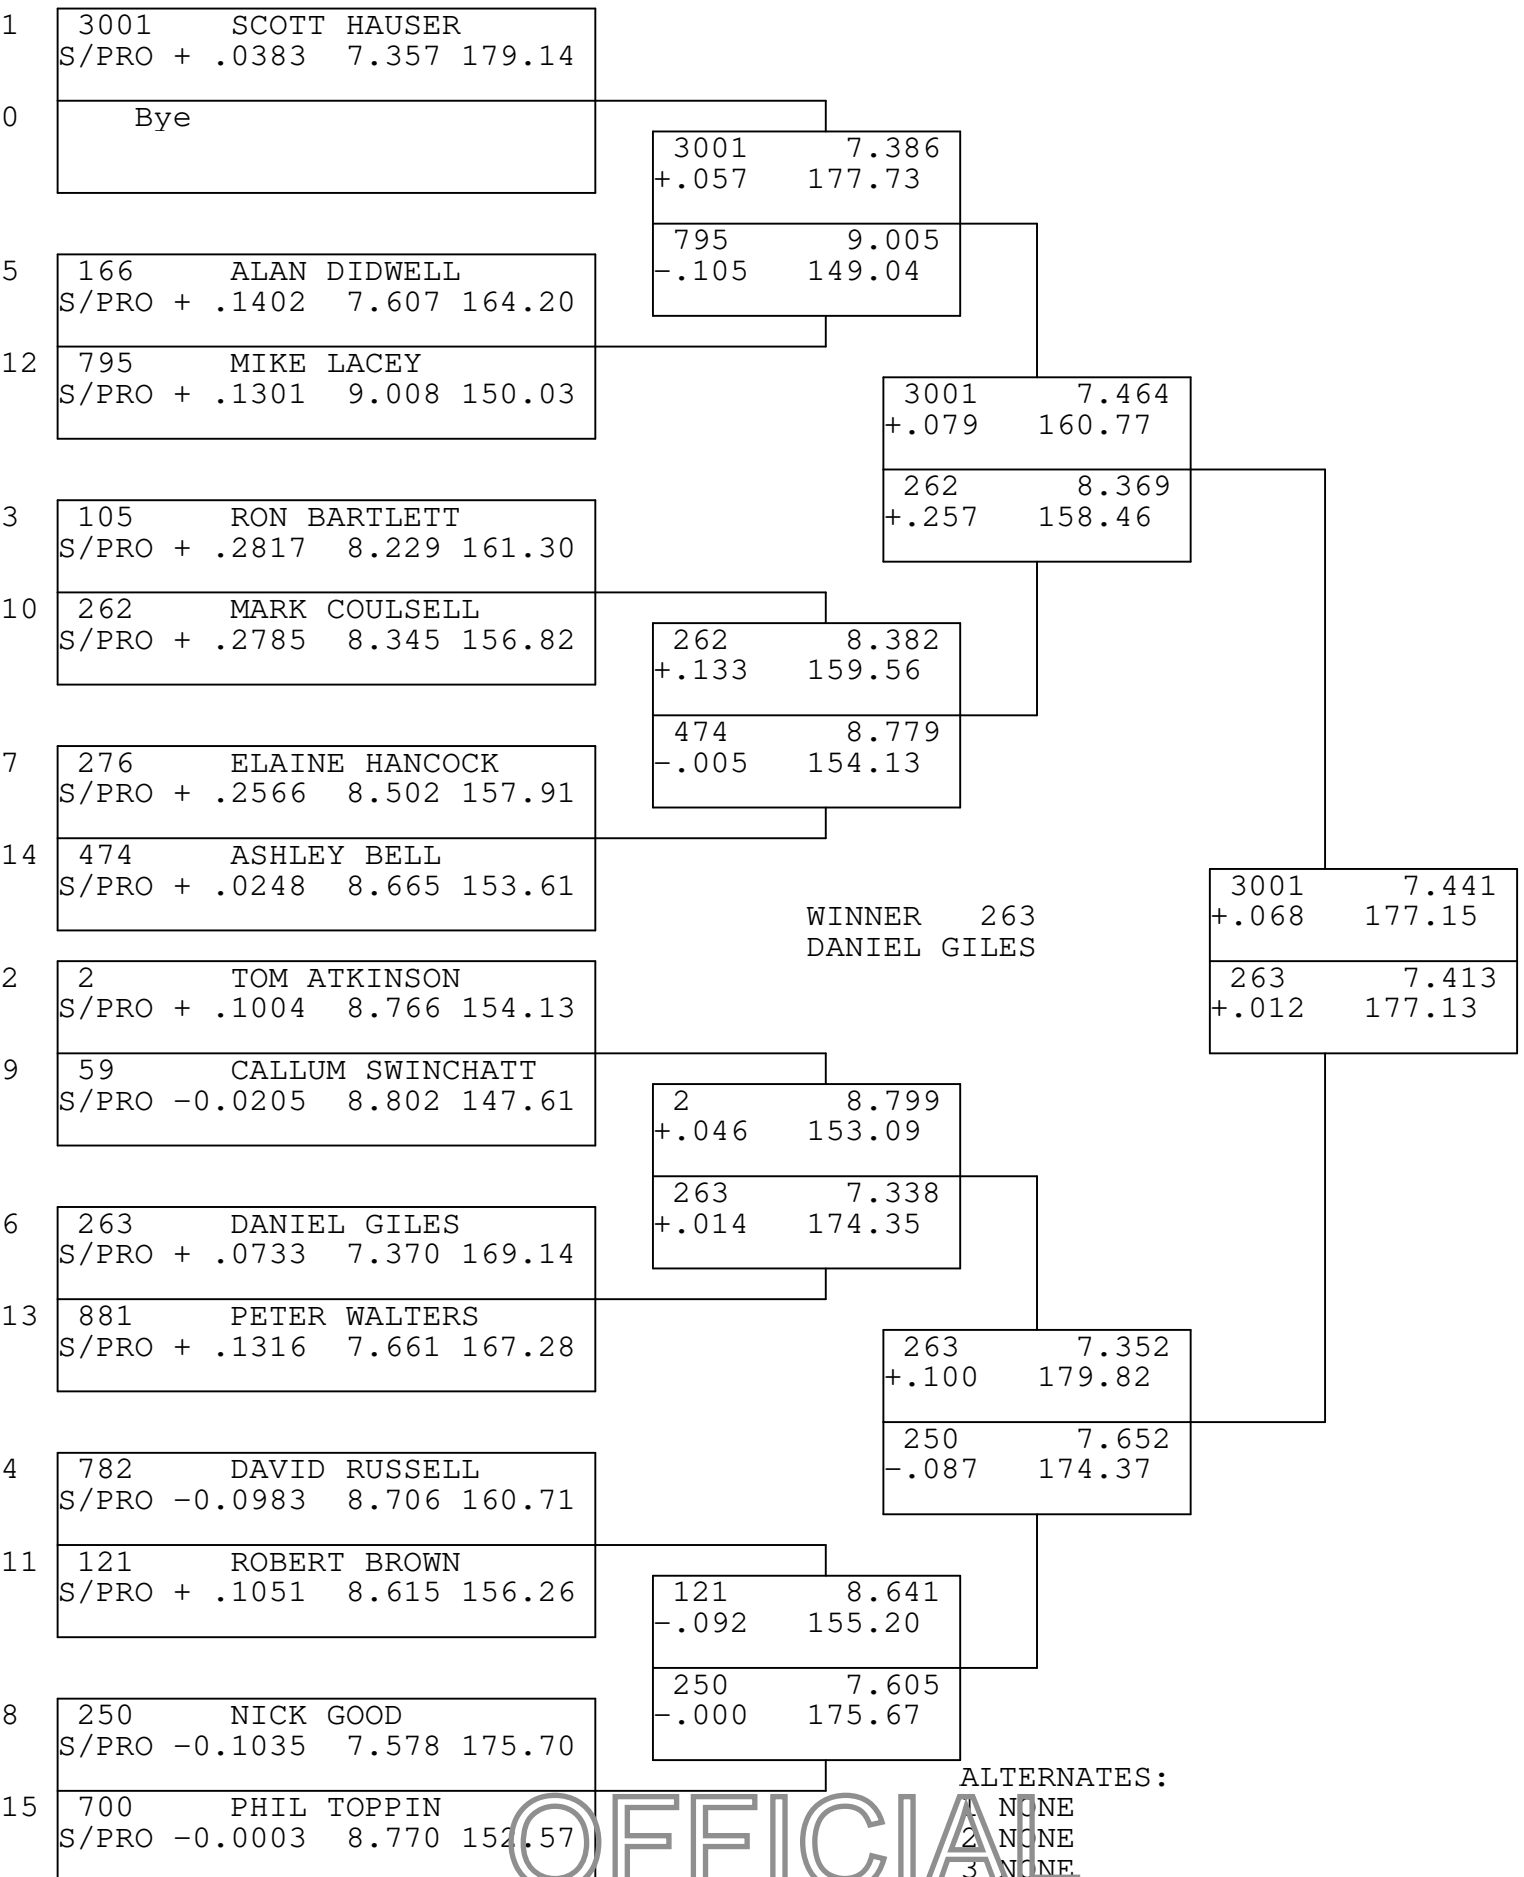

National Finals

SUPER PRO ET

TSI RACENET SYSTEM  
PROGRESSIVE LADDER FOR 15 CARS

27/09/2020  
16:21:15

ALTERNATES:

- 1 NONE
- 2 NONE
- 3 NONE
- 4 NONE