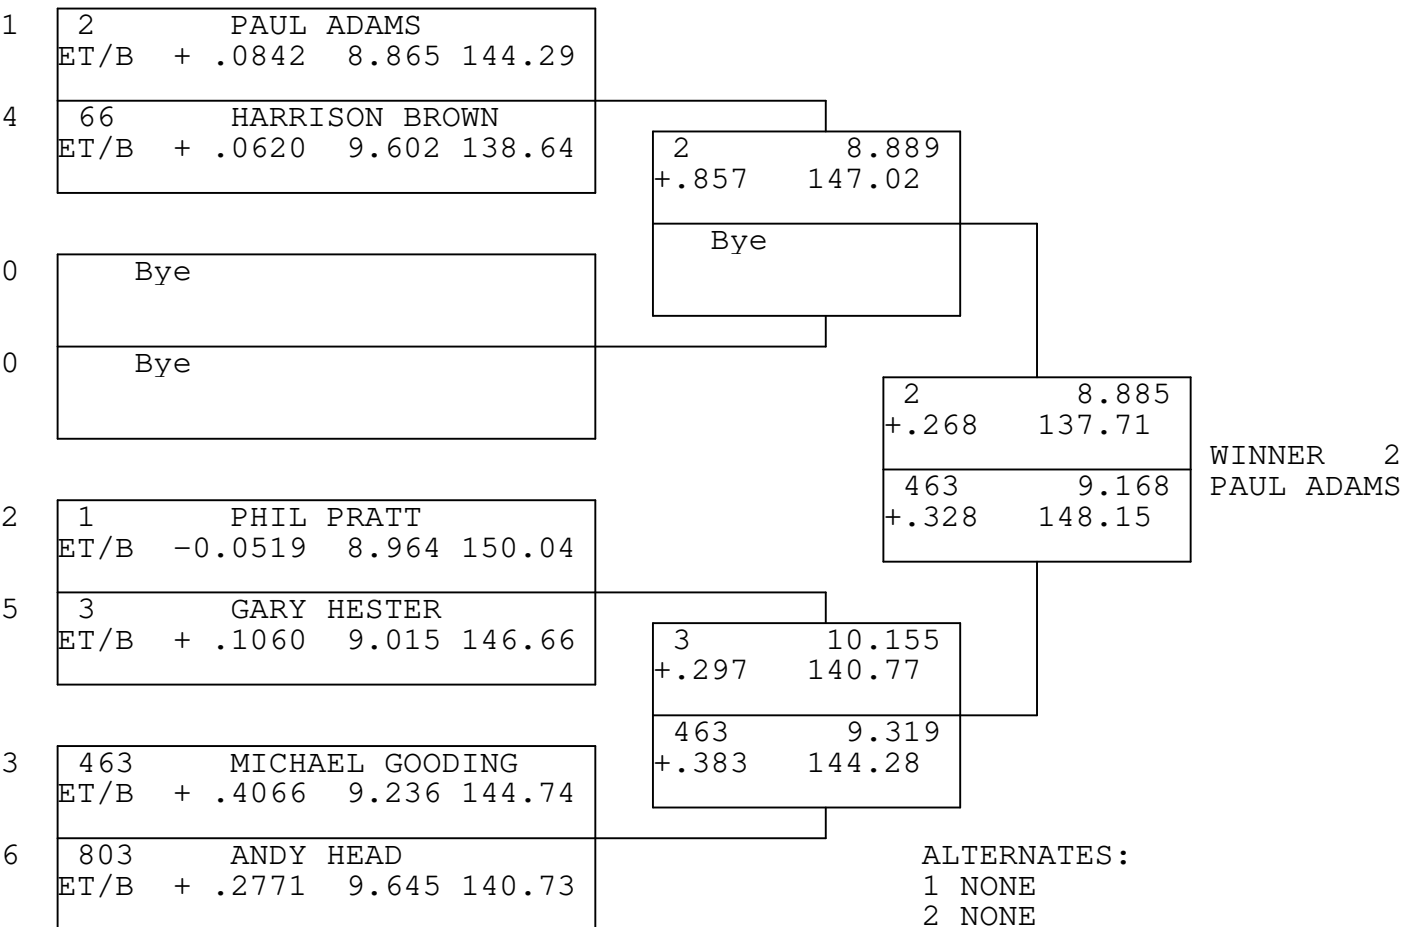

ET BIKE

TSI RACENET SYSTEM
PROGRESSIVE LADDER FOR 6 CARS

27/09/2020
15:58:32

OFFICIAL