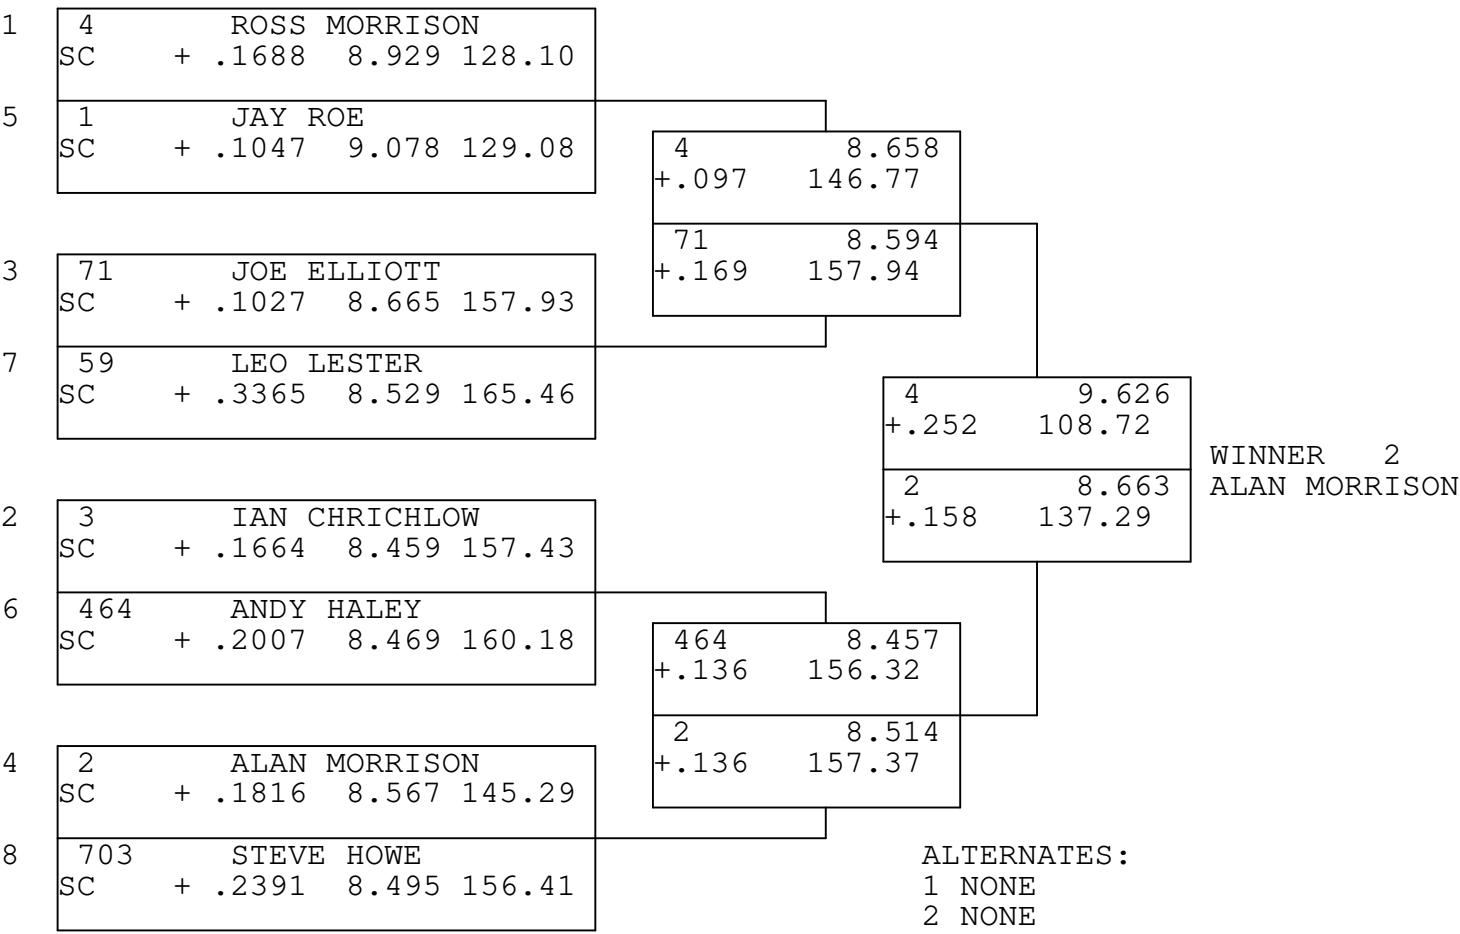

8.50 BIKE

TSI RACENET SYSTEM
 PROGRESSIVE LADDER FOR 8 CARS

27/09/2020
 16:05:53

OFFICIAL