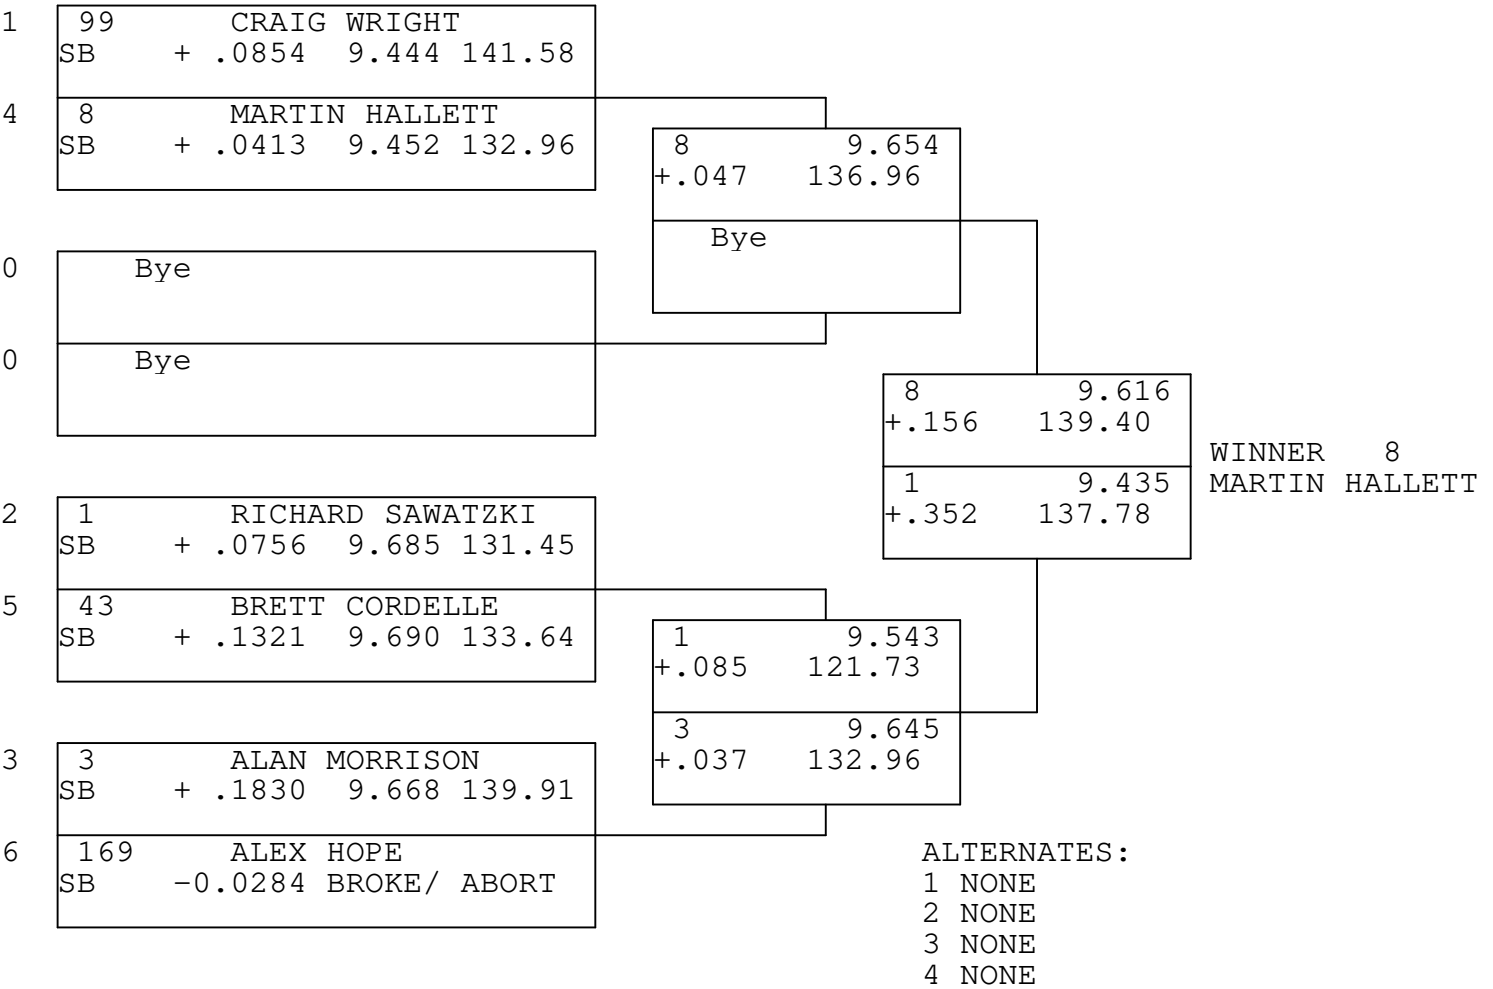

9.50 BIKE

TSI RACENET SYSTEM
 PROGRESSIVE LADDER FOR 6 CARS

2020-09-11
 20:15:42

OFFICIAL