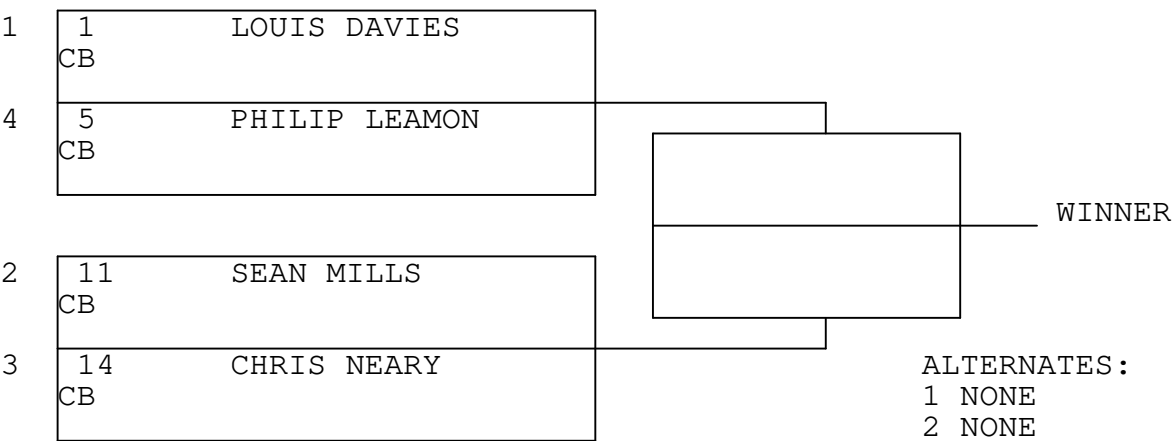

COMP BIKE

TSI RACENET SYSTEM  
PROGRESSIVE LADDER FOR 4 CARS

2021-05-23  
13:43:18

ALTERNATES:  
1 NONE  
2 NONE  
3 NONE  
4 NONE